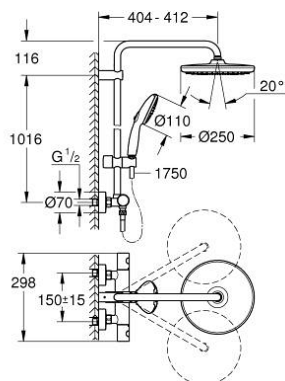

26 670 GN1 TEMPESTA SYSTEM 250 SHOWER SYSTEM WITH THERMOSTAT FOR WALL MOUNTING

PRODUCT DESCRIPTION

- Tyc: brushed cool sunrise
- consisting of:
 - horizontal swivable 390 mm shower arm
 - exposed thermostat with Aquadimmer function
 - allows change between:
 - head shower Tempesta 250 (26 666)
 - spray pattern: Rain
 - maximum flow rate (at 3 bar): 7.3 l/min
 - head shower with white rear cover
 - with ball joint, rotation angle $\pm 10^\circ$
 - hand shower Tempesta 110 (27 597)
 - 2 spray patterns: Rain, Jet
 - maximum flow rate (at 3 bar): 5.6 l/min
 - adjustable in height with gliding element
 - Rotaflex TwistStop shower hose 1750 mm 1/2" x 1/2" (28 410)
 - maximum flow rate system (at 3 bar): 7.3 l/min
 - GROHE EcoJoy - Less water, perfect flow
 - GROHE TurboStat - compact cartridge with wax thermoelement
 - GROHE SafeStop safety button at 38°C (calibration required)
 - GROHE SafeStop Plus - optional temperature limiter at 43°C included
 - GROHE SmartSwitch - easily rotate the dial to enjoy your preferred spray option
 - GROHE DreamSpray - perfect spray pattern
 - ShockProof silicone ring prevents damage caused by a shower falling
 - GROHE LongLife finish
 - GROHE SpeedClean - effortless limescale removal
 - Inner WaterGuide - inner insulation for surface protection
 - TwistStop - to prevent hose from twisting
 - suitable for instantaneous heaters from 18 kW/h
 - minimum flow rate 5 l/min
 - optional upgrade: GROHE EasyReach tray (26 362), sold separately
 - professional exclusive