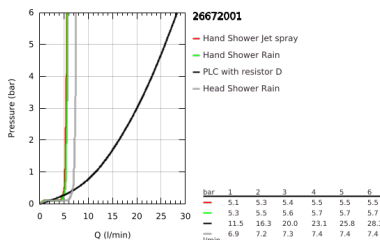

26 672 001 TEMPESTA SYSTEM 250 SHOWER SYSTEM WITH BATH THERMOSTAT FOR WALL MOUNTING

PRODUCT DESCRIPTION (1/2)

- Colour: chrome
- consisting of:
 - horizontal swivable 390 mm shower arm
 - exposed thermostat with Aquadimmer function
 - allows change between:
 - head shower Tempesta 250 (26 666)
 - spray pattern: Rain
 - maximum flow rate (at 3 bar): 7.3 l/min
 - head shower with white rear cover
 - with ball joint, rotation angle $\pm 10^\circ$
 - bath inlet
 - separate diverter for hand shower
 - hand shower Tempesta 110 (27 597)
 - 2 spray patterns: Rain, Jet
 - maximum flow rate (at 3 bar): 5.6 l/min
 - adjustable in height with gliding element
 - Rotaflex TwistStop shower hose 1750 mm 1/2" x 1/2" (28 410)
 - AquaCalibrator limits maximum flow rate of system (at 3 bar): 7.3 l/min (without bath inlet)
 - GROHE EcoJoy - less water, perfect flow
 - GROHE TurboStat - compact cartridge with wax thermoelement
 - GROHE SafeStop - safety button at 38°C
 - GROHE SafeStop Plus - optional temperature limiter at 43°C included
 - GROHE SmartSwitch - easily rotate the dial to enjoy your preferred spray option
 - GROHE DreamSpray - perfect spray pattern
 - ShockProof silicone ring prevents damage caused by a shower falling
 - GROHE LongLife finish
 - GROHE SpeedClean - effortless limescale removal
 - Inner WaterGuide - inner insulation for surface protection
 - TwistStop - to prevent hose from twisting
 - suitable for instantaneous heaters from 18 kW/h
 - minimum flow rate 5 l/min