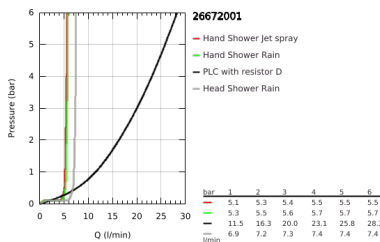

26 672 001 TEMPESTA SYSTEM 250 SHOWER SYSTEM WITH BATH THERMOSTAT FOR WALL MOUNTING

PRODUCT DESCRIPTION

- Colour: chrome
- consisting of:
 - horizontal swivable 390 mm shower arm
 - exposed thermostat with Aquadimmer function
 - allows change between:
 - head shower Tempesta 250 (26 666)
 - spray pattern: Rain
 - maximum flow rate (at 3 bar): 7.3 l/min
 - head shower with white rear cover
 - with ball joint, rotation angle $\pm 10^\circ$
 - bath inlet
 - separate diverter for hand shower
 - hand shower Tempesta 110 (27 597)
 - 2 spray patterns: Rain, Jet
 - maximum flow rate (at 3 bar): 5.6 l/min
 - adjustable in height with gliding element
 - Rotaflex TwistStop shower hose 1750 mm 1/2" x 1/2" (28 410)
 - maximum flow rate system (at 3 bar): 7.3 l/min (without bath inlet)
 - GROHE EcoJoy - less water, perfect flow
 - GROHE TurboStat - compact cartridge with wax thermoelement
 - GROHE SafeStop - safety button at 38°C
 - GROHE SafeStop Plus - optional temperature limiter at 43°C included
 - GROHE SmartSwitch - easily rotate the dial to enjoy your preferred spray option
 - GROHE DreamSpray - perfect spray pattern
 - ShockProof silicone ring prevents damage caused by a shower falling
 - GROHE LongLife finish
 - GROHE SpeedClean - effortless limescale removal
 - Inner WaterGuide - inner insulation for surface protection
 - TwistStop - to prevent hose from twisting
 - suitable for instantaneous heaters from 18 kW/h
 - minimum flow rate 5 l/min
 - professional exclusive