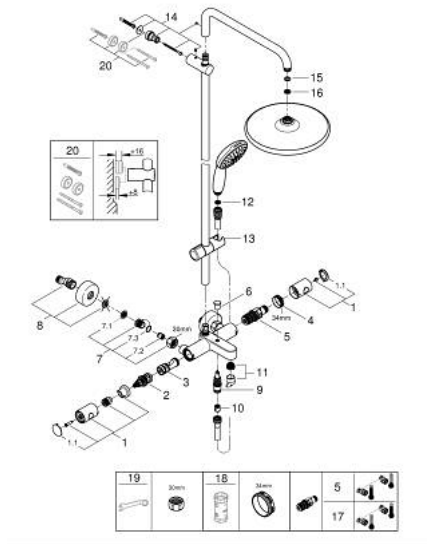

26 672 001 TEMPESTA SYSTEM 250 SHOWER SYSTEM WITH BATH THERMOSTAT FOR WALL MOUNTING

SPARE PARTS

- 1: Metal handle 1/2" (Spare part-nr. 47984000)
- 1.1: Cover cap (Spare part-nr. 6458500M)
- 2: Aquadimmer (Spare part-nr. 47364000)
- 3: Water flow (Spare part-nr. 47887000)
- 4: retaining ring (Spare part-nr. 47743000)
- 5: Thermostatic compact cartridge 1/2" (Spare part-nr. 47439000)
- 6: Diverter knob (Spare part-nr. 65648000)
- 7: Non-return valve (Spare part-nr. 47189000)
- 7.1: Filter (Spare part-nr. 0726400M)
- 7.2: Non-return valve (Spare part-nr. 08565000)
- 7.3: O-Ring Ø17 x Ø2 (Spare part-nr. 0305500M)
- 8: S-union (Spare part-nr. 12662000)
- 9: Diverter (Spare part-nr. 65655000)
- 10: Non-return valve (Spare part-nr. 08565000)
- 11: Mousseur (Spare part-nr. 13926000)
- 12: Dirt strainer (Spare part-nr. 0700200M)
- 13: Glide element (Spare part-nr. 48609000)
- 14: Shower rail holder (Spare part-nr. 48423000)
- 15: Fibre seal dia. Ø 18,5 x Ø 12 x 2 (Spare part-nr. 0138900M)
- 16: Dirt strainer (Spare part-nr. 48007000)
- 17: GROHE TurboStat cartridge 1/2" (Spare part-nr. 47175000)*
- 18: Socket spanner (Spare part-nr. 19332000)*
- 19: Special spanner (Spare part-nr. 19377000)*
- 20: Compensation disc (Spare part-nr. 26496000)*