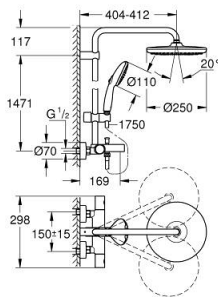

26 672 001 TEMPESTA SYSTEM 250 SHOWER SYSTEM WITH BATH THERMOSTAT FOR WALL MOUNTING

PRODUCT DESCRIPTION (1/2)

- Colour: chrome
- consisting of:
 - horizontal swivable 390 mm shower arm
 - exposed thermostat with Aquadimmer function
 - allows change between:
 - head shower Tempesta 250 (26 666)
 - spray pattern: Rain
 - maximum flow rate (at 3 bar): 7.3 l/min
 - head shower with white rear cover
 - with ball joint, rotation angle $\pm 10^\circ$
 - bath inlet
 - separate diverter for hand shower
 - hand shower Tempesta 110 (27 597)
 - 2 spray patterns: Rain, Jet
 - maximum flow rate (at 3 bar): 5.6 l/min
 - adjustable in height with gliding element
 - Rotaflex TwistStop shower hose 1750 mm 1/2" x 1/2" (28 410)
 - AquaCalibrator limits maximum flow rate of system (at 3 bar): 7.3 l/min (without bath inlet)
 - GROHE EcoJoy - less water, perfect flow
 - GROHE TurboStat - compact cartridge with wax thermoelement
 - GROHE SafeStop - safety button at 38°C
 - GROHE SafeStop Plus - optional temperature limiter at 43°C included
 - GROHE SmartSwitch - easily rotate the dial to enjoy your preferred spray option
 - GROHE DreamSpray - perfect spray pattern
 - ShockProof silicone ring prevents damage caused by a shower falling
 - GROHE LongLife finish
 - GROHE SpeedClean - effortless limescale removal
 - Inner WaterGuide - inner insulation for surface protection
 - TwistStop - to prevent hose from twisting
 - suitable for instantaneous heaters from 18 kW/h
 - minimum flow rate 5 l/min