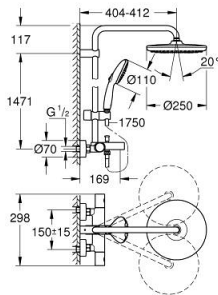

26 672 001 TEMPESTA SYSTEM 250 SHOWER SYSTEM WITH BATH THERMOSTAT FOR WALL MOUNTING

PRODUCT DESCRIPTION

- Colour: chrome
- consisting of:
 - horizontal swivable 390 mm shower arm
 - exposed thermostat with Aquadimmer function
 - allows change between:
 - head shower Tempesta 250 (26 666)
 - spray pattern: Rain
 - maximum flow rate (at 3 bar): 7.3 l/min
 - head shower with white rear cover
 - with ball joint, rotation angle $\pm 10^\circ$
 - bath inlet
 - separate diverter for hand shower
 - hand shower Tempesta 110 (27 597)
 - 2 spray patterns: Rain, Jet
 - maximum flow rate (at 3 bar): 5.6 l/min
 - adjustable in height with gliding element
 - Rotaflex TwistStop shower hose 1750 mm 1/2" x 1/2" (28 410)
 - maximum flow rate system (at 3 bar): 7.3 l/min (without bath inlet)
 - GROHE EcoJoy - less water, perfect flow
 - GROHE TurboStat - compact cartridge with wax thermoelement
 - GROHE SafeStop - safety button at 38°C
 - GROHE SafeStop Plus - optional temperature limiter at 43°C included
 - GROHE SmartSwitch - easily rotate the dial to enjoy your preferred spray option
 - GROHE DreamSpray - perfect spray pattern
 - ShockProof silicone ring prevents damage caused by a shower falling
 - GROHE LongLife finish
 - GROHE SpeedClean - effortless limescale removal
 - Inner WaterGuide - inner insulation for surface protection
 - TwistStop - to prevent hose from twisting
 - suitable for instantaneous heaters from 18 kW/h
 - minimum flow rate 5 l/min
 - professional exclusive