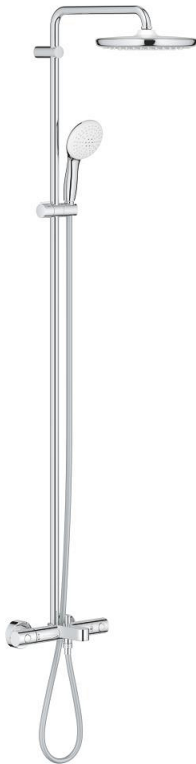

26 672 001 TEMPESTA SYSTEM 250 SHOWER SYSTEM WITH BATH THERMOSTAT FOR WALL MOUNTING

PRODUCT DESCRIPTION (1/2)

- Colour: chrome
- consisting of:
 - horizontal swivable 390 mm shower arm
 - exposed thermostat with Aquadimmer function
 - allows change between:
 - head shower Tempesta 250 (26 666)
 - spray pattern: Rain
 - maximum flow rate (at 3 bar): 7.3 l/min
 - head shower with white rear cover
 - with ball joint, rotation angle $\pm 10^\circ$
 - bath inlet
 - separate diverter for hand shower
 - hand shower Tempesta 110 (27 597)
 - 2 spray patterns: Rain, Jet
 - maximum flow rate (at 3 bar): 5.6 l/min
 - adjustable in height with gliding element
 - Rotaflex TwistStop shower hose 1750 mm 1/2" x 1/2" (28 410)
 - AquaCalibrator limits maximum flow rate of system (at 3 bar): 7.3 l/min (without bath inlet)
 - GROHE EcoJoy - less water, perfect flow
 - GROHE TurboStat - compact cartridge with wax thermoelement
 - GROHE SafeStop - safety button at 38°C
 - GROHE SafeStop Plus - optional temperature limiter at 43°C included
 - GROHE SmartSwitch - easily rotate the dial to enjoy your preferred spray option
 - GROHE DreamSpray - perfect spray pattern
 - ShockProof silicone ring prevents damage caused by a shower falling
 - GROHE LongLife finish
 - GROHE SpeedClean - effortless limescale removal
 - Inner WaterGuide - inner insulation for surface protection
 - TwistStop - to prevent hose from twisting
 - suitable for instantaneous heaters from 18 kW/h
 - minimum flow rate 5 l/min