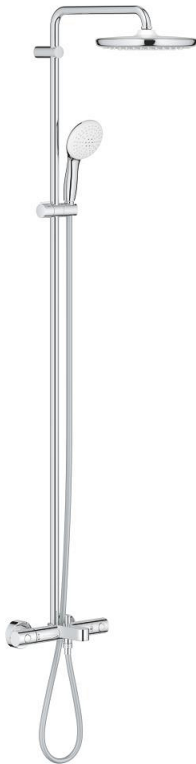

26 672 001 TEMPESTA SYSTEM 250 SHOWER SYSTEM WITH BATH THERMOSTAT FOR WALL MOUNTING

PRODUCT DESCRIPTION

- Colour: chrome
- consisting of:
 - horizontal swivable 390 mm shower arm
 - exposed thermostat with Aquadimmer function
 - allows change between:
 - head shower Tempesta 250 (26 666)
 - spray pattern: Rain
 - maximum flow rate (at 3 bar): 7.3 l/min
 - head shower with white rear cover
 - with ball joint, rotation angle $\pm 10^\circ$
 - bath inlet
 - separate diverter for hand shower
 - hand shower Tempesta 110 (27 597)
 - 2 spray patterns: Rain, Jet
 - maximum flow rate (at 3 bar): 5.6 l/min
 - adjustable in height with gliding element
 - Rotaflex TwistStop shower hose 1750 mm 1/2" x 1/2" (28 410)
 - maximum flow rate system (at 3 bar): 7.3 l/min (without bath inlet)
 - GROHE EcoJoy - less water, perfect flow
 - GROHE TurboStat - compact cartridge with wax thermoelement
 - GROHE SafeStop - safety button at 38°C
 - GROHE SafeStop Plus - optional temperature limiter at 43°C included
 - GROHE SmartSwitch - easily rotate the dial to enjoy your preferred spray option
 - GROHE DreamSpray - perfect spray pattern
 - ShockProof silicone ring prevents damage caused by a shower falling
 - GROHE LongLife finish
 - GROHE SpeedClean - effortless limescale removal
 - Inner WaterGuide - inner insulation for surface protection
 - TwistStop - to prevent hose from twisting
 - suitable for instantaneous heaters from 18 kW/h
 - minimum flow rate 5 l/min
 - professional exclusive