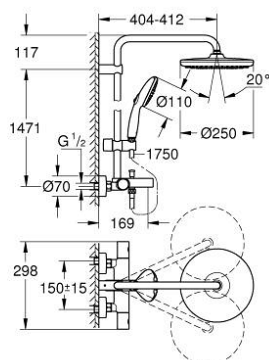

26 672 001 TEMPESTA SYSTEM 250 SHOWER SYSTEM WITH BATH THERMOSTAT FOR WALL MOUNTING

PRODUCT DESCRIPTION

- Tyc: Chrome
- consisting of:
 - horizontal swivable 390 mm shower arm
 - exposed thermostat with Aquadimmer function
 - allows change between:
 - head shower Tempesta 250 (26 666)
 - spray pattern: Rain
 - maximum flow rate (at 3 bar): 7.3 l/min
 - head shower with white rear cover
 - with ball joint, rotation angle $\pm 10^\circ$
 - bath inlet
 - separate diverter for hand shower
 - hand shower Tempesta 110 (27 597)
 - 2 spray patterns: Rain, Jet
 - maximum flow rate (at 3 bar): 5.6 l/min
 - adjustable in height with gliding element
 - Rotaflex TwistStop shower hose 1750 mm 1/2" x 1/2" (28 410)
 - maximum flow rate system (at 3 bar): 7.3 l/min (without bath inlet)
 - GROHE EcoJoy - Less water, perfect flow
 - GROHE TurboStat - compact cartridge with wax thermoelement
 - GROHE SafeStop safety button at 38°C (calibration required)
 - GROHE SafeStop Plus - optional temperature limiter at 43°C included
 - GROHE SmartSwitch - easily rotate the dial to enjoy your preferred spray option
 - GROHE DreamSpray - perfect spray pattern
 - ShockProof silicone ring prevents damage caused by a shower falling
 - GROHE LongLife finish
 - GROHE SpeedClean - effortless limescale removal
 - Inner WaterGuide - inner insulation for surface protection
 - TwistStop - to prevent hose from twisting
 - suitable for instantaneous heaters from 18 kW/h
 - minimum flow rate 5 l/min
 - professional exclusive