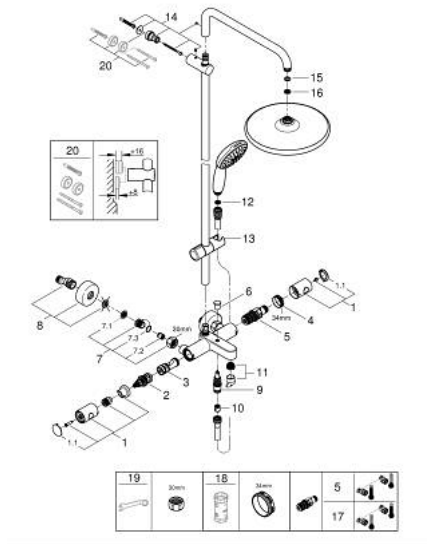

26 672 001 TEMPESTA SYSTEM 250 SHOWER SYSTEM WITH BATH THERMOSTAT FOR WALL MOUNTING

SPARE PARTS

- 1: Metal handle 1/2" (Spare part-nr. 47984000)
- 1.1: Cover cap (Spare part-nr. 6458500M)
- 2: Aquadimmer (Spare part-nr. 47364000)
- 3: Water flow (Spare part-nr. 47887000)
- 4: Fitting ring (Spare part-nr. 47743000)
- 5: Thermostatic compact cartridge 1/2" (Spare part-nr. 47439000)
- 6: Diverter knob (Spare part-nr. 65648000)
- 7: Non-return valve (Spare part-nr. 47189000)
- 7.1: Dirt strainer (Spare part-nr. 0726400M)
- 7.2: Non-return valve (Spare part-nr. 08565000)
- 7.3: O-ring $\varnothing$ 17 x $\varnothing$ 2 (Spare part-nr. 0305500M)
- 8: S-union (Spare part-nr. 12662000)
- 9: Diverter (Spare part-nr. 65655000)
- 10: Non-return valve (Spare part-nr. 08565000)
- 11: Mousseur (Spare part-nr. 13926000)
- 12: Dirt strainer (Spare part-nr. 0700200M)
- 13: Glide element (Spare part-nr. 48609000)
- 14: Shower rail holder (Spare part-nr. 48423000)
- 15: Fibre seal $\varnothing$ 18,5 x $\varnothing$ 12 x 2 (Spare part-nr. 0138900M)
- 16: Dirt strainer (Spare part-nr. 48007000)
- 17: GROHE TurboStat cartridge 1/2" (Spare part-nr. 47175000)*
- 18: Socket spanner (Spare part-nr. 19332000)*
- 19: Special spanner (Spare part-nr. 19377000)*
- 20: Compensation disc (Spare part-nr. 26496000)*

* Optional accessories