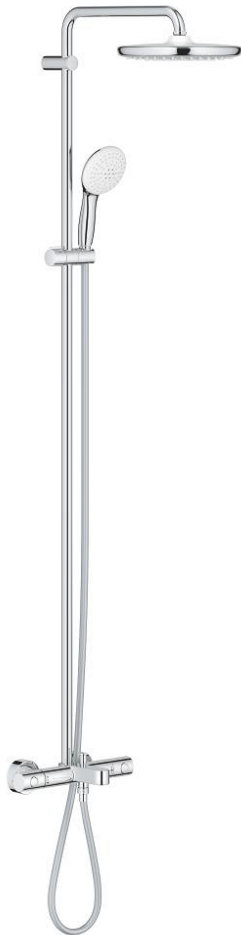

26 672 001 TEMPESTA SYSTEM 250 SHOWER SYSTEM WITH BATH THERMOSTAT FOR WALL MOUNTING

PRODUCT DESCRIPTION

- Tyc: Chrome
- consisting of:
 - horizontal swivable 390 mm shower arm
 - exposed thermostat with Aquadimmer function
 - allows change between:
 - head shower Tempesta 250 (26 666)
 - spray pattern: Rain
 - maximum flow rate (at 3 bar): 7.3 l/min
 - head shower with white rear cover
 - with ball joint, rotation angle $\pm 10^\circ$
 - bath inlet
 - separate diverter for hand shower
 - hand shower Tempesta 110 (27 597)
 - 2 spray patterns: Rain, Jet
 - maximum flow rate (at 3 bar): 5.6 l/min
 - adjustable in height with gliding element
 - Rotaflex TwistStop shower hose 1750 mm 1/2" x 1/2" (28 410)
 - maximum flow rate system (at 3 bar): 7.3 l/min (without bath inlet)
 - GROHE EcoJoy - Less water, perfect flow
 - GROHE TurboStat - compact cartridge with wax thermoelement
 - GROHE SafeStop safety button at 38°C (calibration required)
 - GROHE SafeStop Plus - optional temperature limiter at 43°C included
 - GROHE SmartSwitch - easily rotate the dial to enjoy your preferred spray option
 - GROHE DreamSpray - perfect spray pattern
 - ShockProof silicone ring prevents damage caused by a shower falling
 - GROHE LongLife finish
 - GROHE SpeedClean - effortless limescale removal
 - Inner WaterGuide - inner insulation for surface protection
 - TwistStop - to prevent hose from twisting
 - suitable for instantaneous heaters from 18 kW/h
 - minimum flow rate 5 l/min
 - professional exclusive