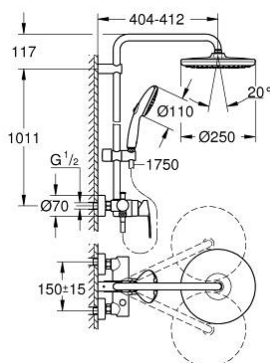

## 26 673 001 TEMPESTA SYSTEM 250 SHOWER SYSTEM WITH SINGLE LEVER MIXER FOR WALL MOUNTING

### PRODUCT DESCRIPTION

- Tyc: Chrome
- consisting of:
  - horizontal swivable 390 mm shower arm
  - exposed single-lever shower mixer with diverter
  - allows change between:
    - head shower Tempesta 250 (26 666)
    - spray pattern: Rain
    - maximum flow rate (at 3 bar): 7.3 l/min
    - head shower with white rear cover
    - with ball joint, rotation angle  $\pm 10^\circ$
    - hand shower Tempesta 110 (27 597)
    - 2 spray patterns: Rain, Jet
    - maximum flow rate (at 3 bar): 5.6 l/min
    - adjustable in height with gliding element
    - Rotaflex TwistStop shower hose 1750 mm 1/2" x 1/2" (28 410)
    - maximum flow rate system (at 3 bar): 7.3 l/min
    - GROHE EcoJoy - Less water, perfect flow
    - GROHE SilkMove 46 mm ceramic cartridge
    - GROHE SmartSwitch - easily rotate the dial to enjoy your preferred spray option
    - GROHE DreamSpray - perfect spray pattern
    - ShockProof silicone ring prevents damage caused by a shower falling
    - GROHE LongLife finish
    - GROHE SpeedClean - effortless limescale removal
    - Inner WaterGuide - inner insulation for surface protection
    - TwistStop - to prevent hose from twisting
    - suitable for instantaneous heaters from 18 kW/h
    - minimum flow rate 5 l/min
    - min. recommended pressure 1.0 bar
    - professional exclusive