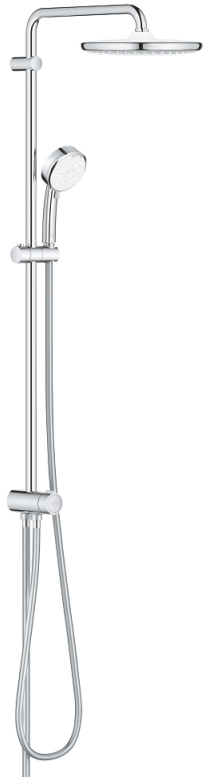

26 675 000 TEMPESTA COSMOPOLITAN SYSTEM 250 FLEX SHOWER SYSTEM WITH DIVERTER FOR WALL MOUNTING

PRODUCT DESCRIPTION

- Colour: chrome
- consisting of:
 - horizontal 390 mm shower arm, adjustable before installation
 - change by diverter between hand shower, head shower or head shower Eco setting
 - head shower Tempesta 250 (26 666)
 - 2 spray patterns (via diverter): Rain, SmartRain
 - head shower with white rear cover
 - with ball joint, rotation angle $\pm 10^\circ$
 - GROHE EcoJoy 9.5 l/min flow limiter
 - hand shower Tempesta Cosmopolitan 100 (27 575)
 - spray patterns: GROHE Rain O², Rain, Massage, Jet
 - GROHE EcoJoy 9.5 l/min flow limiter
 - adjustable in height with gliding element
 - distance between diverter and upper bracket: 920 mm
 - Relaxaflex shower hose 1500 mm 1/2" x 1/2"
 - Relaxaflex shower hose 500 mm 1/2" x 1/2"
 - flexible installation: connection to faucet / wall union for water supply with 1/2" thread of the 500 mm shower hose
 - GROHE EcoJoy - less water, perfect flow
 - GROHE DreamSpray - perfect spray pattern
 - GROHE LongLife finish
 - GROHE SpeedClean - effortless limescale removal
 - Inner WaterGuide - inner insulation for surface protection
 - suitable for instantaneous heaters from 18 kW/h
 - minimum flow rate 7 l/min
 - min. recommended pressure 1.0 bar
 - professional exclusive

26 675 000 TEMPESTA COSMOPOLITAN SYSTEM 250 FLEX SHOWER SYSTEM WITH DIVERTER FOR WALL MOUNTING

SPARE PARTS

- 1: Dirt strainer (Spare part-nr. 0700200M)
- 2: Glide element (Spare part-nr. 12140000)
- 3: Diverter (Spare part-nr. 48338000)
- 4: Fibre seal dia. Ø 18,5 x Ø 12 x 2 (Spare part-nr. 0138900M)
- 5: Dirt strainer (Spare part-nr. 48007000)
- 6: Compensation disc (Spare part-nr. 26496000)*