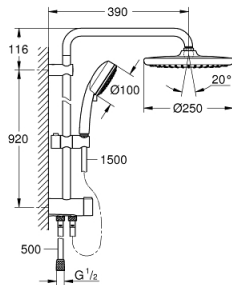

26 675 000 TEMPESTA COSMOPOLITAN SYSTEM 250 FLEX SHOWER SYSTEM WITH DIVERTER FOR WALL MOUNTING

PRODUCT DESCRIPTION

- Colour: chrome
- consisting of:
 - horizontal 390 mm shower arm, adjustable before installation
 - change by diverter between hand shower, head shower or head shower Eco setting
 - head shower Tempesta 250 (26 666)
 - 2 spray patterns (via diverter): Rain, SmartRain
 - head shower with white rear cover
 - with ball joint, rotation angle $\pm 10^\circ$
 - 9.5 l/min flow limiter
- hand shower Tempesta Cosmopolitan 100 (27 575)
- spray patterns: GROHE Rain O², Rain, Massage, Jet
- 9.5 l/min flow limiter
- adjustable in height with gliding element
- distance between diverter and upper bracket: 920 mm
- Relaxaflex shower hose 1500 mm 1/2" x 1/2"
- Relaxaflex shower hose 500 mm 1/2" x 1/2"
- flexible installation: connection to faucet / wall union for water supply with 1/2" thread of the 500 mm shower hose
- GROHE EcoJoy - less water, perfect flow
- GROHE DreamSpray - perfect spray pattern
- GROHE LongLife finish
- GROHE SpeedClean - effortless limescale removal
- Inner WaterGuide - inner insulation for surface protection
- suitable for instantaneous heaters from 18 kW/h
- minimum flow rate 7 l/min
- min. recommended pressure 1.0 bar
- professional exclusive

26 675 000 TEMPESTA COSMOPOLITAN SYSTEM 250 FLEX SHOWER SYSTEM WITH DIVERTER FOR WALL MOUNTING

SPARE PARTS

- 1: Dirt strainer (Spare part-nr. 0700200M)
- 2: Glide element (Spare part-nr. 12140000)
- 3: Diverter (Spare part-nr. 48338000)
- 4: Fibre seal dia. Ø 18,5 x Ø 12 x 2 (Spare part-nr. 0138900M)
- 5: Dirt strainer (Spare part-nr. 48007000)
- 6: Compensation disc (Spare part-nr. 26496000)*