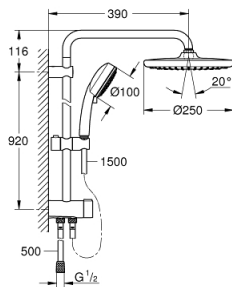

26 675 000 TEMPESTA COSMOPOLITAN SYSTEM 250 FLEX SHOWER SYSTEM WITH DIVERTER FOR WALL MOUNTING

PRODUCT DESCRIPTION

- Colour: chrome
- consisting of:
 - horizontal 390 mm shower arm, adjustable before installation
 - change by diverter between hand shower, head shower or head shower Eco setting
 - head shower Tempesta 250 (26 666)
 - 2 spray patterns (via diverter): Rain, SmartRain
 - head shower with white rear cover
 - with ball joint, rotation angle $\pm 10^\circ$
 - GROHE EcoJoy 9.5 l/min flow limiter
 - hand shower Tempesta Cosmopolitan 100 (27 575)
 - spray patterns: GROHE Rain O², Rain, Massage, Jet
 - GROHE EcoJoy 9.5 l/min flow limiter
 - adjustable in height with gliding element
 - distance between diverter and upper bracket: 920 mm
 - Relaxaflex shower hose 1500 mm 1/2" x 1/2"
 - Relaxaflex shower hose 500 mm 1/2" x 1/2"
 - flexible installation: connection to faucet / wall union for water supply with 1/2" thread of the 500 mm shower hose
 - GROHE EcoJoy - less water, perfect flow
 - GROHE DreamSpray - perfect spray pattern
 - GROHE LongLife finish
 - GROHE SpeedClean - effortless limescale removal
 - Inner WaterGuide - inner insulation for surface protection
 - suitable for instantaneous heaters from 18 kW/h
 - minimum flow rate 7 l/min
 - min. recommended pressure 1.0 bar
 - professional exclusive

26 675 000 TEMPESTA COSMOPOLITAN SYSTEM 250 FLEX SHOWER SYSTEM WITH DIVERTER FOR WALL MOUNTING

SPARE PARTS

- 1: Dirt strainer (Spare part-nr. 0700200M)
- 2: Glide element (Spare part-nr. 12140000)
- 3: Diverter (Spare part-nr. 48338000)
- 4: Fibre seal dia. Ø 18,5 x Ø 12 x 2 (Spare part-nr. 0138900M)
- 5: Dirt strainer (Spare part-nr. 48007000)
- 6: Compensation disc (Spare part-nr. 26496000)*