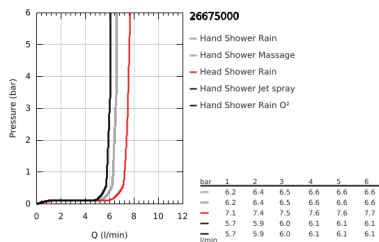

26 675 000 TEMPESTA COSMOPOLITAN SYSTEM 250 FLEX SHOWER SYSTEM WITH DIVERTER FOR WALL MOUNTING

PRODUCT DESCRIPTION

- Colour: chrome
- consisting of:
 - horizontal 390 mm shower arm, adjustable before installation
 - change by diverter between hand shower, head shower or head shower Eco setting
 - head shower Tempesta 250 (26 666)
 - 2 spray patterns (via diverter): Rain, SmartRain
 - head shower with white rear cover
 - with ball joint, rotation angle $\pm 10^\circ$
 - 9.5 l/min flow limiter
- hand shower Tempesta Cosmopolitan 100 (27 575)
- spray patterns: GROHE Rain O², Rain, Massage, Jet
- 9.5 l/min flow limiter
- adjustable in height with gliding element
- distance between diverter and upper bracket: 920 mm
- Relaxaflex shower hose 1500 mm 1/2" x 1/2"
- Relaxaflex shower hose 500 mm 1/2" x 1/2"
- flexible installation: connection to faucet / wall union for water supply with 1/2" thread of the 500 mm shower hose
- GROHE EcoJoy - less water, perfect flow
- GROHE DreamSpray - perfect spray pattern
- GROHE LongLife finish
- GROHE SpeedClean - effortless limescale removal
- Inner WaterGuide - inner insulation for surface protection
- suitable for instantaneous heaters from 18 kW/h
- minimum flow rate 7 l/min
- min. recommended pressure 1.0 bar
- professional exclusive

26 675 000 TEMPESTA COSMOPOLITAN SYSTEM 250 FLEX SHOWER SYSTEM WITH DIVERTER FOR WALL MOUNTING

SPARE PARTS

- 1: Dirt strainer (Spare part-nr. 0700200M)
- 2: Glide element (Spare part-nr. 12140000)
- 3: Diverter (Spare part-nr. 48338000)
- 4: Fibre seal dia. Ø 18,5 x Ø 12 x 2 (Spare part-nr. 0138900M)
- 5: Dirt strainer (Spare part-nr. 48007000)
- 6: Compensation disc (Spare part-nr. 26496000)*