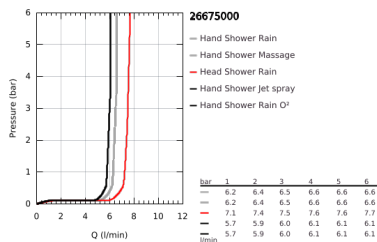

26 675 000 TEMPESTA COSMOPOLITAN SYSTEM 250 FLEX SHOWER SYSTEM WITH DIVERTER FOR WALL MOUNTING

PRODUCT DESCRIPTION

- Colour: chrome
- consisting of:
 - horizontal 390 mm shower arm, adjustable before installation
 - change by diverter between hand shower, head shower or head shower Eco setting
 - head shower Tempesta 250 (26 666)
 - 2 spray patterns (via diverter): Rain, SmartRain
 - head shower with white rear cover
 - with ball joint, rotation angle $\pm 10^\circ$
 - GROHE EcoJoy 9.5 l/min flow limiter
 - hand shower Tempesta Cosmopolitan 100 (27 575)
 - spray patterns: GROHE Rain O², Rain, Massage, Jet
 - GROHE EcoJoy 9.5 l/min flow limiter
 - adjustable in height with gliding element
 - distance between diverter and upper bracket: 920 mm
 - Relaxaflex shower hose 1500 mm 1/2" x 1/2"
 - Relaxaflex shower hose 500 mm 1/2" x 1/2"
 - flexible installation: connection to faucet / wall union for water supply with 1/2" thread of the 500 mm shower hose
 - GROHE EcoJoy - less water, perfect flow
 - GROHE DreamSpray - perfect spray pattern
 - GROHE LongLife finish
 - GROHE SpeedClean - effortless limescale removal
 - Inner WaterGuide - inner insulation for surface protection
 - suitable for instantaneous heaters from 18 kW/h
 - minimum flow rate 7 l/min
 - min. recommended pressure 1.0 bar
 - professional exclusive