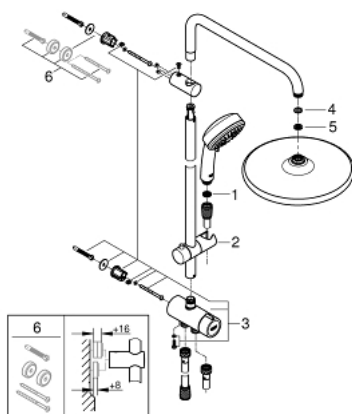

26 675 000 TEMPESTA COSMOPOLITAN SYSTEM 250 FLEX SHOWER SYSTEM WITH DIVERTER FOR WALL MOUNTING

PRODUCT DESCRIPTION

- Colour: chrome
- consisting of:
 - horizontal 390 mm shower arm, adjustable before installation
 - change by diverter between hand shower, head shower or head shower Eco setting
 - head shower Tempesta 250 (26 666)
 - 2 spray patterns (via diverter): Rain, SmartRain
 - head shower with white rear cover
 - with ball joint, rotation angle $\pm 10^\circ$
 - GROHE EcoJoy 9.5 l/min flow limiter
 - hand shower Tempesta Cosmopolitan 100 (27 575)
 - spray patterns: GROHE Rain O², Rain, Massage, Jet
 - GROHE EcoJoy 9.5 l/min flow limiter
 - adjustable in height with gliding element
 - distance between diverter and upper bracket: 920 mm
 - Relaxaflex shower hose 1500 mm 1/2" x 1/2"
 - Relaxaflex shower hose 500 mm 1/2" x 1/2"
 - flexible installation: connection to faucet / wall union for water supply with 1/2" thread of the 500 mm shower hose
 - GROHE EcoJoy - less water, perfect flow
 - GROHE DreamSpray - perfect spray pattern
 - GROHE LongLife finish
 - GROHE SpeedClean - effortless limescale removal
 - Inner WaterGuide - inner insulation for surface protection
 - suitable for instantaneous heaters from 18 kW/h
 - minimum flow rate 7 l/min
 - min. recommended pressure 1.0 bar
 - professional exclusive

26 675 000 TEMPESTA COSMOPOLITAN SYSTEM 250 FLEX SHOWER SYSTEM WITH DIVERTER FOR WALL MOUNTING

SPARE PARTS

- 1: Dirt strainer (Spare part-nr. 0700200M)
- 2: Glide element (Spare part-nr. 12140000)
- 3: Diverter (Spare part-nr. 48338000)
- 4: Fibre seal dia. Ø 18,5 x Ø 12 x 2 (Spare part-nr. 0138900M)
- 5: Dirt strainer (Spare part-nr. 48007000)
- 6: Compensation disc (Spare part-nr. 26496000)*