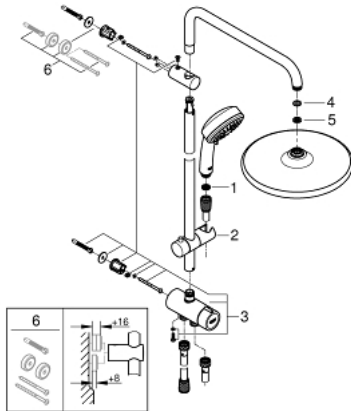

26 675 000 TEMPESTA COSMOPOLITAN SYSTEM 250 FLEX SHOWER SYSTEM WITH DIVERTER FOR WALL MOUNTING

PRODUCT DESCRIPTION

- Colour: chrome
- consisting of:
 - horizontal 390 mm shower arm, adjustable before installation
 - change by diverter between hand shower, head shower or head shower Eco setting
 - head shower Tempesta 250 (26 666)
 - 2 spray patterns (via diverter): Rain, SmartRain
 - head shower with white rear cover
 - with ball joint, rotation angle $\pm 10^\circ$
 - 9.5 l/min flow limiter
- hand shower Tempesta Cosmopolitan 100 (27 575)
- spray patterns: GROHE Rain O², Rain, Massage, Jet
- 9.5 l/min flow limiter
- adjustable in height with gliding element
- distance between diverter and upper bracket: 920 mm
- Relaxaflex shower hose 1500 mm 1/2" x 1/2"
- Relaxaflex shower hose 500 mm 1/2" x 1/2"
- flexible installation: connection to faucet / wall union for water supply with 1/2" thread of the 500 mm shower hose
- GROHE EcoJoy - less water, perfect flow
- GROHE DreamSpray - perfect spray pattern
- GROHE LongLife finish
- GROHE SpeedClean - effortless limescale removal
- Inner WaterGuide - inner insulation for surface protection
- suitable for instantaneous heaters from 18 kW/h
- minimum flow rate 7 l/min
- min. recommended pressure 1.0 bar
- professional exclusive

26 675 000 TEMPESTA COSMOPOLITAN SYSTEM 250 FLEX SHOWER SYSTEM WITH DIVERTER FOR WALL MOUNTING

SPARE PARTS

- 1: Dirt strainer (Spare part-nr. 0700200M)
- 2: Glide element (Spare part-nr. 12140000)
- 3: Diverter (Spare part-nr. 48338000)
- 4: Fibre seal dia. Ø 18,5 x Ø 12 x 2 (Spare part-nr. 0138900M)
- 5: Dirt strainer (Spare part-nr. 48007000)
- 6: Compensation disc (Spare part-nr. 26496000)*