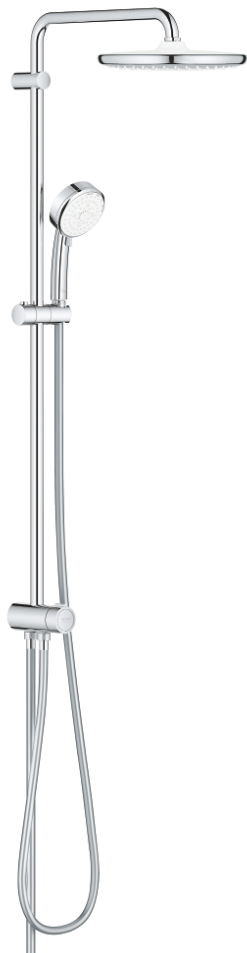

26 675 000 TEMPESTA COSMOPOLITAN SYSTEM 250 FLEX SHOWER SYSTEM WITH DIVERTER FOR WALL MOUNTING

PRODUCT DESCRIPTION

- Tyc: Chrome
- consisting of:
 - horizontal 390 mm shower arm, adjustable before installation
 - change by diverter between hand shower, head shower or head shower
- Eco setting
- head shower Tempesta 250 (26 666)
- 2 spray patterns (via diverter): Rain, SmartRain
- head shower with white rear cover
- with ball joint, rotation angle $\pm 10^\circ$
- GROHE EcoJoy 9.5 l/min flow limiter
- hand shower Tempesta Cosmopolitan 100 (27 575)
- spray patterns: GROHE Rain O², Rain, Massage, Jet
- GROHE EcoJoy 9.5 l/min flow limiter
- adjustable in height with gliding element
- distance between diverter and upper bracket: 920 mm
- Relaxaflex shower hose 1500 mm 1/2" x 1/2"
- Relaxaflex shower hose 500 mm 1/2" x 1/2"
- flexible installation: connection to faucet / wall union for water supply with 1/2" thread of the 500 mm shower hose
- GROHE EcoJoy - Less water, perfect flow
- GROHE DreamSpray - perfect spray pattern
- GROHE LongLife finish
- GROHE SpeedClean - effortless limescale removal
- Inner WaterGuide - inner insulation for surface protection
- suitable for instantaneous heaters from 18 kW/h
- minimum flow rate 7 l/min
- min. recommended pressure 1.0 bar
- professional exclusive

26 675 000 TEMPESTA COSMOPOLITAN SYSTEM 250 FLEX SHOWER SYSTEM WITH DIVERTER FOR WALL MOUNTING

SPARE PARTS

- 1: Dirt strainer (Spare part-nr. 0700200M)
- 2: Glide element (Spare part-nr. 12140000)
- 3: Diverter (Spare part-nr. 48338000)
- 4: Fibre seal Ø 18,5 x Ø 12 x 2 (Spare part-nr. 0138900M)
- 5: Dirt strainer (Spare part-nr. 48007000)
- 6: Compensation disc (Spare part-nr. 26496000)*