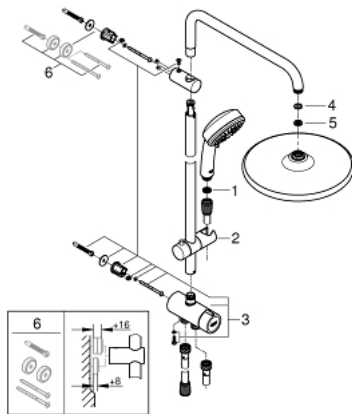

26 675 000 TEMPESTA COSMOPOLITAN SYSTEM 250 FLEX SHOWER SYSTEM WITH DIVERTER FOR WALL MOUNTING

PRODUCT DESCRIPTION

- Tyc: Chrome
- consisting of:
 - horizontal 390 mm shower arm, adjustable before installation
 - change by diverter between hand shower, head shower or head shower Eco setting
 - head shower Tempesta 250 (26 666)
 - 2 spray patterns (via diverter): Rain, SmartRain
 - head shower with white rear cover
 - with ball joint, rotation angle $\pm 10^\circ$
 - 9.5 l/min flow limiter
 - hand shower Tempesta Cosmopolitan 100 (27 575)
 - spray patterns: GROHE Rain O², Rain, Massage, Jet
 - 9.5 l/min flow limiter
 - adjustable in height with gliding element
 - distance between diverter and upper bracket: 920 mm
 - Relaxaflex shower hose 1500 mm 1/2" x 1/2"
 - Relaxaflex shower hose 500 mm 1/2" x 1/2"
 - flexible installation: connection to faucet / wall union for water supply with 1/2" thread of the 500 mm shower hose
 - GROHE EcoJoy - Less water, perfect flow
 - GROHE DreamSpray - perfect spray pattern
 - GROHE LongLife finish
 - GROHE SpeedClean - effortless limescale removal
 - Inner WaterGuide - inner insulation for surface protection
 - suitable for instantaneous heaters from 18 kW/h
 - minimum flow rate 7 l/min
 - min. recommended pressure 1.0 bar
 - professional exclusive

26 675 000 TEMPESTA COSMOPOLITAN SYSTEM 250 FLEX SHOWER SYSTEM WITH DIVERTER FOR WALL MOUNTING

SPARE PARTS

- 1: Dirt strainer (Spare part-nr. 0700200M)
- 2: Glide element (Spare part-nr. 12140000)
- 3: Diverter (Spare part-nr. 48338000)
- 4: Fibre seal $\varnothing 18,5 \times \varnothing 12 \times 2$ (Spare part-nr. 0138900M)
- 5: Dirt strainer (Spare part-nr. 48007000)
- 6: Compensation disc (Spare part-nr. 26496000)*