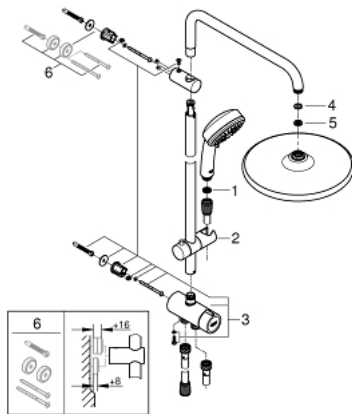

26 675 000 TEMPESTA COSMOPOLITAN SYSTEM 250 FLEX SHOWER SYSTEM WITH DIVERTER FOR WALL MOUNTING

PRODUCT DESCRIPTION

- Tyc: Chrome
- consisting of:
 - horizontal 390 mm shower arm, adjustable before installation
 - change by diverter between hand shower, head shower or head shower
- Eco setting
- head shower Tempesta 250 (26 666)
- 2 spray patterns (via diverter): Rain, SmartRain
- head shower with white rear cover
- with ball joint, rotation angle $\pm 10^\circ$
- GROHE EcoJoy 9.5 l/min flow limiter
- hand shower Tempesta Cosmopolitan 100 (27 575)
- spray patterns: GROHE Rain O², Rain, Massage, Jet
- GROHE EcoJoy 9.5 l/min flow limiter
- adjustable in height with gliding element
- distance between diverter and upper bracket: 920 mm
- Relaxaflex shower hose 1500 mm 1/2" x 1/2"
- Relaxaflex shower hose 500 mm 1/2" x 1/2"
- flexible installation: connection to faucet / wall union for water supply with 1/2" thread of the 500 mm shower hose
- GROHE EcoJoy - Less water, perfect flow
- GROHE DreamSpray - perfect spray pattern
- GROHE LongLife finish
- GROHE SpeedClean - effortless limescale removal
- Inner WaterGuide - inner insulation for surface protection
- suitable for instantaneous heaters from 18 kW/h
- minimum flow rate 7 l/min
- min. recommended pressure 1.0 bar
- professional exclusive

26 675 000 TEMPESTA COSMOPOLITAN SYSTEM 250 FLEX SHOWER SYSTEM WITH DIVERTER FOR WALL MOUNTING

SPARE PARTS

- 1: Dirt strainer (Spare part-nr. 0700200M)
- 2: Glide element (Spare part-nr. 12140000)
- 3: Diverter (Spare part-nr. 48338000)
- 4: Fibre seal Ø 18,5 x Ø 12 x 2 (Spare part-nr. 0138900M)
- 5: Dirt strainer (Spare part-nr. 48007000)
- 6: Compensation disc (Spare part-nr. 26496000)*