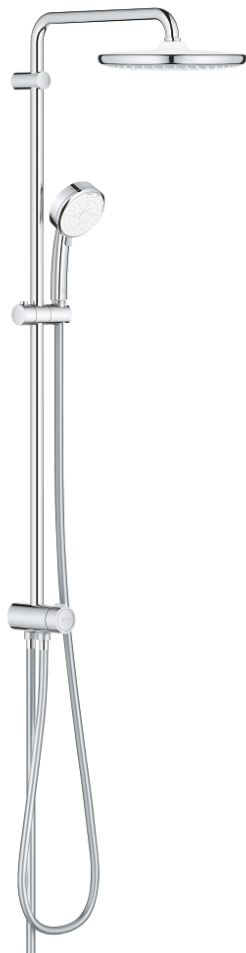

26 675 000 TEMPESTA COSMOPOLITAN SYSTEM 250 FLEX SHOWER SYSTEM WITH DIVERTER FOR WALL MOUNTING

PRODUCT DESCRIPTION

- Tyc: Chrome
- consisting of:
 - horizontal 390 mm shower arm, adjustable before installation
 - change by diverter between hand shower, head shower or head shower Eco setting
 - head shower Tempesta 250 (26 666)
 - 2 spray patterns (via diverter): Rain, SmartRain
 - head shower with white rear cover
 - with ball joint, rotation angle $\pm 10^\circ$
 - 9.5 l/min flow limiter
 - hand shower Tempesta Cosmopolitan 100 (27 575)
 - spray patterns: GROHE Rain O², Rain, Massage, Jet
 - 9.5 l/min flow limiter
 - adjustable in height with gliding element
 - distance between diverter and upper bracket: 920 mm
 - Relaxaflex shower hose 1500 mm 1/2" x 1/2"
 - Relaxaflex shower hose 500 mm 1/2" x 1/2"
 - flexible installation: connection to faucet / wall union for water supply with 1/2" thread of the 500 mm shower hose
 - GROHE EcoJoy - Less water, perfect flow
 - GROHE DreamSpray - perfect spray pattern
 - GROHE LongLife finish
 - GROHE SpeedClean - effortless limescale removal
 - Inner WaterGuide - inner insulation for surface protection
 - suitable for instantaneous heaters from 18 kW/h
 - minimum flow rate 7 l/min
 - min. recommended pressure 1.0 bar
 - professional exclusive

26 675 000 TEMPESTA COSMOPOLITAN SYSTEM 250 FLEX SHOWER SYSTEM WITH DIVERTER FOR WALL MOUNTING

SPARE PARTS

- 1: Dirt strainer (Spare part-nr. 0700200M)
- 2: Glide element (Spare part-nr. 12140000)
- 3: Diverter (Spare part-nr. 48338000)
- 4: Fibre seal $\varnothing 18,5 \times \varnothing 12 \times 2$ (Spare part-nr. 0138900M)
- 5: Dirt strainer (Spare part-nr. 48007000)
- 6: Compensation disc (Spare part-nr. 26496000)*