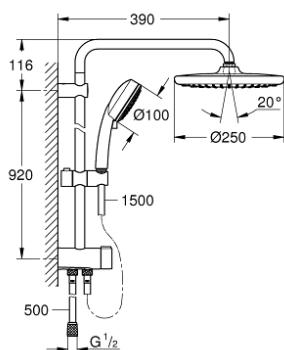

26 675 000 TEMPESTA COSMOPOLITAN SYSTEM 250 FLEX SHOWER SYSTEM WITH DIVERTER FOR WALL MOUNTING

PRODUCT DESCRIPTION

- Tyc: Chrome
- consisting of:
 - horizontal 390 mm shower arm, adjustable before installation
 - change by diverter between hand shower, head shower or head shower
- Eco setting
- head shower Tempesta 250 (26 666)
- 2 spray patterns (via diverter): Rain, SmartRain
- head shower with white rear cover
- with ball joint, rotation angle $\pm 10^\circ$
- GROHE EcoJoy 9.5 l/min flow limiter
- hand shower Tempesta Cosmopolitan 100 (27 575)
- spray patterns: GROHE Rain O², Rain, Massage, Jet
- GROHE EcoJoy 9.5 l/min flow limiter
- adjustable in height with gliding element
- distance between diverter and upper bracket: 920 mm
- Relaxaflex shower hose 1500 mm 1/2" x 1/2"
- Relaxaflex shower hose 500 mm 1/2" x 1/2"
- flexible installation: connection to faucet / wall union for water supply with 1/2" thread of the 500 mm shower hose
- GROHE EcoJoy - Less water, perfect flow
- GROHE DreamSpray - perfect spray pattern
- GROHE LongLife finish
- GROHE SpeedClean - effortless limescale removal
- Inner WaterGuide - inner insulation for surface protection
- suitable for instantaneous heaters from 18 kW/h
- minimum flow rate 7 l/min
- min. recommended pressure 1.0 bar
- professional exclusive

26 675 000 TEMPESTA COSMOPOLITAN SYSTEM 250 FLEX SHOWER SYSTEM WITH DIVERTER FOR WALL MOUNTING

SPARE PARTS

- 1: Dirt strainer (Spare part-nr. 0700200M)
- 2: Glide element (Spare part-nr. 12140000)
- 3: Diverter (Spare part-nr. 48338000)
- 4: Fibre seal Ø 18,5 x Ø 12 x 2 (Spare part-nr. 0138900M)
- 5: Dirt strainer (Spare part-nr. 48007000)
- 6: Compensation disc (Spare part-nr. 26496000)*