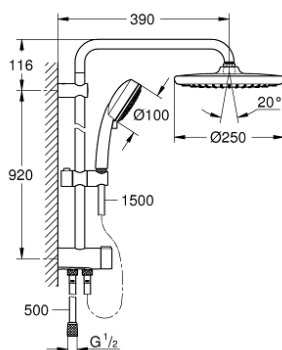

26 675 000 TEMPESTA COSMOPOLITAN SYSTEM 250 FLEX SHOWER SYSTEM WITH DIVERTER FOR WALL MOUNTING

PRODUCT DESCRIPTION

- Tyc: Chrome
- consisting of:
 - horizontal 390 mm shower arm, adjustable before installation
 - change by diverter between hand shower, head shower or head shower Eco setting
 - head shower Tempesta 250 (26 666)
 - 2 spray patterns (via diverter): Rain, SmartRain
 - head shower with white rear cover
 - with ball joint, rotation angle $\pm 10^\circ$
 - 9.5 l/min flow limiter
 - hand shower Tempesta Cosmopolitan 100 (27 575)
 - spray patterns: GROHE Rain O², Rain, Massage, Jet
 - 9.5 l/min flow limiter
 - adjustable in height with gliding element
 - distance between diverter and upper bracket: 920 mm
 - Relaxaflex shower hose 1500 mm 1/2" x 1/2"
 - Relaxaflex shower hose 500 mm 1/2" x 1/2"
 - flexible installation: connection to faucet / wall union for water supply with 1/2" thread of the 500 mm shower hose
 - GROHE EcoJoy - Less water, perfect flow
 - GROHE DreamSpray - perfect spray pattern
 - GROHE LongLife finish
 - GROHE SpeedClean - effortless limescale removal
 - Inner WaterGuide - inner insulation for surface protection
 - suitable for instantaneous heaters from 18 kW/h
 - minimum flow rate 7 l/min
 - min. recommended pressure 1.0 bar
 - professional exclusive

26 675 000 TEMPESTA COSMOPOLITAN SYSTEM 250 FLEX SHOWER SYSTEM WITH DIVERTER FOR WALL MOUNTING

SPARE PARTS

- 1: Dirt strainer (Spare part-nr. 0700200M)
- 2: Glide element (Spare part-nr. 12140000)
- 3: Diverter (Spare part-nr. 48338000)
- 4: Fibre seal $\varnothing 18,5 \times \varnothing 12 \times 2$ (Spare part-nr. 0138900M)
- 5: Dirt strainer (Spare part-nr. 48007000)
- 6: Compensation disc (Spare part-nr. 26496000)*