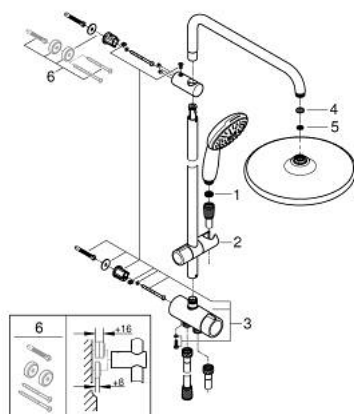

26 675 001 TEMPESTA SYSTEM 250 FLEX SHOWER SYSTEM WITH DIVERTER FOR WALL MOUNTING

PRODUCT DESCRIPTION

- Colour: chrome
- consisting of:
 - horizontal 390 mm shower arm, adjustable before installation
 - change by diverter between hand shower, head shower or head shower Eco setting
 - head shower Tempesta 250 (26 666)
 - 2 spray patterns (via diverter): Rain, SmartRain
 - maximum flow rate (at 3 bar): 7.9 l/min
 - head shower with white rear cover
 - with ball joint, rotation angle $\pm 10^\circ$
 - hand shower Tempesta 110 (28 419)
 - spray patterns: Rain, Jet, Massage
 - maximum flow rate (at 3 bar): 7.4 l/min
 - adjustable in height with gliding element
 - distance between diverter and upper bracket: 920 mm
 - Relaxflex shower hose 1500 mm (28 151)
 - Relaxflex shower hose 500 mm (22 115)
- flexible installation: connection to faucet / wall union for water supply with 1/2" thread of the 500 mm shower hose
- maximum flow rate system (at 3 bar): 7.9 l/min
- GROHE EcoJoy - less water, perfect flow
- GROHE SmartSwitch - easily rotate the dial to enjoy your preferred spray option
- GROHE DreamSpray - perfect spray pattern
- ShockProof silicone ring prevents damage caused by a shower falling
- GROHE LongLife finish
- GROHE SpeedClean - effortless limescale removal
- Inner WaterGuide - inner insulation for surface protection
- suitable for instantaneous heaters from 18 kW/h
- minimum flow rate 5 l/min
- min. recommended pressure 1.0 bar
- professional exclusive

26 675 001 TEMPESTA SYSTEM 250 FLEX SHOWER SYSTEM WITH DIVERTER FOR WALL MOUNTING

SPARE PARTS

- 1: Dirt strainer (Spare part-nr. 0700200M)
- 2: Glide element (Spare part-nr. 48609000)
- 3: Diverter (Spare part-nr. 48338000)
- 4: Fibre seal dia. \varnothing 18,5 x \varnothing 12 x 2 (Spare part-nr. 0138900M)
- 5: Dirt strainer (Spare part-nr. 48007000)
- 6: Compensation disc (Spare part-nr. 26496000)*