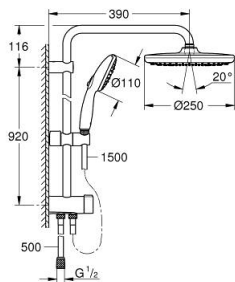

26 675 001 TEMPESTA SYSTEM 250 FLEX SHOWER SYSTEM WITH DIVERTER FOR WALL MOUNTING

PRODUCT DESCRIPTION

- Colour: chrome
- consisting of:
 - horizontal 390 mm shower arm, adjustable before installation
 - change by diverter between hand shower, head shower or head shower Eco setting
 - head shower Tempesta 250 (26 666)
 - 2 spray patterns (via diverter): Rain, SmartRain
 - maximum flow rate (at 3 bar): 7.9 l/min
 - head shower with white rear cover
 - with ball joint, rotation angle $\pm 10^\circ$
 - hand shower Tempesta 110 (28 419)
 - spray patterns: Rain, Jet, Massage
 - maximum flow rate (at 3 bar): 7.4 l/min
 - adjustable in height with gliding element
 - distance between diverter and upper bracket: 920 mm
 - Relaxflex shower hose 1500 mm (28 151)
 - Relaxflex shower hose 500 mm (22 115)
- flexible installation: connection to faucet / wall union for water supply with 1/2" thread of the 500 mm shower hose
- maximum flow rate system (at 3 bar): 7.9 l/min
- GROHE EcoJoy - less water, perfect flow
- GROHE SmartSwitch - easily rotate the dial to enjoy your preferred spray option
- GROHE DreamSpray - perfect spray pattern
- ShockProof silicone ring prevents damage caused by a shower falling
- GROHE LongLife finish
- GROHE SpeedClean - effortless limescale removal
- Inner WaterGuide - inner insulation for surface protection
- suitable for instantaneous heaters from 18 kW/h
- minimum flow rate 5 l/min
- min. recommended pressure 1.0 bar
- professional exclusive

26 675 001 TEMPESTA SYSTEM 250 FLEX SHOWER SYSTEM WITH DIVERTER FOR WALL MOUNTING

SPARE PARTS

- 1: Dirt strainer (Spare part-nr. 0700200M)
- 2: Glide element (Spare part-nr. 48609000)
- 3: Diverter (Spare part-nr. 48338000)
- 4: Fibre seal dia. \varnothing 18,5 x \varnothing 12 x 2 (Spare part-nr. 0138900M)
- 5: Dirt strainer (Spare part-nr. 48007000)
- 6: Compensation disc (Spare part-nr. 26496000)*