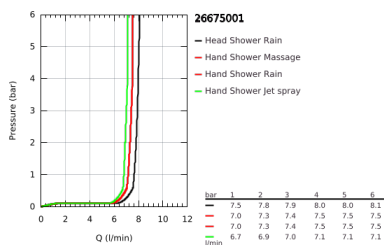

26 675 001 TEMPESTA SYSTEM 250 FLEX SHOWER SYSTEM WITH DIVERTER FOR WALL MOUNTING

PRODUCT DESCRIPTION

- Colour: chrome
- consisting of:
 - horizontal 390 mm shower arm, adjustable before installation
 - change by diverter between hand shower, head shower or head shower Eco setting
 - head shower Tempesta 250 (26 666)
 - 2 spray patterns (via diverter): Rain, SmartRain
 - maximum flow rate (at 3 bar): 7.9 l/min
 - head shower with white rear cover
 - with ball joint, rotation angle $\pm 10^\circ$
 - hand shower Tempesta 110 (28 419)
 - spray patterns: Rain, Jet, Massage
 - maximum flow rate (at 3 bar): 7.4 l/min
 - adjustable in height with gliding element
 - distance between diverter and upper bracket: 920 mm
 - Relaxflex shower hose 1500 mm (28 151)
 - Relaxflex shower hose 500 mm (22 115)
- flexible installation: connection to faucet / wall union for water supply with 1/2" thread of the 500 mm shower hose
- maximum flow rate system (at 3 bar): 7.9 l/min
- GROHE EcoJoy - less water, perfect flow
- GROHE SmartSwitch - easily rotate the dial to enjoy your preferred spray option
- GROHE DreamSpray - perfect spray pattern
- ShockProof silicone ring prevents damage caused by a shower falling
- GROHE LongLife finish
- GROHE SpeedClean - effortless limescale removal
- Inner WaterGuide - inner insulation for surface protection
- suitable for instantaneous heaters from 18 kW/h
- minimum flow rate 5 l/min
- min. recommended pressure 1.0 bar
- professional exclusive

26 675 001 TEMPESTA SYSTEM 250 FLEX SHOWER SYSTEM WITH DIVERTER FOR WALL MOUNTING

SPARE PARTS

- 1: Dirt strainer (Spare part-nr. 0700200M)
- 2: Glide element (Spare part-nr. 48609000)
- 3: Diverter (Spare part-nr. 48338000)
- 4: Fibre seal dia. \varnothing 18,5 x \varnothing 12 x 2 (Spare part-nr. 0138900M)
- 5: Dirt strainer (Spare part-nr. 48007000)
- 6: Compensation disc (Spare part-nr. 26496000)*