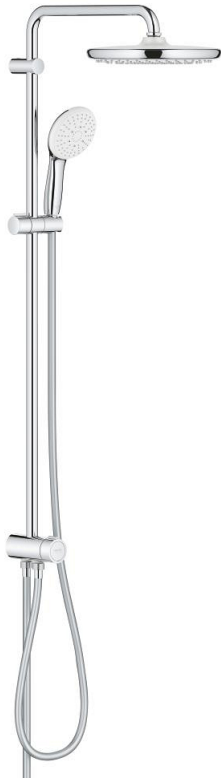

26 675 001 TEMPESTA SYSTEM 250 FLEX SHOWER SYSTEM WITH DIVERTER FOR WALL MOUNTING

PRODUCT DESCRIPTION

- Colour: chrome
- consisting of:
 - horizontal 390 mm shower arm, adjustable before installation
 - change by diverter between hand shower, head shower or head shower Eco setting
 - head shower Tempesta 250 (26 666)
 - 2 spray patterns (via diverter): Rain, SmartRain
 - maximum flow rate (at 3 bar): 7.9 l/min
 - head shower with white rear cover
 - with ball joint, rotation angle $\pm 10^\circ$
 - hand shower Tempesta 110 (28 419)
 - spray patterns: Rain, Jet, Massage
 - maximum flow rate (at 3 bar): 7.4 l/min
 - adjustable in height with gliding element
 - distance between diverter and upper bracket: 920 mm
 - Relaxflex shower hose 1500 mm (28 151)
 - Relaxflex shower hose 500 mm (22 115)
- flexible installation: connection to faucet / wall union for water supply with 1/2" thread of the 500 mm shower hose
- maximum flow rate system (at 3 bar): 7.9 l/min
- GROHE EcoJoy - less water, perfect flow
- GROHE SmartSwitch - easily rotate the dial to enjoy your preferred spray option
- GROHE DreamSpray - perfect spray pattern
- ShockProof silicone ring prevents damage caused by a shower falling
- GROHE LongLife finish
- GROHE SpeedClean - effortless limescale removal
- Inner WaterGuide - inner insulation for surface protection
- suitable for instantaneous heaters from 18 kW/h
- minimum flow rate 5 l/min
- min. recommended pressure 1.0 bar
- professional exclusive

26 675 001 TEMPESTA SYSTEM 250 FLEX SHOWER SYSTEM WITH DIVERTER FOR WALL MOUNTING

SPARE PARTS

- 1: Dirt strainer (Spare part-nr. 0700200M)
- 2: Glide element (Spare part-nr. 48609000)
- 3: Diverter (Spare part-nr. 48338000)
- 4: Fibre seal dia. \varnothing 18,5 x \varnothing 12 x 2 (Spare part-nr. 0138900M)
- 5: Dirt strainer (Spare part-nr. 48007000)
- 6: Compensation disc (Spare part-nr. 26496000)*