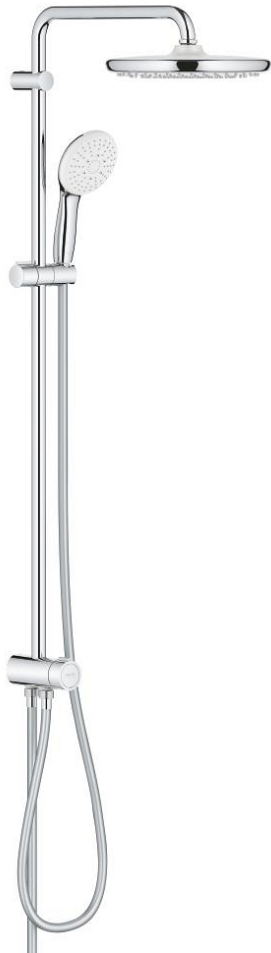

## 26 675 001 TEMPESTA SYSTEM 250 FLEX SHOWER SYSTEM WITH DIVERTER FOR WALL MOUNTING

### PRODUCT DESCRIPTION

- Tyc: Chrome
- consisting of:
  - horizontal 390 mm shower arm, adjustable before installation
  - change by diverter between hand shower, head shower or head shower Eco setting
  - head shower Tempesta 250 (26 666)
  - 2 spray patterns (via diverter): Rain, SmartRain
  - maximum flow rate (at 3 bar): 7.9 l/min
  - head shower with white rear cover
  - with ball joint, rotation angle  $\pm 10^\circ$
  - hand shower Tempesta 110 (28 419)
  - spray patterns: Rain, Jet, Massage
  - maximum flow rate (at 3 bar): 7.4 l/min
  - adjustable in height with gliding element
  - distance between diverter and upper bracket: 920 mm
  - Relaxaflex shower hose 1500 mm (28 151)
  - Relaxaflex shower hose 500 mm (22 115)
  - flexible installation: connection to faucet / wall union for water supply with 1/2" thread of the 500 mm shower hose
  - maximum flow rate system (at 3 bar): 7.9 l/min
  - GROHE EcoJoy - Less water, perfect flow
  - GROHE SmartSwitch - easily rotate the dial to enjoy your preferred spray option
  - GROHE DreamSpray - perfect spray pattern
  - ShockProof silicone ring prevents damage caused by a shower falling
  - GROHE LongLife finish
  - GROHE SpeedClean - effortless limescale removal
  - Inner WaterGuide - inner insulation for surface protection
  - suitable for instantaneous heaters from 18 kW/h
  - minimum flow rate 5 l/min
  - min. recommended pressure 1.0 bar
  - professional exclusive

### SPARE PARTS

1: Dirt strainer (Spare part-nr. 0700200M)

2: Glide element (Spare part-nr. 48609000)

3: Diverter (Spare part-nr. 48338000)

4: Fibre seal  $\varnothing$  18,5 x  $\varnothing$  12 x 2 (Spare part-nr. 0138900M)