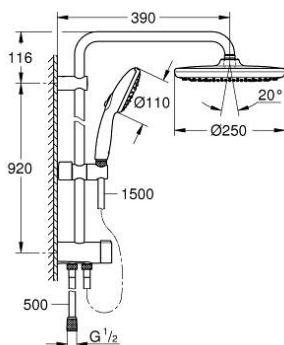

## 26 675 001 TEMPESTA SYSTEM 250 FLEX SHOWER SYSTEM WITH DIVERTER FOR WALL MOUNTING

### PRODUCT DESCRIPTION

- Tyc: Chrome
- consisting of:
  - horizontal 390 mm shower arm, adjustable before installation
  - change by diverter between hand shower, head shower or head shower Eco setting
  - head shower Tempesta 250 (26 666)
  - 2 spray patterns (via diverter): Rain, SmartRain
  - maximum flow rate (at 3 bar): 7.9 l/min
  - head shower with white rear cover
  - with ball joint, rotation angle  $\pm 10^\circ$
  - hand shower Tempesta 110 (28 419)
  - spray patterns: Rain, Jet, Massage
  - maximum flow rate (at 3 bar): 7.4 l/min
  - adjustable in height with gliding element
  - distance between diverter and upper bracket: 920 mm
  - Relaxaflex shower hose 1500 mm (28 151)
  - Relaxaflex shower hose 500 mm (22 115)
  - flexible installation: connection to faucet / wall union for water supply with 1/2" thread of the 500 mm shower hose
  - maximum flow rate system (at 3 bar): 7.9 l/min
  - GROHE EcoJoy - Less water, perfect flow
  - GROHE SmartSwitch - easily rotate the dial to enjoy your preferred spray option
  - GROHE DreamSpray - perfect spray pattern
  - ShockProof silicone ring prevents damage caused by a shower falling
  - GROHE LongLife finish
  - GROHE SpeedClean - effortless limescale removal
  - Inner WaterGuide - inner insulation for surface protection
  - suitable for instantaneous heaters from 18 kW/h
  - minimum flow rate 5 l/min
  - min. recommended pressure 1.0 bar
  - professional exclusive

### SPARE PARTS

1: Dirt strainer (Spare part-nr. 0700200M)

2: Glide element (Spare part-nr. 48609000)

3: Diverter (Spare part-nr. 48338000)

4: Fibre seal  $\varnothing$  18,5 x  $\varnothing$  12 x 2 (Spare part-nr. 0138900M)