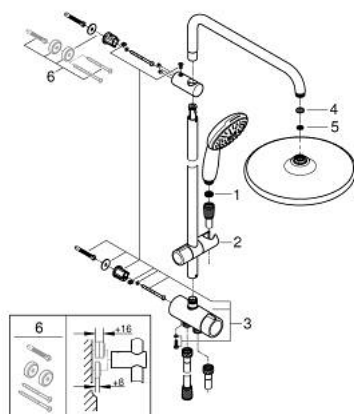

## 26 675 001 TEMPESTA SYSTEM 250 FLEX SHOWER SYSTEM WITH DIVERTER FOR WALL MOUNTING

### PRODUCT DESCRIPTION

- Tyc: Chrome
- consisting of:
  - horizontal 390 mm shower arm, adjustable before installation
  - change by diverter between hand shower, head shower or head shower Eco setting
  - head shower Tempesta 250 (26 666)
  - 2 spray patterns (via diverter): Rain, SmartRain
  - maximum flow rate (at 3 bar): 7.9 l/min
  - head shower with white rear cover
  - with ball joint, rotation angle  $\pm 10^\circ$
  - hand shower Tempesta 110 (28 419)
  - spray patterns: Rain, Jet, Massage
  - maximum flow rate (at 3 bar): 7.4 l/min
  - adjustable in height with gliding element
  - distance between diverter and upper bracket: 920 mm
  - Relaxaflex shower hose 1500 mm (28 151)
  - Relaxaflex shower hose 500 mm (22 115)
  - flexible installation: connection to faucet / wall union for water supply with 1/2" thread of the 500 mm shower hose
  - maximum flow rate system (at 3 bar): 7.9 l/min
  - GROHE EcoJoy - Less water, perfect flow
  - GROHE SmartSwitch - easily rotate the dial to enjoy your preferred spray option
  - GROHE DreamSpray - perfect spray pattern
  - ShockProof silicone ring prevents damage caused by a shower falling
  - GROHE LongLife finish
  - GROHE SpeedClean - effortless limescale removal
  - Inner WaterGuide - inner insulation for surface protection
  - suitable for instantaneous heaters from 18 kW/h
  - minimum flow rate 5 l/min
  - min. recommended pressure 1.0 bar
  - professional exclusive

### SPARE PARTS

1: Dirt strainer (Spare part-nr. 0700200M)

2: Glide element (Spare part-nr. 48609000)

3: Diverter (Spare part-nr. 48338000)

4: Fibre seal  $\varnothing$  18,5 x  $\varnothing$  12 x 2 (Spare part-nr. 0138900M)