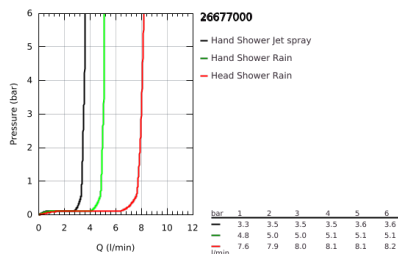

26 677 000 VITALIO START SYSTEM 250 SHOWER SYSTEM WITH THERMOSTAT FOR WALL MOUNTING

PRODUCT DESCRIPTION

- Colour: chrome
- consisting of:
 - horizontal swivable 390 mm shower arm
 - exposed thermostat with Aquadimmer function
 - allows change between:
 - head shower Vitalio Start 250 (26 676)
 - spray pattern: Rain
 - head shower with white rear cover
 - with ball joint, rotation angle $\pm 10^\circ$
 - GROHE EcoJoy 9.5 l/min flow limiter
 - hand shower Vitalio Start 100 (27 946)
 - 2 spray patterns: Rain, Jet
 - GROHE EcoJoy 5.7 l/min. flow limiter
 - adjustable in height with gliding element
 - shower hose VitalioFlex Comfort 1750 mm 1/2" x 1/2" (28 745)
 - GROHE EcoJoy - less water, perfect flow
 - GROHE TurboStat - compact cartridge with wax thermoelement
 - GROHE SafeStop - safety button at 38°C
 - GROHE SafeStop Plus - optional temperature limiter at 43°C included
 - GROHE DreamSpray - perfect spray pattern
 - GROHE LongLife finish
 - GROHE SpeedClean - effortless limescale removal
 - Inner WaterGuide - inner insulation for surface protection
 - ShockProof silicone ring prevents damage caused by a shower falling
 - TwistStop - to prevent hose from twisting
 - suitable for instantaneous heaters from 18 kW/h
 - minimum flow rate 7 l/min
 - Consumer edition