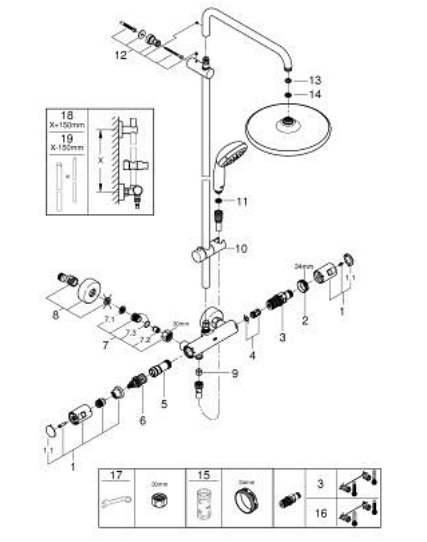

26 677 000 VITALIO START SYSTEM 250 SHOWER SYSTEM WITH THERMOSTAT FOR WALL MOUNTING

SPARE PARTS

- 1: Handle (Spare part-nr. 47728000)
 - 1.1: Cover cap (Spare part-nr. 6458500M)
 - 2: retaining ring (Spare part-nr. 47743000)
 - 3: Thermostatic compact cartridge 1/2" (Spare part-nr. 47439000)
 - 4: Buffer (Spare part-nr. 47398000)
 - 5: Water flow (Spare part-nr. 47751000)
 - 6: Aquadimmer (Spare part-nr. 12433000)
 - 7: Non-return valve (Spare part-nr. 47189000)
 - 7.1: Filter (Spare part-nr. 0726400M)
 - 7.2: Non-return valve (Spare part-nr. 08565000)
 - 7.3: O-Ring Ø17 x Ø2 (Spare part-nr. 0305500M)
 - 8: S-union (Spare part-nr. 12662000)
 - 9: Non-return valve (Spare part-nr. 08565000)
 - 10: Glide element (Spare part-nr. 12140000)
 - 11: Dirt strainer (Spare part-nr. 0700200M)
 - 12: Shower rail holder (Spare part-nr. 48423000)
 - 13: Fibre seal dia. Ø 18,5 x Ø 12 x 2 (Spare part-nr. 0138900M)
 - 14: Dirt strainer (Spare part-nr. 48007000)
 - 15: Socket spanner (Spare part-nr. 19332000)*
 - 16: GROHE TurboStat cartridge 1/2" (Spare part-nr. 47175000)*
 - 17: Special spanner (Spare part-nr. 19377000)*
 - 18: Shower system pipe for retrofitting (Spare part-nr. 48053000)*
 - 19: Shower system pipe for retrofitting (Spare part-nr. 48054000)*
- * Optional accessories