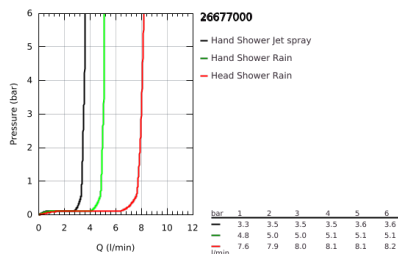

26 677 000 VITALIO START SYSTEM 250 SHOWER SYSTEM WITH THERMOSTAT FOR WALL MOUNTING

PRODUCT DESCRIPTION

- Colour: chrome
- consisting of:
 - horizontal swivable 390 mm shower arm
 - exposed thermostat with Aquadimmer function
 - allows change between:
 - head shower Vitalio Start 250 (26 676)
 - spray pattern: Rain
 - head shower with white rear cover
 - with ball joint, rotation angle $\pm 10^\circ$
 - 9.5 l/min flow limiter
 - hand shower Vitalio Start 100 (27 946)
 - 2 spray patterns: Rain, Jet
 - 5.7 l/min flow limiter
 - adjustable in height with gliding element
 - shower hose VitalioFlex Comfort 1750 mm 1/2" x 1/2" (28 745)
 - GROHE EcoJoy - less water, perfect flow
 - GROHE TurboStat - compact cartridge with wax thermoelement
 - GROHE SafeStop - safety button at 38°C
 - GROHE SafeStop Plus - optional temperature limiter at 43°C included
 - GROHE DreamSpray - perfect spray pattern
 - GROHE LongLife finish
 - GROHE SpeedClean - effortless limescale removal
 - Inner WaterGuide - inner insulation for surface protection
 - ShockProof silicone ring prevents damage caused by a shower falling
 - TwistStop - to prevent hose from twisting
 - suitable for instantaneous heaters from 18 kW/h
 - minimum flow rate 7 l/min
 - Consumer edition