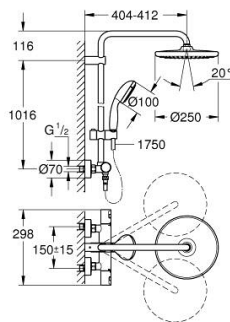

26 677 000 VITALIO START SYSTEM 250 SHOWER SYSTEM WITH THERMOSTAT FOR WALL MOUNTING

PRODUCT DESCRIPTION

- Colour: chrome
- consisting of:
  - horizontal swivable 390 mm shower arm
  - exposed thermostat with Aquadimmer function
  - allows change between:
    - head shower Vitalio Start 250 (26 676)
    - spray pattern: Rain
    - head shower with white rear cover
    - with ball joint, rotation angle $\pm 10^\circ$
  - GROHE EcoJoy 9.5 l/min flow limiter
  - hand shower Vitalio Start 100 (27 946)
  - 2 spray patterns: Rain, Jet
  - GROHE EcoJoy 5.7 l/min. flow limiter
  - adjustable in height with gliding element
  - shower hose VitalioFlex Comfort 1750 mm 1/2" x 1/2" (28 745)
  - GROHE EcoJoy - less water, perfect flow
  - GROHE TurboStat - compact cartridge with wax thermoelement
  - GROHE SafeStop - safety button at 38°C
  - GROHE SafeStop Plus - optional temperature limiter at 43°C included
  - GROHE DreamSpray - perfect spray pattern
  - GROHE LongLife finish
  - GROHE SpeedClean - effortless limescale removal
  - Inner WaterGuide - inner insulation for surface protection
  - ShockProof silicone ring prevents damage caused by a shower falling
  - TwistStop - to prevent hose from twisting
  - suitable for instantaneous heaters from 18 kW/h
  - minimum flow rate 7 l/min
  - Consumer edition