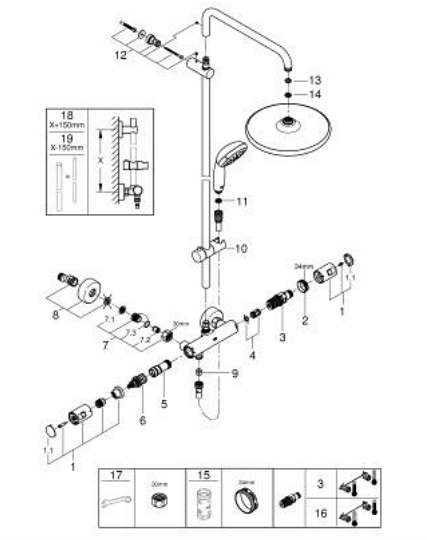

26 677 000 VITALIO START SYSTEM 250 SHOWER SYSTEM WITH THERMOSTAT FOR WALL MOUNTING

SPARE PARTS

1. 1: Handle (Spare part-nr. 47728000)
   - 1.1: Cover cap (Spare part-nr. 6458500M)
   - 2: Fitting ring (Spare part-nr. 47743000)
   - 3: Thermostatic compact cartridge 1/2" (Spare part-nr. 47439000)
   - 4: Buffer (Spare part-nr. 47398000)
   - 5: Water flow (Spare part-nr. 47751000)
   - 6: Aquadimmer (Spare part-nr. 12433000)
   - 7: Non-return valve (Spare part-nr. 47189000)
   - 7.1: Dirt strainer (Spare part-nr. 0726400M)
   - 7.2: Non-return valve (Spare part-nr. 08565000)
   - 7.3: O-ring $\varnothing 17 \times \varnothing 2$ (Spare part-nr. 0305500M)
   - 8: S-union (Spare part-nr. 12662000)
   - 9: Non-return valve (Spare part-nr. 08565000)
   - 10: Glide element (Spare part-nr. 12140000)
   - 11: Dirt strainer (Spare part-nr. 0700200M)
   - 12: Shower rail holder (Spare part-nr. 48423000)
   - 13: Fibre seal $\varnothing 18,5 \times \varnothing 12 \times 2$ (Spare part-nr. 0138900M)
   - 14: Dirt strainer (Spare part-nr. 48007000)
   - 15: Socket spanner (Spare part-nr. 19332000)*
   - 16: GROHE TurboStat cartridge 1/2" (Spare part-nr. 47175000)*
   - 17: Special spanner (Spare part-nr. 19377000)*
   - 18: Shower system pipe for retrofitting (Spare part-nr. 48053000)*
   - 19: Shower system pipe for retrofitting (Spare part-nr. 48054000)*
2. Optional accessories