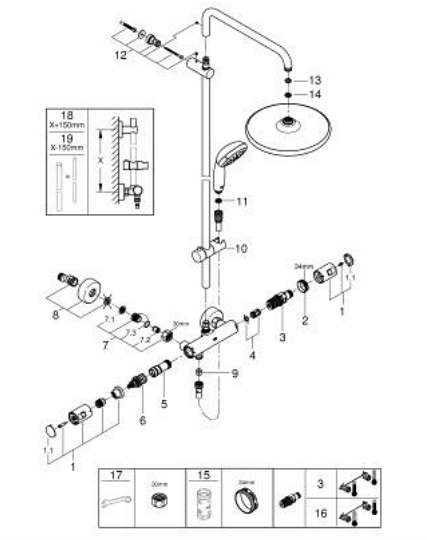

26 677 000 VITALIO START SYSTEM 250 SHOWER SYSTEM WITH THERMOSTAT FOR WALL MOUNTING

SPARE PARTS

- 1: Handle (Spare part-nr. 47728000)
 - 1.1: Cover cap (Spare part-nr. 6458500M)
 - 2: Fitting ring (Spare part-nr. 47743000)
 - 3: Thermostatic compact cartridge 1/2" (Spare part-nr. 47439000)
 - 4: Buffer (Spare part-nr. 47398000)
 - 5: Water flow (Spare part-nr. 47751000)
 - 6: Aquadimmer (Spare part-nr. 12433000)
 - 7: Non-return valve (Spare part-nr. 47189000)
 - 7.1: Dirt strainer (Spare part-nr. 0726400M)
 - 7.2: Non-return valve (Spare part-nr. 08565000)
 - 7.3: O-ring $\varnothing 17 \times \varnothing 2$ (Spare part-nr. 0305500M)
 - 8: S-union (Spare part-nr. 12662000)
 - 9: Non-return valve (Spare part-nr. 08565000)
 - 10: Glide element (Spare part-nr. 12140000)
 - 11: Dirt strainer (Spare part-nr. 0700200M)
 - 12: Shower rail holder (Spare part-nr. 48423000)
 - 13: Fibre seal $\varnothing 18,5 \times \varnothing 12 \times 2$ (Spare part-nr. 0138900M)
 - 14: Dirt strainer (Spare part-nr. 48007000)
 - 15: Socket spanner (Spare part-nr. 19332000)*
 - 16: GROHE TurboStat cartridge 1/2" (Spare part-nr. 47175000)*
 - 17: Special spanner (Spare part-nr. 19377000)*
 - 18: Shower system pipe for retrofitting (Spare part-nr. 48053000)*
 - 19: Shower system pipe for retrofitting (Spare part-nr. 48054000)*
- * Optional accessories