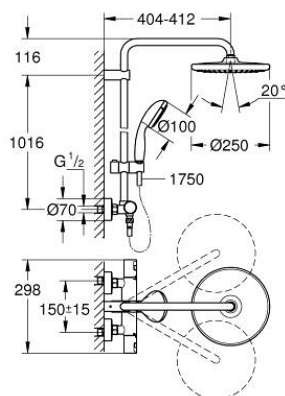

26 677 000 VITALIO START SYSTEM 250 SHOWER SYSTEM WITH THERMOSTAT FOR WALL MOUNTING

PRODUCT DESCRIPTION

- Tyc: Chrome
- consisting of:
 - horizontal swivable 390 mm shower arm
 - exposed thermostat with Aquadimmer function
 - allows change between:
 - head shower Vitalio Start 250 (26 676)
 - spray pattern: Rain
 - head shower with white rear cover
 - with ball joint, rotation angle $\pm 10^\circ$
 - GROHE EcoJoy 9.5 l/min flow limiter
 - hand shower Vitalio Start 100 (27 946)
 - 2 spray patterns: Rain, Jet
 - GROHE EcoJoy 5.7 l/min. flow limiter
 - adjustable in height with gliding element
 - shower hose VitalioFlex Comfort 1750 mm 1/2" x 1/2" (28 745)
 - GROHE EcoJoy - Less water, perfect flow
 - GROHE TurboStat - compact cartridge with wax thermoelement
 - GROHE SafeStop safety button at 38°C (calibration required)
 - GROHE SafeStop Plus - optional temperature limiter at 43°C included
 - GROHE DreamSpray - perfect spray pattern
 - GROHE LongLife finish
 - GROHE SpeedClean - effortless limescale removal
 - Inner WaterGuide - inner insulation for surface protection
 - ShockProof silicone ring prevents damage caused by a shower falling
 - TwistStop - to prevent hose from twisting
 - suitable for instantaneous heaters from 18 kW/h
 - minimum flow rate 7 l/min
 - Consumer edition