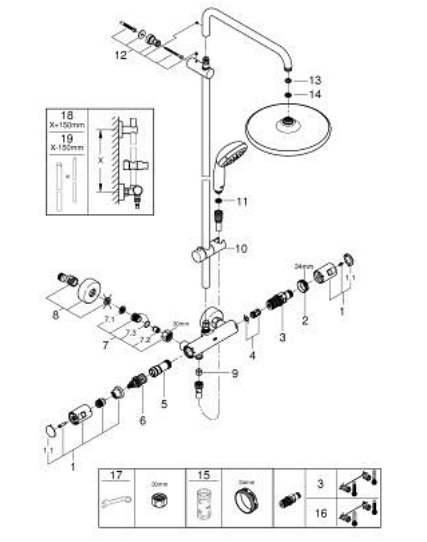

26 677 243 0 VITALIO START SYSTEM 250 SHOWER SYSTEM WITH THERMOSTAT FOR WALL MOUNTING

SPARE PARTS

- 1: Handle (Spare part-nr. 477282430)
 - 1.1: Cover cap (Spare part-nr. 64585243M)
 - 2: retaining ring (Spare part-nr. 47743000)
 - 3: Thermostatic compact cartridge 1/2" (Spare part-nr. 47439000)
 - 4: Buffer (Spare part-nr. 47398000)
 - 5: Water flow (Spare part-nr. 47751000)
 - 6: Aquadimmer (Spare part-nr. 12433000)
 - 7: Non-return valve (Spare part-nr. 471892430)
 - 7.1: Filter (Spare part-nr. 0726400M)
 - 7.2: Non-return valve (Spare part-nr. 08565000)
 - 7.3: O-Ring Ø17 x Ø2 (Spare part-nr. 0305500M)
 - 8: S-union (Spare part-nr. 126622430)
 - 9: Non-return valve (Spare part-nr. 08565000)
 - 10: Glide element (Spare part-nr. 121402430)
 - 11: Dirt strainer (Spare part-nr. 0700200M)
 - 12: Shower rail holder (Spare part-nr. 48423000)
 - 13: Fibre seal dia. Ø 18,5 x Ø 12 x 2 (Spare part-nr. 0138900M)
 - 14: Dirt strainer (Spare part-nr. 48007000)
 - 15: Socket spanner (Spare part-nr. 19332000)*
 - 16: GROHE TurboStat cartridge 1/2" (Spare part-nr. 47175000)*
 - 17: Special spanner (Spare part-nr. 19377000)*
- * Optional accessories