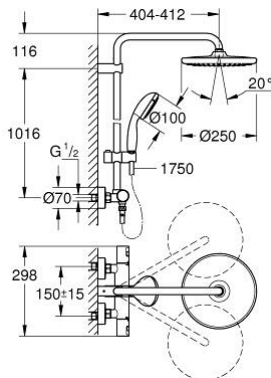

### PRODUCT DESCRIPTION

- Tyc: matte black
- consisting of:
  - horizontal swivable 390 mm shower arm
  - exposed thermostat with Aquadimmer function
  - allows change between:
    - head shower Vitalio Start 250 (26 676)
    - spray pattern: Rain
    - head shower with frosted granite (XH) rear cover
    - with ball joint, rotation angle  $\pm 10^\circ$
  - 9.5 l/min flow limiter
  - hand shower Vitalio Start 100 (27 946)
  - 2 spray patterns: Rain, Jet
  - GROHE EcoJoy 5.7 l/min. flow limiter
  - adjustable in height with gliding element
  - shower hose VitalioFlex Comfort 1750 mm 1/2" x 1/2" (28 745)
  - GROHE EcoJoy - Less water, perfect flow
  - GROHE TurboStat - compact cartridge with wax thermoelement
  - GROHE SafeStop safety button at 38°C ( calibration required )
  - GROHE SafeStop Plus - optional temperature limiter at 43°C included
  - GROHE DreamSpray - perfect spray pattern
  - GROHE SpeedClean - effortless limescale removal
  - Inner WaterGuide - inner insulation for surface protection
  - ShockProof silicone ring prevents damage caused by a shower falling
  - TwistStop - to prevent hose from twisting
  - suitable for instantaneous heaters from 18 kW/h
  - minimum flow rate 7 l/min
  - Consumer edition