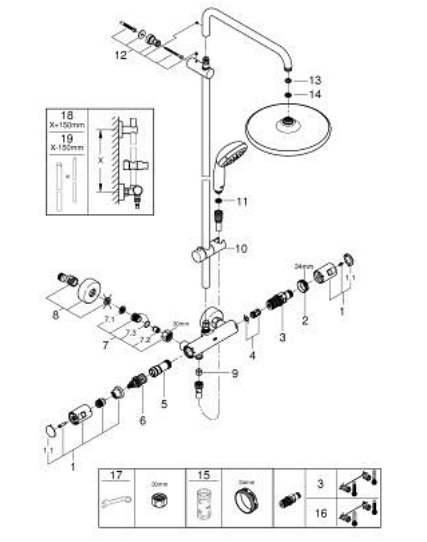

26 677 243 0 VITALIO START SYSTEM 250 SHOWER SYSTEM WITH THERMOSTAT FOR WALL MOUNTING

SPARE PARTS

1. 1: Handle (Spare part-nr. 477282430)
   - 1.1: Cover cap (Spare part-nr. 64585243M)
   - 2: Fitting ring (Spare part-nr. 47743000)
   - 3: Thermostatic compact cartridge 1/2" (Spare part-nr. 47439000)
   - 4: Buffer (Spare part-nr. 47398000)
   - 5: Water flow (Spare part-nr. 47751000)
   - 6: Aquadimmer (Spare part-nr. 12433000)
   - 7: Non-return valve (Spare part-nr. 471892430)
   - 7.1: Dirt strainer (Spare part-nr. 0726400M)
   - 7.2: Non-return valve (Spare part-nr. 08565000)
   - 7.3: O-ring $\varnothing 17 \times \varnothing 2$ (Spare part-nr. 0305500M)
   - 8: S-union (Spare part-nr. 126622430)
   - 9: Non-return valve (Spare part-nr. 08565000)
   - 10: Glide element (Spare part-nr. 121402430)
   - 11: Dirt strainer (Spare part-nr. 0700200M)
   - 12: Shower rail holder (Spare part-nr. 48423000)
   - 13: Fibre seal $\varnothing 18,5 \times \varnothing 12 \times 2$ (Spare part-nr. 0138900M)
   - 14: Dirt strainer (Spare part-nr. 48007000)
   - 15: Socket spanner (Spare part-nr. 19332000)*
   - 16: GROHE TurboStat cartridge 1/2" (Spare part-nr. 47175000)*
   - 17: Special spanner (Spare part-nr. 19377000)*
2. Optional accessories