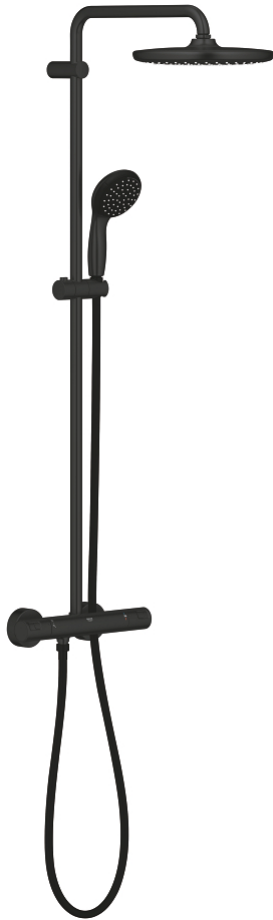

## 26 677 243 0 VITALIO START SYSTEM 250 SHOWER SYSTEM WITH THERMOSTAT FOR WALL MOUNTING

### PRODUCT DESCRIPTION

- Tyc: matte black
- consisting of:
  - horizontal swivable 390 mm shower arm
  - exposed thermostat with Aquadimmer function
  - allows change between:
    - head shower Vitalio Start 250 (26 676)
    - spray pattern: Rain
    - head shower with frosted granite (XH) rear cover
    - with ball joint, rotation angle  $\pm 10^\circ$
  - 9.5 l/min flow limiter
  - hand shower Vitalio Start 100 (27 946)
  - 2 spray patterns: Rain, Jet
  - GROHE EcoJoy 5.7 l/min. flow limiter
  - adjustable in height with gliding element
  - shower hose VitalioFlex Comfort 1750 mm 1/2" x 1/2" (28 745)
  - GROHE EcoJoy - Less water, perfect flow
  - GROHE TurboStat - compact cartridge with wax thermoelement
  - GROHE SafeStop safety button at 38°C ( calibration required )
  - GROHE SafeStop Plus - optional temperature limiter at 43°C included
  - GROHE DreamSpray - perfect spray pattern
  - GROHE SpeedClean - effortless limescale removal
  - Inner WaterGuide - inner insulation for surface protection
  - ShockProof silicone ring prevents damage caused by a shower falling
  - TwistStop - to prevent hose from twisting
  - suitable for instantaneous heaters from 18 kW/h
  - minimum flow rate 7 l/min
  - Consumer edition