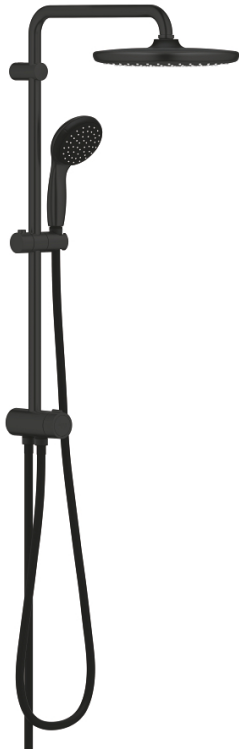

26 680 243 0 VITALIO START SYSTEM 250 FLEX SHOWER SYSTEM WITH DIVERTER FOR WALL MOUNTING

PRODUCT DESCRIPTION

- Colour: matte black
- consisting of:
 - horizontal 390 mm shower arm, adjustable before installation
 - change by diverter between hand shower, head shower or head shower Eco setting
 - head shower Vitalio Start 250 (26 676)
 - 2 spray patterns (via diverter): Rain, SmartRain
 - head shower with black rear cover
 - with ball joint, rotation angle $\pm 10^\circ$
 - 9.5 l/min flow limiter
 - hand shower Vitalio Start 100 (27 940)
 - 1 spray pattern: Rain
 - 5.7 l/min flow limiter
 - adjustable in height with gliding element
 - distance between diverter and upper bracket: 620 mm
 - shower hose VitalioFlex Trend 1500 mm
 - shower hose Vitalioflex Trend 1250 mm
 - flexible installation: connection to faucet / wall union for water supply with 1/2" thread of the 1250 mm shower hose
- GROHE EcoJoy - less water, perfect flow
- GROHE DreamSpray - perfect spray pattern
- GROHE SpeedClean - effortless limescale removal
- Inner WaterGuide - inner insulation for surface protection
- ShockProof silicone ring prevents damage caused by a shower falling
- Consumer edition

26 680 243 0 VITALIO START SYSTEM 250 FLEX SHOWER SYSTEM WITH DIVERTER FOR WALL MOUNTING

SPARE PARTS

- 1: Fibre seal dia. \varnothing 18,5 x \varnothing 12 x 2 (Spare part-nr. 0138900M)
- 2: Dirt strainer (Spare part-nr. 48007000)
- 3: Dirt strainer (Spare part-nr. 0700200M)
- 4: Glide element (Spare part-nr. 121402430)
- 5: Diverter (Spare part-nr. 483382430)
- 6: Compensation disc (Spare part-nr. 26496000)*