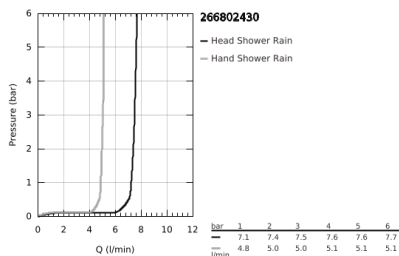

26 680 243 0 VITALIO START SYSTEM 250 FLEX SHOWER SYSTEM WITH DIVERTER FOR WALL MOUNTING

PRODUCT DESCRIPTION

- Colour: matte black
- consisting of:
 - horizontal 390 mm shower arm, adjustable before installation
 - change by diverter between hand shower, head shower or head shower Eco setting
 - head shower Vitalio Start 250 (26 676)
 - 2 spray patterns (via diverter): Rain, SmartRain
 - head shower with black rear cover
 - with ball joint, rotation angle $\pm 10^\circ$
 - 9.5 l/min flow limiter
 - hand shower Vitalio Start 100 (27 940)
 - 1 spray pattern: Rain
 - 5.7 l/min flow limiter
 - adjustable in height with gliding element
 - distance between diverter and upper bracket: 620 mm
 - shower hose VitalioFlex Trend 1500 mm
 - shower hose Vitalioflex Trend 1250 mm
 - flexible installation: connection to faucet / wall union for water supply with 1/2" thread of the 1250 mm shower hose
- GROHE EcoJoy - less water, perfect flow
- GROHE DreamSpray - perfect spray pattern
- GROHE SpeedClean - effortless limescale removal
- Inner WaterGuide - inner insulation for surface protection
- ShockProof silicone ring prevents damage caused by a shower falling
- Consumer edition