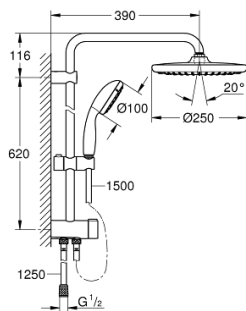

26 680 243 0 VITALIO START SYSTEM 250 FLEX SHOWER SYSTEM WITH DIVERTER FOR WALL MOUNTING

PRODUCT DESCRIPTION

- Colour: matte black
- consisting of:
 - horizontal 390 mm shower arm, adjustable before installation
 - change by diverter between hand shower, head shower or head shower Eco setting
 - head shower Vitalio Start 250 (26 676)
 - 2 spray patterns (via diverter): Rain, SmartRain
 - head shower with black rear cover
 - with ball joint, rotation angle $\pm 10^\circ$
 - 9.5 l/min flow limiter
 - hand shower Vitalio Start 100 (27 940)
 - 1 spray pattern: Rain
 - 5.7 l/min flow limiter
 - adjustable in height with gliding element
 - distance between diverter and upper bracket: 620 mm
 - shower hose VitalioFlex Trend 1500 mm
 - shower hose Vitalioflex Trend 1250 mm
 - flexible installation: connection to faucet / wall union for water supply with 1/2" thread of the 1250 mm shower hose
- GROHE EcoJoy - less water, perfect flow
- GROHE DreamSpray - perfect spray pattern
- GROHE SpeedClean - effortless limescale removal
- Inner WaterGuide - inner insulation for surface protection
- ShockProof silicone ring prevents damage caused by a shower falling
- Consumer edition

26 680 243 0 VITALIO START SYSTEM 250 FLEX SHOWER SYSTEM WITH DIVERTER FOR WALL MOUNTING

SPARE PARTS

- 1: Fibre seal dia. \varnothing 18,5 x \varnothing 12 x 2 (Spare part-nr. 0138900M)
- 2: Dirt strainer (Spare part-nr. 48007000)
- 3: Dirt strainer (Spare part-nr. 0700200M)
- 4: Glide element (Spare part-nr. 121402430)
- 5: Diverter (Spare part-nr. 483382430)
- 6: Compensation disc (Spare part-nr. 26496000)*