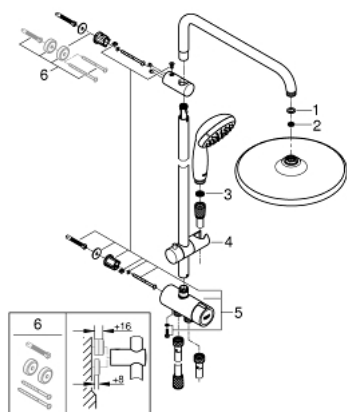

26 680 243 0 VITALIO START SYSTEM 250 FLEX SHOWER SYSTEM WITH DIVERTER FOR WALL MOUNTING

PRODUCT DESCRIPTION

- Colour: matte black
- consisting of:
 - horizontal 390 mm shower arm, adjustable before installation
 - change by diverter between hand shower, head shower or head shower Eco setting
 - head shower Vitalio Start 250 (26 676)
 - 2 spray patterns (via diverter): Rain, SmartRain
 - head shower with black rear cover
 - with ball joint, rotation angle $\pm 10^\circ$
 - 9.5 l/min flow limiter
 - hand shower Vitalio Start 100 (27 940)
 - 1 spray pattern: Rain
 - 5.7 l/min flow limiter
 - adjustable in height with gliding element
 - distance between diverter and upper bracket: 620 mm
 - shower hose VitalioFlex Trend 1500 mm
 - shower hose Vitalioflex Trend 1250 mm
 - flexible installation: connection to faucet / wall union for water supply with 1/2" thread of the 1250 mm shower hose
- GROHE EcoJoy - less water, perfect flow
- GROHE DreamSpray - perfect spray pattern
- GROHE SpeedClean - effortless limescale removal
- Inner WaterGuide - inner insulation for surface protection
- ShockProof silicone ring prevents damage caused by a shower falling
- Consumer edition

26 680 243 0 VITALIO START SYSTEM 250 FLEX SHOWER SYSTEM WITH DIVERTER FOR WALL MOUNTING

SPARE PARTS

- 1: Fibre seal dia. \varnothing 18,5 x \varnothing 12 x 2 (Spare part-nr. 0138900M)
- 2: Dirt strainer (Spare part-nr. 48007000)
- 3: Dirt strainer (Spare part-nr. 0700200M)
- 4: Glide element (Spare part-nr. 121402430)
- 5: Diverter (Spare part-nr. 483382430)
- 6: Compensation disc (Spare part-nr. 26496000)*