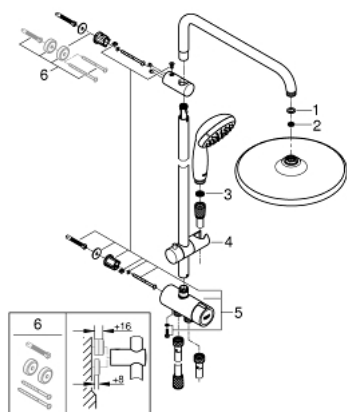

## 26 680 243 0 VITALIO START SYSTEM 250 FLEX SHOWER SYSTEM WITH DIVERTER FOR WALL MOUNTING

### PRODUCT DESCRIPTION

- Tyc: matte black
- consisting of:
  - horizontal 390 mm shower arm, adjustable before installation
  - change by diverter between hand shower, head shower or head shower
- Eco setting
- head shower Vitalio Start 250 (26 676)
- 2 spray patterns (via diverter): Rain, SmartRain
- head shower with black rear cover
- with ball joint, rotation angle  $\pm 10^\circ$
- 9.5 l/min flow limiter
- hand shower Vitalio Start 100 (27 940)
- 
- GROHE EcoJoy 5.7 l/min. flow limiter
- adjustable in height with gliding element
- distance between diverter and upper bracket: 620 mm
- shower hose VitalioFlex Trend 1500 mm 1/2" x 1/2"
- shower hose VitalioFlex Trend 1250 mm 1/2" x 1/2"
- flexible installation: connection to faucet / wall union for water supply with 1/2" thread of the 1250 mm shower hose
- GROHE EcoJoy - Less water, perfect flow
- GROHE DreamSpray - perfect spray pattern
- GROHE SpeedClean - effortless limescale removal
- Inner WaterGuide - inner insulation for surface protection
- ShockProof silicone ring prevents damage caused by a shower falling
- Consumer edition

### SPARE PARTS

- 1: Fibre seal Ø 18,5 x Ø 12 x 2 (Spare part-nr. 0138900M)
- 2: Dirt strainer (Spare part-nr. 48007000)
- 3: Dirt strainer (Spare part-nr. 0700200M)
- 4: Glide element (Spare part-nr. 121402430)
- 5: Diverter (Spare part-nr. 483382430)
- 6: Compensation disc (Spare part-nr. 26496000)\*