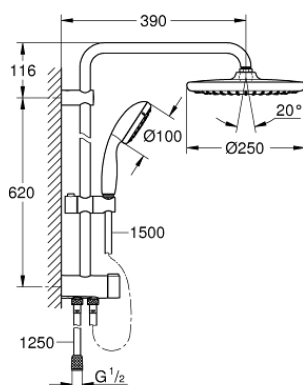

## 26 680 243 0 VITALIO START SYSTEM 250 FLEX SHOWER SYSTEM WITH DIVERTER FOR WALL MOUNTING

### PRODUCT DESCRIPTION

- Tyc: matte black
- consisting of:
  - horizontal 390 mm shower arm, adjustable before installation
  - change by diverter between hand shower, head shower or head shower
- Eco setting
- head shower Vitalio Start 250 (26 676)
- 2 spray patterns (via diverter): Rain, SmartRain
- head shower with black rear cover
- with ball joint, rotation angle  $\pm 10^\circ$
- 9.5 l/min flow limiter
- hand shower Vitalio Start 100 (27 940)
- 
- GROHE EcoJoy 5.7 l/min. flow limiter
- adjustable in height with gliding element
- distance between diverter and upper bracket: 620 mm
- shower hose VitalioFlex Trend 1500 mm 1/2" x 1/2"
- shower hose VitalioFlex Trend 1250 mm 1/2" x 1/2"
- flexible installation: connection to faucet / wall union for water supply with 1/2" thread of the 1250 mm shower hose
- GROHE EcoJoy - Less water, perfect flow
- GROHE DreamSpray - perfect spray pattern
- GROHE SpeedClean - effortless limescale removal
- Inner WaterGuide - inner insulation for surface protection
- ShockProof silicone ring prevents damage caused by a shower falling
- Consumer edition

### SPARE PARTS

- 1: Fibre seal Ø 18,5 x Ø 12 x 2 (Spare part-nr. 0138900M)
- 2: Dirt strainer (Spare part-nr. 48007000)
- 3: Dirt strainer (Spare part-nr. 0700200M)
- 4: Glide element (Spare part-nr. 121402430)
- 5: Diverter (Spare part-nr. 483382430)
- 6: Compensation disc (Spare part-nr. 26496000)\*