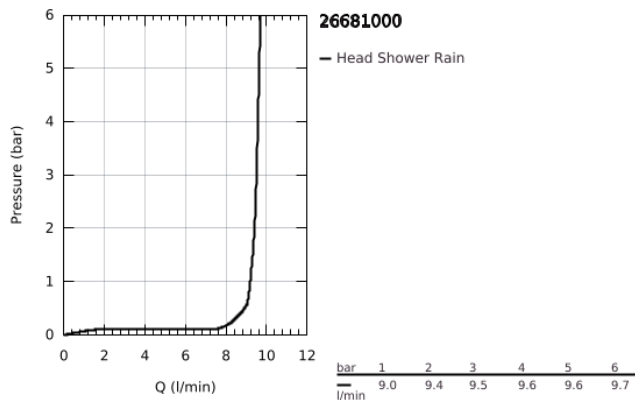

26 681 000 TEMPESTA 250 CUBE HEAD SHOWER 1 SPRAY

PRODUCT DESCRIPTION

- Colour: chrome
- spray pattern: Rain
- maximum flow rate (at 3 bar): 8 l/min
- 250 mm x 250 mm
- fully chrome plated surfaces
- ball joint with turning angle $\pm 10^\circ$
- connection thread 1/2"
- GROHE EcoJoy - less water, perfect flow
- GROHE DreamSpray - perfect spray pattern
- GROHE LongLife finish
- GROHE SpeedClean - effortless limescale removal
- Inner WaterGuide - inner insulation for surface protection
- suitable for instantaneous heater
- professional exclusive

26 681 000 **TEMPESTA 250 CUBE HEAD SHOWER 1 SPRAY**

SPARE PARTS

1: Fibre seal dia. \emptyset 18,5 x \emptyset 12 x 2 (Spare part-nr. 0138900M)

2: Dirt strainer (Spare part-nr. 48007000)