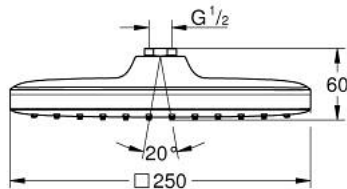

26 681 000 TEMPESTA 250 CUBE HEAD SHOWER 1 SPRAY

PRODUCT DESCRIPTION

- Colour: chrome
- spray pattern: Rain
- maximum flow rate (at 3 bar): 8 l/min
- 250 mm x 250 mm
- fully chrome plated surfaces
- ball joint with turning angle $\pm 10^\circ$
- connection thread 1/2"
- GROHE EcoJoy - less water, perfect flow
- GROHE DreamSpray - perfect spray pattern
- GROHE LongLife finish
- GROHE SpeedClean - effortless limescale removal
- Inner WaterGuide - inner insulation for surface protection
- suitable for instantaneous heater
- professional exclusive

26 681 000 **TEMPESTA 250 CUBE HEAD SHOWER 1 SPRAY**

SPARE PARTS

1: Fibre seal dia. \emptyset 18,5 x \emptyset 12 x 2 (Spare part-nr. 0138900M)

2: Dirt strainer (Spare part-nr. 48007000)