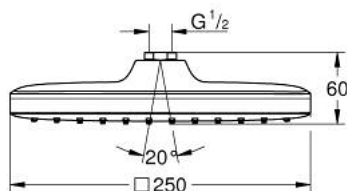

## 26 681 000 TEMPESTA 250 CUBE HEAD SHOWER 1 SPRAY

### PRODUCT DESCRIPTION

- Tyc: Chrome
- spray pattern: Rain
- maximum flow rate (at 3 bar): 8 l/min
- 250 mm x 250 mm
- fully chrome plated surfaces
- ball joint with turning angle  $\pm 10^\circ$
- connection thread 1/2"
- GROHE EcoJoy - Less water, perfect flow
- GROHE DreamSpray - perfect spray pattern
- GROHE LongLife finish
- GROHE SpeedClean - effortless limescale removal
- Inner WaterGuide - inner insulation for surface protection
- suitable for instantaneous heater
- professional exclusive

26 681 000 **TEMPESTA 250 CUBE HEAD SHOWER 1 SPRAY**

**SPARE PARTS**

1: Fibre seal Ø 18,5 x Ø 12 x 2 (Spare part-nr. 0138900M)

2: Dirt strainer (Spare part-nr. 48007000)