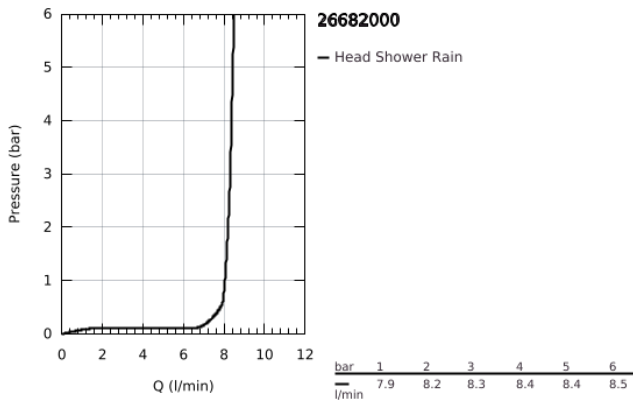

## 26 682 000 TEMPESTA 250 CUBE HEAD SHOWER SET 380 MM, 1 SPRAY

### PRODUCT DESCRIPTION

- Colour: chrome
- consisting of:
  - head shower Tempesta 250 Cube (26 681)
  - spray pattern: Rain
  - fully chrome plated surfaces
  - shower arm 380 mm
- GROHE EcoJoy - less water, perfect flow
- GROHE DreamSpray - perfect spray pattern
- GROHE LongLife finish
- GROHE SpeedClean - effortless limescale removal
- Inner WaterGuide - inner insulation for surface protection
- suitable for instantaneous heater
- professional exclusive

26 682 000 **TEMPESTA 250 CUBE HEAD SHOWER SET 380 MM, 1 SPRAY**

**SPARE PARTS**

1: Fibre seal dia. Ø 18,5 x Ø 12 x 2 (Spare part-nr. 0138900M)

2: Dirt strainer (Spare part-nr. 48007000)

3: Escutcheon (Spare part-nr. 48118000)