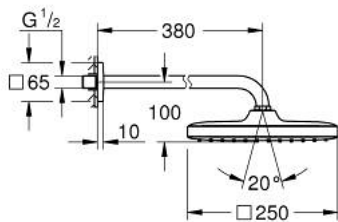

26 682 000 TEMPESTA 250 CUBE HEAD SHOWER SET 380 MM, 1 SPRAY

PRODUCT DESCRIPTION

- Tyc: Chrome
- consisting of:
 - head shower Tempesta 250 Cube (26 681)
 - spray pattern: Rain
 - fully chrome plated surfaces
 - shower arm 380 mm
 - GROHE EcoJoy - Less water, perfect flow
 - GROHE DreamSpray - perfect spray pattern
 - GROHE LongLife finish
 - GROHE SpeedClean - effortless limescale removal
 - Inner WaterGuide - inner insulation for surface protection
 - suitable for instantaneous heater
 - professional exclusive

26 682 000 **TEMPESTA 250 CUBE HEAD SHOWER SET 380 MM, 1 SPRAY**

SPARE PARTS

- 1: Fibre seal Ø 18,5 x Ø 12 x 2 (Spare part-nr. 0138900M)
- 2: Dirt strainer (Spare part-nr. 48007000)
- 3: Escutcheon (Spare part-nr. 48118000)