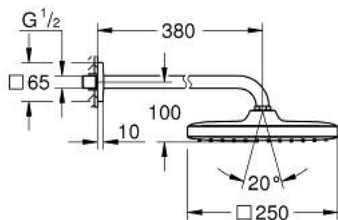

26 682 000 TEMPESTA 250 CUBE HEAD SHOWER SET 380 MM, 1 SPRAY

PRODUCT DESCRIPTION

- Tyc: Chrome
- consisting of:
 - head shower Tempesta 250 Cube (26 681)
 - spray pattern: Rain
 - fully chrome plated surfaces
 - shower arm 380 mm
 - with square escutcheon
- GROHE EcoJoy - Less water, perfect flow
- GROHE DreamSpray - perfect spray pattern
- GROHE LongLife finish
- GROHE SpeedClean - effortless limescale removal
- Inner WaterGuide - inner insulation for surface protection
- suitable for instantaneous heater
- professional exclusive

26 682 000 **TEMPESTA 250 CUBE HEAD SHOWER SET 380 MM, 1 SPRAY**

SPARE PARTS

- 1: Fibre seal Ø 18,5 x Ø 12 x 2 (Spare part-nr. 0138900M)
- 2: Dirt strainer (Spare part-nr. 48007000)
- 3: Escutcheon (Spare part-nr. 48118000)