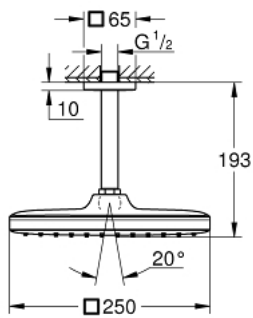

26 683 000 **TEMPESTA 250 CUBE HEAD SHOWER SET CEILING 142 MM, 1 SPRAY**

PRODUCT DESCRIPTION

- Colour: chrome
- consisting of:
 - head shower Tempesta 250 Cube (26 681)
 - spray pattern: Rain
 - fully chrome plated surfaces
 - shower arm ceiling 142 mm (27 485)
- GROHE EcoJoy - less water, perfect flow
- GROHE DreamSpray - perfect spray pattern
- GROHE LongLife finish
- GROHE SpeedClean - effortless limescale removal
- Inner WaterGuide - inner insulation for surface protection
- suitable for instantaneous heater
- professional exclusive

26 683 000 **TEMPESTA 250 CUBE HEAD SHOWER SET CEILING 142 MM, 1 SPRAY**

SPARE PARTS

- 1: Fibre seal dia. \varnothing 18,5 x \varnothing 12 x 2 (Spare part-nr. 0138900M)
- 2: Dirt strainer (Spare part-nr. 48007000)
- 3: Escutcheon (Spare part-nr. 48118000)