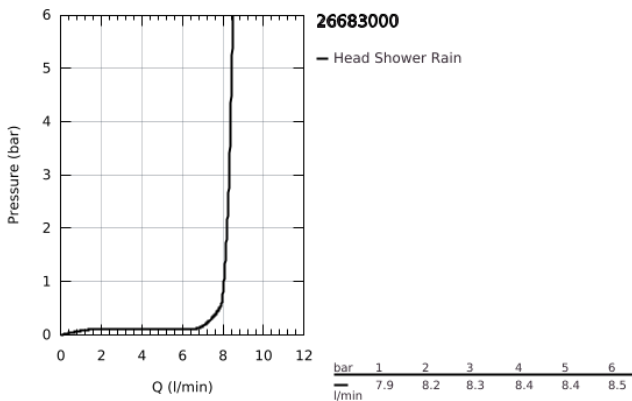

26 683 000 **TEMPESTA 250 CUBE HEAD SHOWER SET CEILING 142 MM, 1 SPRAY**

PRODUCT DESCRIPTION

- Colour: chrome
- consisting of:
 - head shower Tempesta 250 Cube (26 681)
 - spray pattern: Rain
 - fully chrome plated surfaces
 - shower arm ceiling 142 mm (27 485)
- GROHE EcoJoy - less water, perfect flow
- GROHE DreamSpray - perfect spray pattern
- GROHE LongLife finish
- GROHE SpeedClean - effortless limescale removal
- Inner WaterGuide - inner insulation for surface protection
- suitable for instantaneous heater
- professional exclusive

26 683 000 **TEMPESTA 250 CUBE HEAD SHOWER SET CEILING 142 MM, 1 SPRAY**

SPARE PARTS

- 1: Fibre seal dia. \varnothing 18,5 x \varnothing 12 x 2 (Spare part-nr. 0138900M)
- 2: Dirt strainer (Spare part-nr. 48007000)
- 3: Escutcheon (Spare part-nr. 48118000)