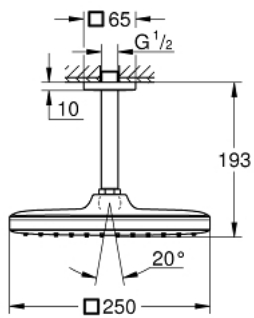

26 683 000 TEMPESTA 250 CUBE HEAD SHOWER SET CEILING 142 MM, 1 SPRAY

PRODUCT DESCRIPTION

- Tyc: Chrome
- consisting of:
 - head shower Tempesta 250 Cube (26 681)
 - spray pattern: Rain
 - fully chrome plated surfaces
 - shower arm ceiling 142 mm (27 485)
 - with square escutcheon
 - GROHE EcoJoy - Less water, perfect flow
 - GROHE DreamSpray - perfect spray pattern
 - GROHE LongLife finish
 - GROHE SpeedClean - effortless limescale removal
 - Inner WaterGuide - inner insulation for surface protection
 - suitable for instantaneous heater
 - professional exclusive

26 683 000 **TEMPESTA 250 CUBE HEAD SHOWER SET CEILING 142 MM, 1 SPRAY**

SPARE PARTS

- 1: Fibre seal Ø 18,5 x Ø 12 x 2 (Spare part-nr. 0138900M)
- 2: Dirt strainer (Spare part-nr. 48007000)
- 3: Escutcheon (Spare part-nr. 48118000)