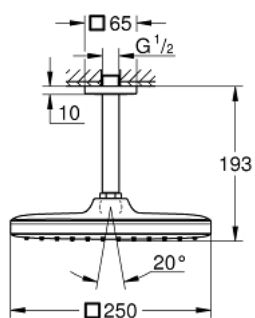

26 683 000 TEMPESTA 250 CUBE HEAD SHOWER SET CEILING 142 MM, 1 SPRAY

PRODUCT DESCRIPTION

- Tyc: Chrome
- consisting of:
 - head shower Tempesta 250 Cube (26 681)
 - spray pattern: Rain
 - fully chrome plated surfaces
 - shower arm ceiling 142 mm (27 485)
- GROHE EcoJoy - Less water, perfect flow
- GROHE DreamSpray - perfect spray pattern
- GROHE LongLife finish
- GROHE SpeedClean - effortless limescale removal
- Inner WaterGuide - inner insulation for surface protection
- suitable for instantaneous heater
- professional exclusive

26 683 000 **TEMPESTA 250 CUBE HEAD SHOWER SET CEILING 142 MM, 1 SPRAY**

SPARE PARTS

- 1: Fibre seal Ø 18,5 x Ø 12 x 2 (Spare part-nr. 0138900M)
- 2: Dirt strainer (Spare part-nr. 48007000)
- 3: Escutcheon (Spare part-nr. 48118000)