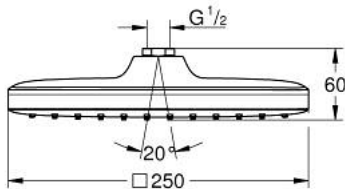

26 685 000 TEMPESTA 250 CUBE HEAD SHOWER 1 SPRAY

PRODUCT DESCRIPTION

- Colour: chrome
- spray pattern: Rain
- maximum flow rate (at 3 bar): 8 l/min
- 250 mm x 250 mm
- head shower with white rear cover
- ball joint with turning angle $\pm 10^\circ$
- connection thread 1/2"
- GROHE EcoJoy - less water, perfect flow
- GROHE DreamSpray - perfect spray pattern
- GROHE LongLife finish
- GROHE SpeedClean - effortless limescale removal
- Inner WaterGuide - inner insulation for surface protection
- suitable for instantaneous heater
- professional exclusive

26 685 000 **TEMPESTA 250 CUBE HEAD SHOWER 1 SPRAY**

SPARE PARTS

1: Fibre seal dia. \emptyset 18,5 x \emptyset 12 x 2 (Spare part-nr. 0138900M)

2: Dirt strainer (Spare part-nr. 48007000)