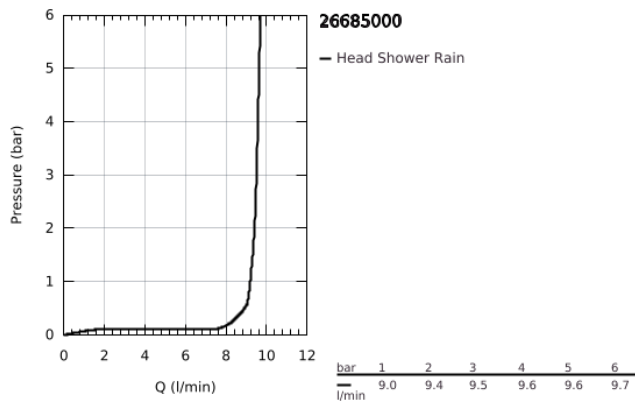

26 685 000 TEMPESTA 250 CUBE HEAD SHOWER 1 SPRAY

PRODUCT DESCRIPTION

- Colour: chrome
- spray pattern: Rain
- maximum flow rate (at 3 bar): 8 l/min
- 250 mm x 250 mm
- head shower with white rear cover
- ball joint with turning angle $\pm 10^\circ$
- connection thread 1/2"
- GROHE EcoJoy - less water, perfect flow
- GROHE DreamSpray - perfect spray pattern
- GROHE LongLife finish
- GROHE SpeedClean - effortless limescale removal
- Inner WaterGuide - inner insulation for surface protection
- suitable for instantaneous heater
- professional exclusive

26 685 000 **TEMPESTA 250 CUBE HEAD SHOWER 1 SPRAY**

SPARE PARTS

1: Fibre seal dia. \emptyset 18,5 x \emptyset 12 x 2 (Spare part-nr. 0138900M)

2: Dirt strainer (Spare part-nr. 48007000)