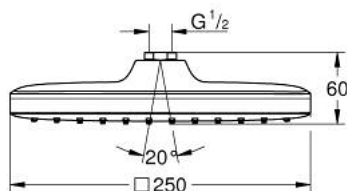

26 685 000 TEMPESTA 250 CUBE HEAD SHOWER 1 SPRAY

PRODUCT DESCRIPTION

- Tyc: Chrome
- spray pattern: Rain
- maximum flow rate (at 3 bar): 8 l/min
- 250 mm x 250 mm
- head shower with white rear cover
- ball joint with turning angle $\pm 10^\circ$
- connection thread 1/2"
- GROHE EcoJoy - Less water, perfect flow
- GROHE DreamSpray - perfect spray pattern
- GROHE LongLife finish
- GROHE SpeedClean - effortless limescale removal
- Inner WaterGuide - inner insulation for surface protection
- suitable for instantaneous heater
- professional exclusive

26 685 000 **TEMPESTA 250 CUBE HEAD SHOWER 1 SPRAY**

SPARE PARTS

1: Fibre seal Ø 18,5 x Ø 12 x 2 (Spare part-nr. 0138900M)

2: Dirt strainer (Spare part-nr. 48007000)