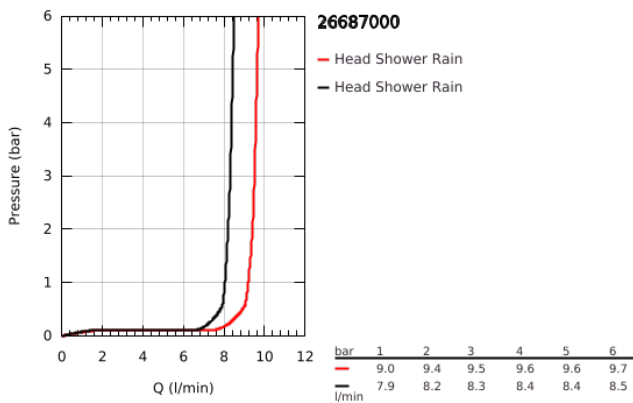

## 26 687 000 TEMPESTA 250 CUBE HEAD SHOWER SET 380 MM, 1 SPRAY

### PRODUCT DESCRIPTION

- Colour: chrome
- consisting of:
  - head shower Tempesta 250 Cube (26 685)
  - spray pattern: Rain
  - maximum flow rate (at 3 bar): 8.3 l/min
  - head shower with white rear cover
  - shower arm 380 mm
  - with square escutcheon
- GROHE EcoJoy - less water, perfect flow
- GROHE DreamSpray - perfect spray pattern
- GROHE LongLife finish
- GROHE SpeedClean - effortless limescale removal
- Inner WaterGuide - inner insulation for surface protection
- suitable for instantaneous heater
- professional exclusive

26 687 000 **TEMPESTA 250 CUBE HEAD SHOWER SET 380 MM, 1 SPRAY**

**SPARE PARTS**

1: Fibre seal dia. Ø 18,5 x Ø 12 x 2 (Spare part-nr. 0138900M)

2: Dirt strainer (Spare part-nr. 48007000)

3: Escutcheon (Spare part-nr. 48118000)