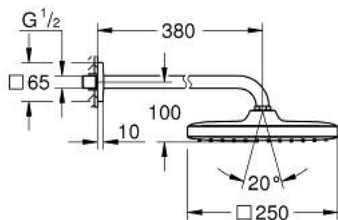

## 26 687 000 TEMPESTA 250 CUBE HEAD SHOWER SET 380 MM, 1 SPRAY

### PRODUCT DESCRIPTION

- Colour: chrome
- consisting of:
  - head shower Tempesta 250 Cube (26 685)
  - spray pattern: Rain
  - maximum flow rate (at 3 bar): 8.3 l/min
  - head shower with white rear cover
  - shower arm 380 mm
  - with square escutcheon
- GROHE EcoJoy - less water, perfect flow
- GROHE DreamSpray - perfect spray pattern
- GROHE LongLife finish
- GROHE SpeedClean - effortless limescale removal
- Inner WaterGuide - inner insulation for surface protection
- suitable for instantaneous heater
- professional exclusive

26 687 000 **TEMPESTA 250 CUBE HEAD SHOWER SET 380 MM, 1 SPRAY**

**SPARE PARTS**

1: Fibre seal dia. Ø 18,5 x Ø 12 x 2 (Spare part-nr. 0138900M)

2: Dirt strainer (Spare part-nr. 48007000)

3: Escutcheon (Spare part-nr. 48118000)