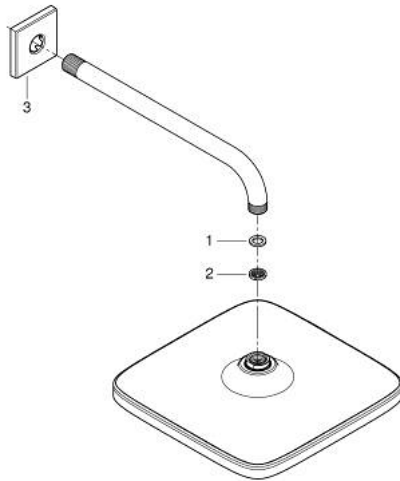

26 687 000 TEMPESTA 250 CUBE HEAD SHOWER SET 380 MM, 1 SPRAY

PRODUCT DESCRIPTION

- Tyc: Chrome
- consisting of:
 - head shower Tempesta 250 Cube (26 685)
 - spray pattern: Rain
 - maximum flow rate (at 3 bar): 8.3 l/min
 - head shower with white rear cover
 - shower arm 380 mm
 - with square escutcheon
- GROHE EcoJoy - Less water, perfect flow
- GROHE DreamSpray - perfect spray pattern
- GROHE LongLife finish
- GROHE SpeedClean - effortless limescale removal
- Inner WaterGuide - inner insulation for surface protection
- suitable for instantaneous heater
- professional exclusive

26 687 000 **TEMPESTA 250 CUBE HEAD SHOWER SET 380 MM, 1 SPRAY**

SPARE PARTS

- 1: Fibre seal Ø 18,5 x Ø 12 x 2 (Spare part-nr. 0138900M)
- 2: Dirt strainer (Spare part-nr. 48007000)
- 3: Escutcheon (Spare part-nr. 48118000)