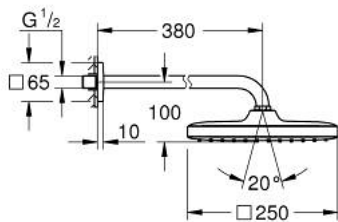

26 687 000 TEMPESTA 250 CUBE HEAD SHOWER SET 380 MM, 1 SPRAY

PRODUCT DESCRIPTION

- Tyc: Chrome
- consisting of:
 - head shower Tempesta 250 Cube (26 685)
 - spray pattern: Rain
 - maximum flow rate (at 3 bar): 8.3 l/min
 - head shower with white rear cover
 - shower arm 380 mm
 - with square escutcheon
- GROHE EcoJoy - Less water, perfect flow
- GROHE DreamSpray - perfect spray pattern
- GROHE LongLife finish
- GROHE SpeedClean - effortless limescale removal
- Inner WaterGuide - inner insulation for surface protection
- suitable for instantaneous heater
- professional exclusive

26 687 000 **TEMPESTA 250 CUBE HEAD SHOWER SET 380 MM, 1 SPRAY**

SPARE PARTS

- 1: Fibre seal Ø 18,5 x Ø 12 x 2 (Spare part-nr. 0138900M)
- 2: Dirt strainer (Spare part-nr. 48007000)
- 3: Escutcheon (Spare part-nr. 48118000)