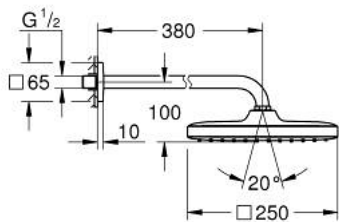

26 687 000 TEMPESTA 250 CUBE HEAD SHOWER SET 380 MM, 1 SPRAY

PRODUCT DESCRIPTION

- Tyc: Chrome
- consisting of:
 - head shower Tempesta 250 Cube (26 685)
 - spray pattern: Rain
 - maximum flow rate (at 3 bar): 8.3 l/min
 - head shower with white rear cover
 - shower arm 380 mm
- GROHE EcoJoy - Less water, perfect flow
- GROHE DreamSpray - perfect spray pattern
- GROHE LongLife finish
- GROHE SpeedClean - effortless limescale removal
- Inner WaterGuide - inner insulation for surface protection
- suitable for instantaneous heater
- professional exclusive

26 687 000 **TEMPESTA 250 CUBE HEAD SHOWER SET 380 MM, 1 SPRAY**

SPARE PARTS

1: Fibre seal Ø 18,5 x Ø 12 x 2 (Spare part-nr. 0138900M)

2: Dirt strainer (Spare part-nr. 48007000)

3: Escutcheon (Spare part-nr. 48118000)