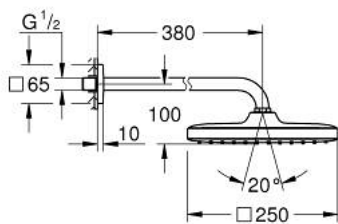

26 687 DL0 TEMPESTA 250 CUBE HEAD SHOWER SET 380 MM, 1 SPRAY

PRODUCT DESCRIPTION

- Colour: brushed warm sunset
- consisting of:
 - head shower Tempesta 250 Cube (26 685)
 - spray pattern: Rain
 - maximum flow rate (at 3 bar): 8.3 l/min
 - head shower with white rear cover
 - shower arm 380 mm
- GROHE EcoJoy - less water, perfect flow
- GROHE DreamSpray - perfect spray pattern
- GROHE LongLife finish
- GROHE SpeedClean - effortless limescale removal
- Inner WaterGuide - inner insulation for surface protection
- suitable for instantaneous heater
- professional exclusive

26 687 DL0 **TEMPESTA 250 CUBE HEAD SHOWER SET 380 MM, 1 SPRAY**

SPARE PARTS

1: Fibre seal dia. Ø 18,5 x Ø 12 x 2 (Spare part-nr. 0138900M)

2: Dirt strainer (Spare part-nr. 48007000)

3: Escutcheon (Spare part-nr. 48118DL0)