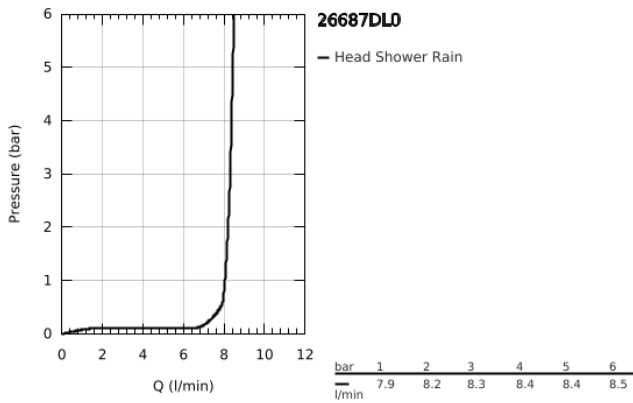

26 687 DL0 TEMPESTA 250 CUBE HEAD SHOWER SET 380 MM, 1 SPRAY

PRODUCT DESCRIPTION

- Colour: brushed warm sunset
- consisting of:
 - head shower Tempesta 250 Cube (26 685)
 - spray pattern: Rain
 - maximum flow rate (at 3 bar): 8.3 l/min
 - head shower with white rear cover
 - shower arm 380 mm
- GROHE EcoJoy - less water, perfect flow
- GROHE DreamSpray - perfect spray pattern
- GROHE LongLife finish
- GROHE SpeedClean - effortless limescale removal
- Inner WaterGuide - inner insulation for surface protection
- suitable for instantaneous heater
- professional exclusive

26 687 DL0 **TEMPESTA 250 CUBE HEAD SHOWER SET 380 MM, 1 SPRAY**

SPARE PARTS

1: Fibre seal dia. Ø 18,5 x Ø 12 x 2 (Spare part-nr. 0138900M)

2: Dirt strainer (Spare part-nr. 48007000)

3: Escutcheon (Spare part-nr. 48118DL0)