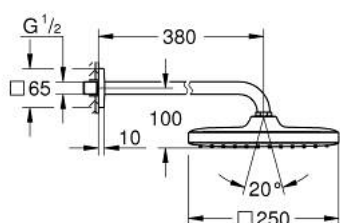

## 26 687 GN0 TEMPESTA 250 CUBE HEAD SHOWER SET 380 MM, 1 SPRAY

### PRODUCT DESCRIPTION

- Tyc: brushed cool sunrise
- consisting of:
  - head shower Tempesta 250 Cube (26 685)
  - spray pattern: Rain
  - maximum flow rate (at 3 bar): 8.3 l/min
  - head shower with white rear cover
  - shower arm 380 mm
- GROHE EcoJoy - Less water, perfect flow
- GROHE DreamSpray - perfect spray pattern
- GROHE LongLife finish
- GROHE SpeedClean - effortless limescale removal
- Inner WaterGuide - inner insulation for surface protection
- suitable for instantaneous heater
- professional exclusive

26 687 GN0 **TEMPESTA 250 CUBE HEAD SHOWER SET 380 MM, 1 SPRAY**

**SPARE PARTS**

1: Fibre seal Ø 18,5 x Ø 12 x 2 (Spare part-nr. 0138900M)

2: Dirt strainer (Spare part-nr. 48007000)

3: Escutcheon (Spare part-nr. 48118GN0)