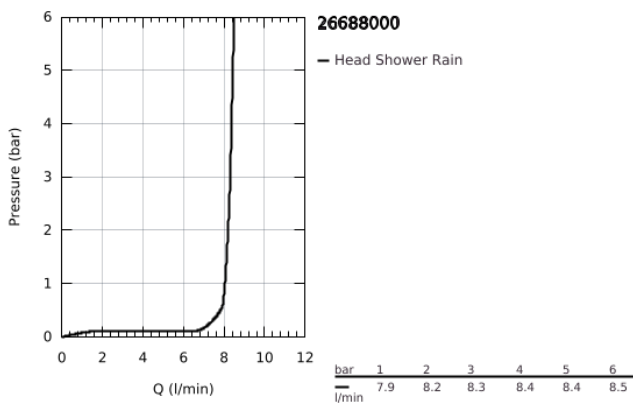

26 688 000 TEMPESTA 250 CUBE HEAD SHOWER SET CEILING 142 MM, 1 SPRAY

PRODUCT DESCRIPTION

- Colour: chrome
- consisting of:
 - head shower Tempesta 250 Cube (26 685)
 - spray pattern: Rain
 - maximum flow rate (at 3 bar): 8.3 l/min
 - head shower with white rear cover
 - shower arm ceiling 142 mm (27 485)
 - with square escutcheon
- GROHE EcoJoy - less water, perfect flow
- GROHE DreamSpray - perfect spray pattern
- GROHE LongLife finish
- GROHE SpeedClean - effortless limescale removal
- Inner WaterGuide - inner insulation for surface protection
- suitable for instantaneous heater
- professional exclusive

26 688 000 **TEMPESTA 250 CUBE HEAD SHOWER SET CEILING 142 MM, 1 SPRAY**

SPARE PARTS

- 1: Fibre seal dia. \varnothing 18,5 x \varnothing 12 x 2 (Spare part-nr. 0138900M)
- 2: Dirt strainer (Spare part-nr. 48007000)
- 3: Escutcheon (Spare part-nr. 48118000)