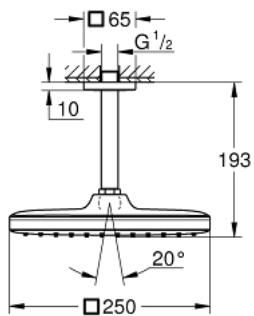

26 688 000 TEMPESTA 250 CUBE HEAD SHOWER SET CEILING 142 MM, 1 SPRAY

PRODUCT DESCRIPTION

- Colour: chrome
- consisting of:
 - head shower Tempesta 250 Cube (26 685)
 - spray pattern: Rain
 - maximum flow rate (at 3 bar): 8.3 l/min
 - head shower with white rear cover
 - shower arm ceiling 142 mm (27 485)
 - with square escutcheon
- GROHE EcoJoy - less water, perfect flow
- GROHE DreamSpray - perfect spray pattern
- GROHE LongLife finish
- GROHE SpeedClean - effortless limescale removal
- Inner WaterGuide - inner insulation for surface protection
- suitable for instantaneous heater
- professional exclusive

26 688 000 **TEMPESTA 250 CUBE HEAD SHOWER SET CEILING 142 MM, 1 SPRAY**

SPARE PARTS

- 1: Fibre seal dia. \varnothing 18,5 x \varnothing 12 x 2 (Spare part-nr. 0138900M)
- 2: Dirt strainer (Spare part-nr. 48007000)
- 3: Escutcheon (Spare part-nr. 48118000)