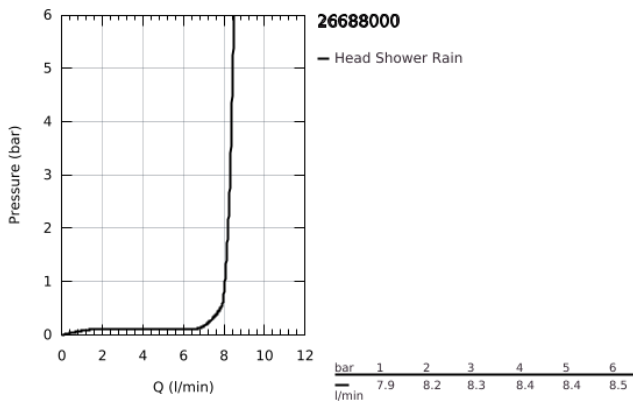

26 688 000 **TEMPESTA 250 CUBE HEAD SHOWER SET CEILING 142 MM, 1 SPRAY**

PRODUCT DESCRIPTION

- Colour: chrome
- consisting of:
- head shower Tempesta 250 Cube (26 685)
- spray pattern: Rain
- maximum flow rate (at 3 bar): 8.3 l/min
- head shower with white rear cover
- shower arm ceiling 142 mm (27 485)
- GROHE EcoJoy - less water, perfect flow
- GROHE DreamSpray - perfect spray pattern
- GROHE LongLife finish
- GROHE SpeedClean - effortless limescale removal
- Inner WaterGuide - inner insulation for surface protection
- suitable for instantaneous heater
- professional exclusive

26 688 000 **TEMPESTA 250 CUBE HEAD SHOWER SET CEILING 142 MM, 1 SPRAY**

SPARE PARTS

- 1: Fibre seal dia. \varnothing 18,5 x \varnothing 12 x 2 (Spare part-nr. 0138900M)
- 2: Dirt strainer (Spare part-nr. 48007000)
- 3: Escutcheon (Spare part-nr. 48118000)