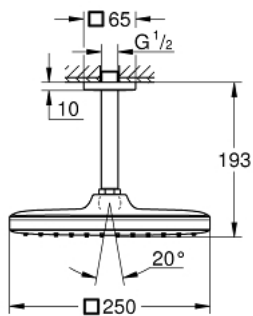

26 688 000 **TEMPESTA 250 CUBE HEAD SHOWER SET CEILING 142 MM, 1 SPRAY**

PRODUCT DESCRIPTION

- Colour: chrome
- consisting of:
- head shower Tempesta 250 Cube (26 685)
- spray pattern: Rain
- maximum flow rate (at 3 bar): 8.3 l/min
- head shower with white rear cover
- shower arm ceiling 142 mm (27 485)
- GROHE EcoJoy - less water, perfect flow
- GROHE DreamSpray - perfect spray pattern
- GROHE LongLife finish
- GROHE SpeedClean - effortless limescale removal
- Inner WaterGuide - inner insulation for surface protection
- suitable for instantaneous heater
- professional exclusive

26 688 000 **TEMPESTA 250 CUBE HEAD SHOWER SET CEILING 142 MM, 1 SPRAY**

SPARE PARTS

- 1: Fibre seal dia. \varnothing 18,5 x \varnothing 12 x 2 (Spare part-nr. 0138900M)
- 2: Dirt strainer (Spare part-nr. 48007000)
- 3: Escutcheon (Spare part-nr. 48118000)