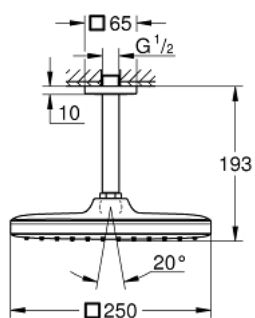

26 688 000 TEMPESTA 250 CUBE HEAD SHOWER SET CEILING 142 MM, 1 SPRAY

PRODUCT DESCRIPTION

- Tyc: Chrome
- consisting of:
 - head shower Tempesta 250 Cube (26 685)
 - spray pattern: Rain
 - maximum flow rate (at 3 bar): 8.3 l/min
 - head shower with white rear cover
 - shower arm ceiling 142 mm (27 485)
 - with square escutcheon
 - GROHE EcoJoy - Less water, perfect flow
 - GROHE DreamSpray - perfect spray pattern
 - GROHE LongLife finish
 - GROHE SpeedClean - effortless limescale removal
 - Inner WaterGuide - inner insulation for surface protection
 - suitable for instantaneous heater
 - professional exclusive

26 688 000 **TEMPESTA 250 CUBE HEAD SHOWER SET CEILING 142 MM, 1 SPRAY**

SPARE PARTS

- 1: Fibre seal Ø 18,5 x Ø 12 x 2 (Spare part-nr. 0138900M)
- 2: Dirt strainer (Spare part-nr. 48007000)
- 3: Escutcheon (Spare part-nr. 48118000)