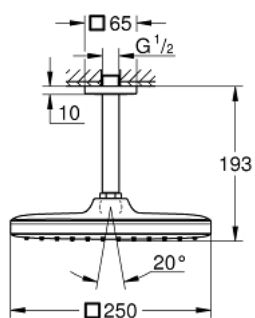

26 688 000 TEMPESTA 250 CUBE HEAD SHOWER SET CEILING 142 MM, 1 SPRAY

PRODUCT DESCRIPTION

- Tyc: Chrome
- consisting of:
 - head shower Tempesta 250 Cube (26 685)
 - spray pattern: Rain
 - maximum flow rate (at 3 bar): 8.3 l/min
 - head shower with white rear cover
 - shower arm ceiling 142 mm (27 485)
 - GROHE EcoJoy - Less water, perfect flow
 - GROHE DreamSpray - perfect spray pattern
 - GROHE LongLife finish
 - GROHE SpeedClean - effortless limescale removal
 - Inner WaterGuide - inner insulation for surface protection
 - suitable for instantaneous heater
- professional exclusive

26 688 000 **TEMPESTA 250 CUBE HEAD SHOWER SET CEILING 142 MM, 1 SPRAY**

SPARE PARTS

- 1: Fibre seal Ø 18,5 x Ø 12 x 2 (Spare part-nr. 0138900M)
- 2: Dirt strainer (Spare part-nr. 48007000)
- 3: Escutcheon (Spare part-nr. 48118000)