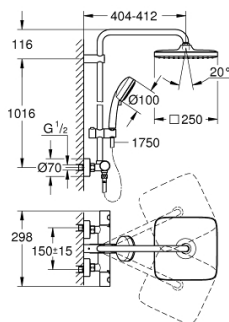

26 689 000 TEMPESTA COSMOPOLITAN SYSTEM 250 CUBE SHOWER SYSTEM WITH THERMOSTAT FOR WALL MOUNTING

PRODUCT DESCRIPTION

- Colour: chrome
- consisting of:
  - horizontal swivable 390 mm shower arm
  - exposed thermostat with Aquadimmer function
  - allows change between:
    - head shower Tempesta 250 Cube (26 685)
    - spray pattern: Rain
    - head shower with white rear cover
    - with ball joint, rotation angle $\pm 10^\circ$
  - 9.5 l/min flow limiter
  - hand shower Tempesta Cosmopolitan 100 (27 571 001)
  - 2 spray patterns: Rain, Jet
  - 5.7 l/min flow limiter
  - adjustable in height with gliding element
  - Rotaflex TwistStop shower hose 1750 mm 1/2" x 1/2" (28 410)
  - GROHE EcoJoy - less water, perfect flow
  - GROHE TurboStat - compact cartridge with wax thermoelement
  - GROHE SafeStop - safety button at 38°C
  - GROHE SafeStop Plus - optional temperature limiter at 43°C included
  - GROHE DreamSpray - perfect spray pattern
  - GROHE LongLife finish
  - GROHE SpeedClean - effortless limescale removal
  - Inner WaterGuide - inner insulation for surface protection
  - TwistStop - to prevent hose from twisting
  - suitable for instantaneous heaters from 18 kW/h
  - minimum flow rate 7 l/min
  - optional upgrade: GROHE EasyReach tray (26 362), sold separately
  - professional exclusive