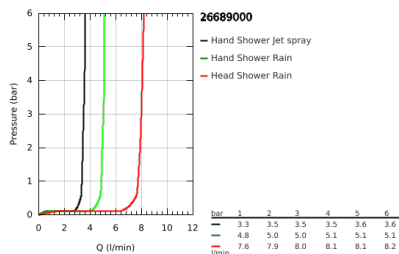

26 689 000 TEMPESTA COSMOPOLITAN SYSTEM 250 CUBE SHOWER SYSTEM WITH THERMOSTAT FOR WALL MOUNTING

PRODUCT DESCRIPTION

- Colour: chrome
- consisting of:
 - horizontal swivable 390 mm shower arm
 - exposed thermostat with Aquadimmer function
 - allows change between:
 - head shower Tempesta 250 Cube (26 685)
 - spray pattern: Rain
 - head shower with white rear cover
 - with ball joint, rotation angle $\pm 10^\circ$
 - 9.5 l/min flow limiter
 - hand shower Tempesta Cosmopolitan 100 (27 571 001)
 - 2 spray patterns: Rain, Jet
 - 5.7 l/min flow limiter
 - adjustable in height with gliding element
 - Rotaflex TwistStop shower hose 1750 mm 1/2" x 1/2" (28 410)
 - GROHE EcoJoy - less water, perfect flow
 - GROHE TurboStat - compact cartridge with wax thermoelement
 - GROHE SafeStop - safety button at 38°C
 - GROHE SafeStop Plus - optional temperature limiter at 43°C included
 - GROHE DreamSpray - perfect spray pattern
 - GROHE LongLife finish
 - GROHE SpeedClean - effortless limescale removal
 - Inner WaterGuide - inner insulation for surface protection
 - TwistStop - to prevent hose from twisting
 - suitable for instantaneous heaters from 18 kW/h
 - minimum flow rate 7 l/min
 - optional upgrade: GROHE EasyReach tray (26 362), sold separately
 - professional exclusive