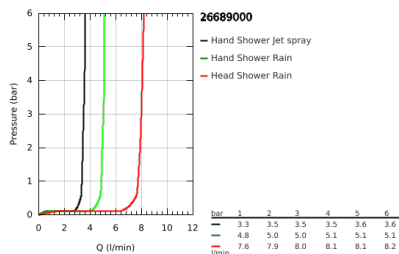

26 689 000 TEMPESTA COSMOPOLITAN SYSTEM 250 CUBE SHOWER SYSTEM WITH THERMOSTAT FOR WALL MOUNTING

PRODUCT DESCRIPTION

- Colour: chrome
- consisting of:
 - horizontal swivable 390 mm shower arm
 - exposed thermostat with Aquadimmer function
 - allows change between:
 - head shower Tempesta 250 Cube (26 685)
 - spray pattern: Rain
 - head shower with white rear cover
 - with ball joint, rotation angle $\pm 10^\circ$
 - GROHE EcoJoy 9.5 l/min flow limiter
- hand shower Tempesta Cosmopolitan 100 (27 571 001)
- 2 spray patterns: Rain, Jet
- GROHE EcoJoy 5.7 l/min. flow limiter
- adjustable in height with gliding element
- Rotaflex TwistStop shower hose 1750 mm 1/2" x 1/2" (28 410)
- GROHE EcoJoy - less water, perfect flow
- GROHE TurboStat - compact cartridge with wax thermoelement
- GROHE SafeStop - safety button at 38°C
- GROHE SafeStop Plus - optional temperature limiter at 43°C included
- GROHE DreamSpray - perfect spray pattern
- GROHE LongLife finish
- GROHE SpeedClean - effortless limescale removal
- Inner WaterGuide - inner insulation for surface protection
- TwistStop - to prevent hose from twisting
- suitable for instantaneous heaters from 18 kW/h
- minimum flow rate 7 l/min
- optional upgrade: GROHE EasyReach tray (26 362), sold separately
- professional exclusive