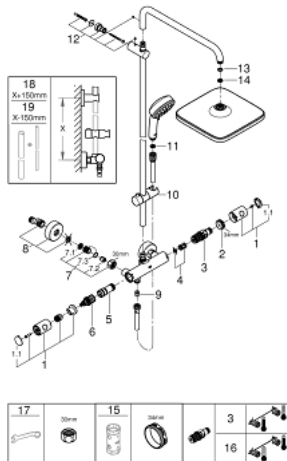

26 689 000 TEMPESTA COSMOPOLITAN SYSTEM 250 CUBE SHOWER SYSTEM WITH THERMOSTAT FOR WALL MOUNTING

SPARE PARTS

- 1: Metal handle 1/2" (Spare part-nr. 47984000)
- 1.1: Cover cap (Spare part-nr. 6458500M)
- 2: retaining ring (Spare part-nr. 47743000)
- 3: Thermostatic compact cartridge 1/2" (Spare part-nr. 47439000)
- 4: Buffer (Spare part-nr. 47398000)
- 5: Water flow (Spare part-nr. 47751000)
- 6: Aquadimmer (Spare part-nr. 12433000)
- 7: Non-return valve (Spare part-nr. 47189000)
- 7.1: Filter (Spare part-nr. 0726400M)
- 7.2: Non-return valve (Spare part-nr. 08565000)
- 7.3: O-Ring Ø17 x Ø2 (Spare part-nr. 0305500M)
- 8: S-union (Spare part-nr. 12662000)
- 9: Non-return valve (Spare part-nr. 08565000)
- 10: Glide element (Spare part-nr. 12140000)
- 11: Dirt strainer (Spare part-nr. 0700200M)
- 12: Shower rail holder (Spare part-nr. 48423000)
- 13: Fibre seal dia. Ø 18,5 x Ø 12 x 2 (Spare part-nr. 0138900M)
- 14: Dirt strainer (Spare part-nr. 48007000)
- 15: Socket spanner (Spare part-nr. 19332000)*
- 16: GROHE TurboStat cartridge 1/2" (Spare part-nr. 47175000)*
- 17: Special spanner (Spare part-nr. 19377000)*
- 18: Shower system pipe for retrofitting (Spare part-nr. 48053000)*
- 19: Shower system pipe for retrofitting (Spare part-nr. 48054000)*