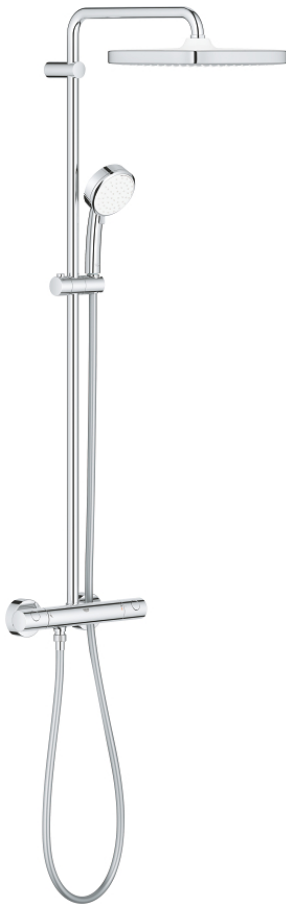

26 689 000 TEMPESTA COSMOPOLITAN SYSTEM 250 CUBE SHOWER SYSTEM WITH THERMOSTAT FOR WALL MOUNTING

PRODUCT DESCRIPTION

- Tyc: Chrome
- consisting of:
 - horizontal swivable 390 mm shower arm
 - exposed thermostat with Aquadimmer function
 - allows change between:
 - head shower Tempesta 250 Cube (26 685)
 - spray pattern: Rain
 - head shower with white rear cover
 - with ball joint, rotation angle $\pm 10^\circ$
 - GROHE EcoJoy 9.5 l/min flow limiter
 - hand shower Tempesta Cosmopolitan 100 (27 571)
 - 2 spray patterns: Rain, Jet
 - GROHE EcoJoy 5.7 l/min. flow limiter
 - adjustable in height with gliding element
 - Rotaflex TwistStop shower hose 1750 mm 1/2" x 1/2" (28 410)
 - GROHE EcoJoy - Less water, perfect flow
 - GROHE TurboStat - compact cartridge with wax thermoelement
 - GROHE SafeStop safety button at 38°C (calibration required)
 - GROHE SafeStop Plus - optional temperature limiter at 43°C included
 - GROHE DreamSpray - perfect spray pattern
 - GROHE LongLife finish
 - GROHE SpeedClean - effortless limescale removal
 - Inner WaterGuide - inner insulation for surface protection
 - TwistStop - to prevent hose from twisting
 - suitable for instantaneous heaters from 18 kW/h
 - minimum flow rate 7 l/min
 - optional upgrade: GROHE EasyReach tray (26 362), sold separately
 - professional exclusive