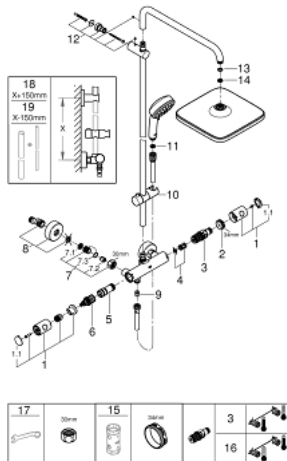

26 689 000 TEMPESTA COSMOPOLITAN SYSTEM 250 CUBE SHOWER SYSTEM WITH THERMOSTAT FOR WALL MOUNTING

SPARE PARTS

- 1: Metal handle 1/2" (Spare part-nr. 47984000)
- 1.1: Cover cap (Spare part-nr. 6458500M)
- 2: Fitting ring (Spare part-nr. 47743000)
- 3: Thermostatic compact cartridge 1/2" (Spare part-nr. 47439000)
- 4: Buffer (Spare part-nr. 47398000)
- 5: Water flow (Spare part-nr. 47751000)
- 6: Aquadimmer (Spare part-nr. 12433000)
- 7: Non-return valve (Spare part-nr. 47189000)
- 7.1: Dirt strainer (Spare part-nr. 0726400M)
- 7.2: Non-return valve (Spare part-nr. 08565000)
- 7.3: O-ring $\varnothing 17 \times \varnothing 2$ (Spare part-nr. 0305500M)
- 8: S-union (Spare part-nr. 12662000)
- 9: Non-return valve (Spare part-nr. 08565000)
- 10: Glide element (Spare part-nr. 12140000)
- 11: Dirt strainer (Spare part-nr. 0700200M)
- 12: Shower rail holder (Spare part-nr. 48423000)
- 13: Fibre seal $\varnothing 18,5 \times \varnothing 12 \times 2$ (Spare part-nr. 0138900M)
- 14: Dirt strainer (Spare part-nr. 48007000)
- 15: Socket spanner (Spare part-nr. 19332000)*
- 16: GROHE TurboStat cartridge 1/2" (Spare part-nr. 47175000)*
- 17: Special spanner (Spare part-nr. 19377000)*
- 18: Shower system pipe for retrofitting (Spare part-nr. 48053000)*
- 19: Shower system pipe for retrofitting (Spare part-nr. 48054000)*