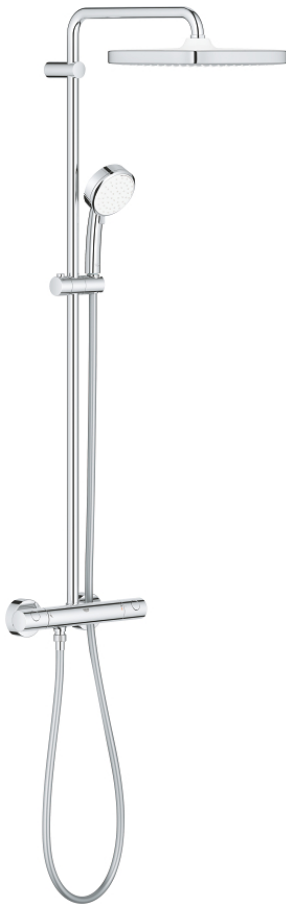

26 689 000 TEMPESTA COSMOPOLITAN SYSTEM 250 CUBE SHOWER SYSTEM WITH THERMOSTAT FOR WALL MOUNTING

PRODUCT DESCRIPTION

- Tyc: Chrome
- consisting of:
 - horizontal swivable 390 mm shower arm
 - exposed thermostat with Aquadimmer function
 - allows change between:
 - head shower Tempesta 250 Cube (26 685)
 - spray pattern: Rain
 - head shower with white rear cover
 - with ball joint, rotation angle $\pm 10^\circ$
 - 9.5 l/min flow limiter
 - hand shower Tempesta Cosmopolitan 100 (27 571)
 - 2 spray patterns: Rain, Jet
 - GROHE EcoJoy 5.7 l/min. flow limiter
 - adjustable in height with gliding element
 - Rotaflex TwistStop shower hose 1750 mm 1/2" x 1/2" (28 410)
 - GROHE EcoJoy - Less water, perfect flow
 - GROHE TurboStat - compact cartridge with wax thermoelement
 - GROHE SafeStop safety button at 38°C (calibration required)
 - GROHE SafeStop Plus - optional temperature limiter at 43°C included
 - GROHE DreamSpray - perfect spray pattern
 - GROHE LongLife finish
 - GROHE SpeedClean - effortless limescale removal
 - Inner WaterGuide - inner insulation for surface protection
 - TwistStop - to prevent hose from twisting
 - suitable for instantaneous heaters from 18 kW/h
 - minimum flow rate 7 l/min
 - optional upgrade: GROHE EasyReach tray (26 362), sold separately
 - professional exclusive