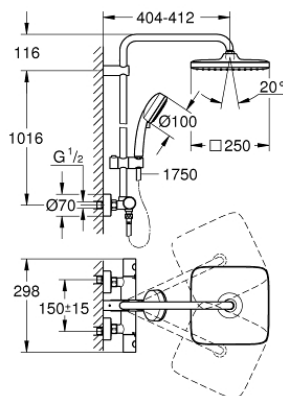

26 689 000 TEMPESTA COSMOPOLITAN SYSTEM 250 CUBE SHOWER SYSTEM WITH THERMOSTAT FOR WALL MOUNTING

PRODUCT DESCRIPTION

- Tyc: Chrome
- consisting of:
  - horizontal swivable 390 mm shower arm
  - exposed thermostat with Aquadimmer function
  - allows change between:
    - head shower Tempesta 250 Cube (26 685)
    - spray pattern: Rain
    - head shower with white rear cover
    - with ball joint, rotation angle $\pm 10^\circ$
    - 9.5 l/min flow limiter
  - hand shower Tempesta Cosmopolitan 100 (27 571)
  - 2 spray patterns: Rain, Jet
  - GROHE EcoJoy 5.7 l/min. flow limiter
  - adjustable in height with gliding element
  - Rotaflex TwistStop shower hose 1750 mm 1/2" x 1/2" (28 410)
  - GROHE EcoJoy - Less water, perfect flow
  - GROHE TurboStat - compact cartridge with wax thermoelement
  - GROHE SafeStop safety button at 38°C (calibration required)
  - GROHE SafeStop Plus - optional temperature limiter at 43°C included
  - GROHE DreamSpray - perfect spray pattern
  - GROHE LongLife finish
  - GROHE SpeedClean - effortless limescale removal
  - Inner WaterGuide - inner insulation for surface protection
  - TwistStop - to prevent hose from twisting
  - suitable for instantaneous heaters from 18 kW/h
  - minimum flow rate 7 l/min
  - optional upgrade: GROHE EasyReach tray (26 362), sold separately
  - professional exclusive