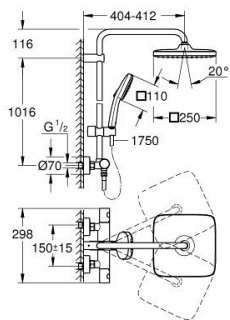

26 689 001 TEMPESTA SYSTEM 250 CUBE SHOWER SYSTEM WITH THERMOSTAT FOR WALL MOUNTING

PRODUCT DESCRIPTION

- Colour: chrome
- consisting of:
  - horizontal swivable 390 mm shower arm
  - exposed thermostat with Aquadimmer function
  - allows change between:
    - head shower Tempesta 250 Cube (26 685)
    - spray pattern: Rain
    - maximum flow rate (at 3 bar): 7.3 l/min
    - head shower with white rear cover
    - with ball joint, rotation angle $\pm 10^\circ$
  - hand shower Tempesta Cube 110 (27 571)
  - 2 spray patterns: Rain, Jet
  - maximum flow rate (at 3 bar): 5.6 l/min
  - adjustable in height with gliding element
  - Rotaflex TwistStop shower hose 1750 mm 1/2" x 1/2" (28 410)
  - maximum flow rate system (at 3 bar): 7.3 l/min
  - GROHE EcoJoy - less water, perfect flow
  - GROHE TurboStat - compact cartridge with wax thermoelement
  - GROHE SafeStop - safety button at 38°C
  - GROHE SafeStop Plus - optional temperature limiter at 43°C included
  - GROHE SmartSwitch - easily rotate the dial to enjoy your preferred spray option
  - GROHE DreamSpray - perfect spray pattern
  - ShockProof silicone ring prevents damage caused by a shower falling
  - GROHE LongLife finish
  - GROHE SpeedClean - effortless limescale removal
  - Inner WaterGuide - inner insulation for surface protection
  - TwistStop - to prevent hose from twisting
  - suitable for instantaneous heaters from 18 kW/h
  - minimum flow rate 5 l/min
  - optional upgrade: GROHE EasyReach tray (26 362), sold separately
  - professional exclusive