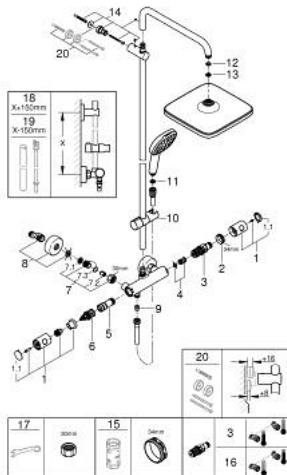

26 689 001 TEMPESTA SYSTEM 250 CUBE SHOWER SYSTEM WITH THERMOSTAT FOR WALL MOUNTING

SPARE PARTS

- 1: Metal handle 1/2" (Spare part-nr. 47984000)
- 1.1: Cover cap (Spare part-nr. 6458500M)
- 2: retaining ring (Spare part-nr. 47743000)
- 3: Thermostatic compact cartridge 1/2" (Spare part-nr. 47439000)
- 4: Buffer (Spare part-nr. 47398000)
- 5: Water flow (Spare part-nr. 47751000)
- 6: Aquadimmer (Spare part-nr. 12433000)
- 7: Non-return valve (Spare part-nr. 47189000)
- 7.1: Filter (Spare part-nr. 0726400M)
- 7.2: Non-return valve (Spare part-nr. 08565000)
- 7.3: O-Ring Ø17 x Ø2 (Spare part-nr. 0305500M)
- 8: S-union (Spare part-nr. 12662000)
- 9: Non-return valve (Spare part-nr. 08565000)
- 10: Glide element (Spare part-nr. 48609000)
- 11: Dirt strainer (Spare part-nr. 0700200M)
- 12: Fibre seal dia. Ø 18,5 x Ø 12 x 2 (Spare part-nr. 0138900M)
- 13: Dirt strainer (Spare part-nr. 48007000)
- 14: Shower rail holder (Spare part-nr. 48423000)
- 15: Socket spanner (Spare part-nr. 19332000)*
- 16: GROHE TurboStat cartridge 1/2" (Spare part-nr. 47175000)*
- 17: Special spanner (Spare part-nr. 19377000)*
- 18: Shower system pipe for retrofitting (Spare part-nr. 48514000)*
- 19: Shower system pipe for retrofitting (Spare part-nr. 48515000)*
- 20: Compensation disc (Spare part-nr. 26496000)*

* Optional accessories