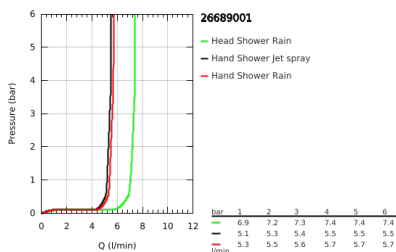

26 689 001 TEMPESTA SYSTEM 250 CUBE SHOWER SYSTEM WITH THERMOSTAT FOR WALL MOUNTING

PRODUCT DESCRIPTION

- Colour: chrome
- consisting of:
 - horizontal swivable 390 mm shower arm
 - exposed thermostat with Aquadimmer function
 - allows change between:
 - head shower Tempesta 250 Cube (26 685)
 - spray pattern: Rain
 - maximum flow rate (at 3 bar): 7.3 l/min
 - head shower with white rear cover
 - with ball joint, rotation angle $\pm 10^\circ$
 - hand shower Tempesta Cube 110 (27 571)
 - 2 spray patterns: Rain, Jet
 - maximum flow rate (at 3 bar): 5.6 l/min
 - adjustable in height with gliding element
 - Rotaflex TwistStop shower hose 1750 mm 1/2" x 1/2" (28 410)
 - maximum flow rate system (at 3 bar): 7.3 l/min
 - GROHE EcoJoy - less water, perfect flow
 - GROHE TurboStat - compact cartridge with wax thermoelement
 - GROHE SafeStop - safety button at 38°C
 - GROHE SafeStop Plus - optional temperature limiter at 43°C included
 - GROHE SmartSwitch - easily rotate the dial to enjoy your preferred spray option
 - GROHE DreamSpray - perfect spray pattern
 - ShockProof silicone ring prevents damage caused by a shower falling
 - GROHE LongLife finish
 - GROHE SpeedClean - effortless limescale removal
 - Inner WaterGuide - inner insulation for surface protection
 - TwistStop - to prevent hose from twisting
 - suitable for instantaneous heaters from 18 kW/h
 - minimum flow rate 5 l/min
 - optional upgrade: GROHE EasyReach tray (26 362), sold separately
 - professional exclusive