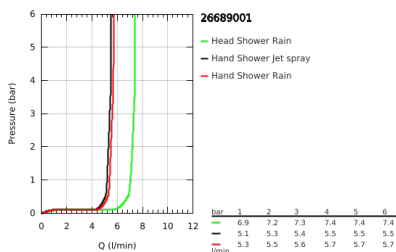

26 689 001 TEMPESTA SYSTEM 250 CUBE SHOWER SYSTEM WITH THERMOSTAT FOR WALL MOUNTING

PRODUCT DESCRIPTION

- Colour: chrome
- consisting of:
 - horizontal swivable 390 mm shower arm
 - exposed thermostat with Aquadimmer function
 - allows change between:
 - head shower Tempesta 250 Cube (26 685)
 - spray pattern: Rain
 - maximum flow rate (at 3 bar): 7.3 l/min
 - head shower with white rear cover
 - with ball joint, rotation angle $\pm 10^\circ$
 - hand shower Tempesta Cube 110 (27 571)
 - 2 spray patterns: Rain, Jet
 - maximum flow rate (at 3 bar): 5.6 l/min
 - adjustable in height with gliding element
 - Rotaflex TwistStop shower hose 1750 mm 1/2" x 1/2" (28 410)
 - AquaCalibrator limits maximum flow rate of system (at 3 bar): 7.3 l/min
 - GROHE EcoJoy - less water, perfect flow
 - GROHE TurboStat - compact cartridge with wax thermoelement
 - GROHE SafeStop - safety button at 38°C
 - GROHE SafeStop Plus - optional temperature limiter at 43°C included
 - GROHE SmartSwitch - easily rotate the dial to enjoy your preferred spray option
 - GROHE DreamSpray - perfect spray pattern
 - ShockProof silicone ring prevents damage caused by a shower falling
 - GROHE LongLife finish
 - GROHE SpeedClean - effortless limescale removal
 - Inner WaterGuide - inner insulation for surface protection
 - TwistStop - to prevent hose from twisting
 - suitable for instantaneous heaters from 18 kW/h
 - minimum flow rate 5 l/min
 - optional upgrade: GROHE EasyReach tray (26 362), sold separately
 - professional exclusive