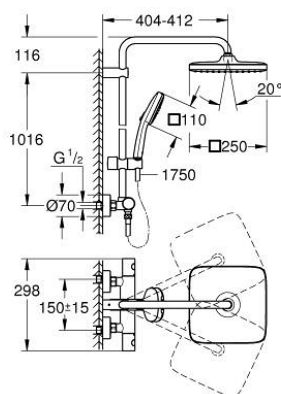

26 689 001 TEMPESTA SYSTEM 250 CUBE SHOWER SYSTEM WITH THERMOSTAT FOR WALL MOUNTING

PRODUCT DESCRIPTION

- Tyc: Chrome
- consisting of:
 - horizontal swivable 390 mm shower arm
 - exposed thermostat with Aquadimmer function
 - allows change between:
 - head shower Tempesta 250 Cube (26 685)
 - spray pattern: Rain
 - maximum flow rate (at 3 bar): 7.3 l/min
 - head shower with white rear cover
 - with ball joint, rotation angle $\pm 10^\circ$
 - hand shower Tempesta Cube 110 (27 571)
 - 2 spray patterns: Rain, Jet
 - maximum flow rate (at 3 bar): 5.6 l/min
 - adjustable in height with gliding element
 - Rotaflex TwistStop shower hose 1750 mm 1/2" x 1/2" (28 410)
 - maximum flow rate system (at 3 bar): 7.3 l/min
 - GROHE EcoJoy - Less water, perfect flow
 - GROHE TurboStat - compact cartridge with wax thermoelement
 - GROHE SafeStop safety button at 38°C (calibration required)
 - GROHE SafeStop Plus - optional temperature limiter at 43°C included
 - GROHE SmartSwitch - easily rotate the dial to enjoy your preferred spray option
 - GROHE DreamSpray - perfect spray pattern
 - ShockProof silicone ring prevents damage caused by a shower falling
 - GROHE LongLife finish
 - GROHE SpeedClean - effortless limescale removal
 - Inner WaterGuide - inner insulation for surface protection
 - TwistStop - to prevent hose from twisting
 - suitable for instantaneous heaters from 18 kW/h
 - minimum flow rate 5 l/min
 - optional upgrade: GROHE EasyReach tray (26 362), sold separately
 - professional exclusive