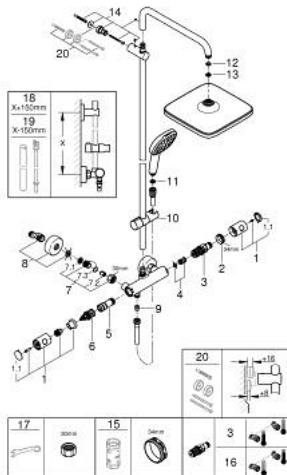

26 689 001 TEMPESTA SYSTEM 250 CUBE SHOWER SYSTEM WITH THERMOSTAT FOR WALL MOUNTING

SPARE PARTS

- 1: Metal handle 1/2" (Spare part-nr. 47984000)
- 1.1: Cover cap (Spare part-nr. 6458500M)
- 2: Fitting ring (Spare part-nr. 47743000)
- 3: Thermostatic compact cartridge 1/2" (Spare part-nr. 47439000)
- 4: Buffer (Spare part-nr. 47398000)
- 5: Water flow (Spare part-nr. 47751000)
- 6: Aquadimmer (Spare part-nr. 12433000)
- 7: Non-return valve (Spare part-nr. 47189000)
- 7.1: Dirt strainer (Spare part-nr. 0726400M)
- 7.2: Non-return valve (Spare part-nr. 08565000)
- 7.3: O-ring $\varnothing 17 \times \varnothing 2$ (Spare part-nr. 0305500M)
- 8: S-union (Spare part-nr. 12662000)
- 9: Non-return valve (Spare part-nr. 08565000)
- 10: Glide element (Spare part-nr. 48609000)
- 11: Dirt strainer (Spare part-nr. 0700200M)
- 12: Fibre seal $\varnothing 18,5 \times \varnothing 12 \times 2$ (Spare part-nr. 0138900M)
- 13: Dirt strainer (Spare part-nr. 48007000)
- 14: Shower rail holder (Spare part-nr. 48423000)
- 15: Socket spanner (Spare part-nr. 19332000)*
- 16: GROHE TurboStat cartridge 1/2" (Spare part-nr. 47175000)*
- 17: Special spanner (Spare part-nr. 19377000)*
- 18: Shower system pipe for retrofitting (Spare part-nr. 48514000)*
- 19: Shower system pipe for retrofitting (Spare part-nr. 48515000)*
- 20: Compensation disc (Spare part-nr. 26496000)*

* Optional accessories