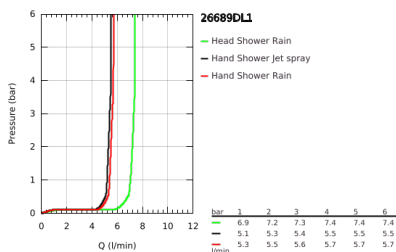

26 689 DL1 TEMPESTA SYSTEM 250 CUBE SHOWER SYSTEM WITH THERMOSTAT FOR WALL MOUNTING

PRODUCT DESCRIPTION

- Colour: brushed warm sunset
- consisting of:
 - horizontal swivable 390 mm shower arm
 - exposed thermostat with Aquadimmer function
 - allows change between:
 - head shower Tempesta 250 Cube
 - spray pattern: Rain
 - maximum flow rate (at 3 bar): 7.3 l/min
 - head shower with white rear cover
 - with ball joint, rotation angle $\pm 10^\circ$
 - hand shower Tempesta Cube 110
 - 2 spray patterns: Rain, Jet
 - maximum flow rate (at 3 bar): 5.6 l/min
 - adjustable in height with gliding element
 - TwistStop shower hose 1750 mm 1/2" x 1/2"
 - AquaCalibrator limits maximum flow rate of system (at 3 bar): 7.3 l/min
 - GROHE EcoJoy - less water, perfect flow
 - GROHE TurboStat - compact cartridge with wax thermoelement
 - GROHE SafeStop - safety button at 38°C
 - GROHE SafeStop Plus - optional temperature limiter at 43°C included
 - GROHE SmartSwitch - easily rotate the dial to enjoy your preferred spray option
 - GROHE DreamSpray - perfect spray pattern
 - ShockProof silicone ring prevents damage caused by a shower falling
 - GROHE LongLife finish
 - GROHE SpeedClean - effortless limescale removal
 - Inner WaterGuide - inner insulation for surface protection
 - TwistStop - to prevent hose from twisting
- suitable for instantaneous heaters from 18 kW/h
- minimum flow rate 5 l/min
- optional upgrade: GROHE EasyReach tray (26 362), sold separately
- professional exclusive