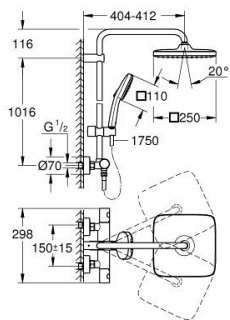

26 689 DL1 TEMPESTA SYSTEM 250 CUBE SHOWER SYSTEM WITH THERMOSTAT FOR WALL MOUNTING

PRODUCT DESCRIPTION

- Colour: brushed warm sunset
- consisting of:
 - horizontal swivable 390 mm shower arm
 - exposed thermostat with Aquadimmer function
 - allows change between:
 - head shower Tempesta 250 Cube
 - spray pattern: Rain
 - maximum flow rate (at 3 bar): 7.3 l/min
 - head shower with white rear cover
 - with ball joint, rotation angle $\pm 10^\circ$
 - hand shower Tempesta Cube 110
 - 2 spray patterns: Rain, Jet
 - maximum flow rate (at 3 bar): 5.6 l/min
 - adjustable in height with gliding element
 - TwistStop shower hose 1750 mm 1/2" x 1/2"
 - AquaCalibrator limits maximum flow rate of system (at 3 bar): 7.3 l/min
 - GROHE EcoJoy - less water, perfect flow
 - GROHE TurboStat - compact cartridge with wax thermoelement
 - GROHE SafeStop - safety button at 38°C
 - GROHE SafeStop Plus - optional temperature limiter at 43°C included
 - GROHE SmartSwitch - easily rotate the dial to enjoy your preferred spray option
 - GROHE DreamSpray - perfect spray pattern
 - ShockProof silicone ring prevents damage caused by a shower falling
 - GROHE LongLife finish
 - GROHE SpeedClean - effortless limescale removal
 - Inner WaterGuide - inner insulation for surface protection
 - TwistStop - to prevent hose from twisting
- suitable for instantaneous heaters from 18 kW/h
- minimum flow rate 5 l/min
- optional upgrade: GROHE EasyReach tray (26 362), sold separately
- professional exclusive