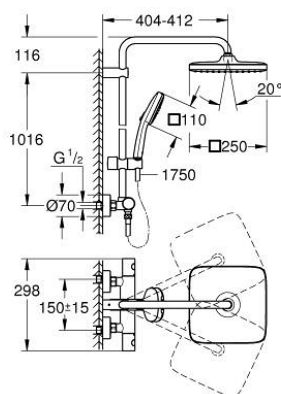

26 689 DL1 TEMPESTA SYSTEM 250 CUBE SHOWER SYSTEM WITH THERMOSTAT FOR WALL MOUNTING

PRODUCT DESCRIPTION

- Tyc: brushed warm sunset
- consisting of:
 - horizontal swivable 390 mm shower arm
 - exposed thermostat with Aquadimmer function
 - allows change between:
 - head shower Tempesta 250 Cube
 - spray pattern: Rain
 - maximum flow rate (at 3 bar): 7.3 l/min
 - head shower with white rear cover
 - with ball joint, rotation angle $\pm 10^\circ$
 - hand shower Tempesta Cube 110
 - 2 spray patterns: Rain, Jet
 - maximum flow rate (at 3 bar): 5.6 l/min
 - adjustable in height with gliding element
 - TwistStop shower hose 1750 mm 1/2" x 1/2"
 - maximum flow rate system (at 3 bar): 7.3 l/min
 - GROHE EcoJoy - Less water, perfect flow
 - GROHE TurboStat - compact cartridge with wax thermoelement
 - GROHE SafeStop safety button at 38°C (calibration required)
 - GROHE SafeStop Plus - optional temperature limiter at 43°C included
 - GROHE SmartSwitch - easily rotate the dial to enjoy your preferred spray option
 - GROHE DreamSpray - perfect spray pattern
 - ShockProof silicone ring prevents damage caused by a shower falling
 - GROHE LongLife finish
 - GROHE SpeedClean - effortless limescale removal
 - Inner WaterGuide - inner insulation for surface protection
 - TwistStop - to prevent hose from twisting
 - suitable for instantaneous heaters from 18 kW/h
 - minimum flow rate 5 l/min
 - optional upgrade: GROHE EasyReach tray (26 362), sold separately
 - professional exclusive