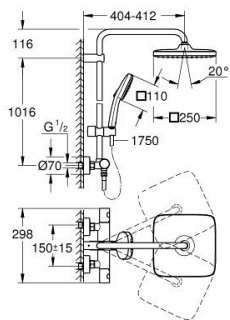

26 689 GN1 TEMPESTA SYSTEM 250 CUBE SHOWER SYSTEM WITH THERMOSTAT FOR WALL MOUNTING

PRODUCT DESCRIPTION

- Colour: brushed cool sunrise
- consisting of:
 - horizontal swivable 390 mm shower arm
 - exposed thermostat with Aquadimmer function
 - allows change between:
 - head shower Tempesta 250 Cube
 - spray pattern: Rain
 - maximum flow rate (at 3 bar): 7.3 l/min
 - head shower with white rear cover
 - with ball joint, rotation angle $\pm 10^\circ$
 - hand shower Tempesta Cube 110
 - 2 spray patterns: Rain, Jet
 - maximum flow rate (at 3 bar): 5.6 l/min
 - adjustable in height with gliding element
 - TwistStop shower hose 1750 mm 1/2" x 1/2"
 - AquaCalibrator limits maximum flow rate of system (at 3 bar): 7.3 l/min
 - GROHE EcoJoy - less water, perfect flow
 - GROHE TurboStat - compact cartridge with wax thermoelement
 - GROHE SafeStop - safety button at 38°C
 - GROHE SafeStop Plus - optional temperature limiter at 43°C included
 - GROHE SmartSwitch - easily rotate the dial to enjoy your preferred spray option
 - GROHE DreamSpray - perfect spray pattern
 - ShockProof silicone ring prevents damage caused by a shower falling
 - GROHE LongLife finish
 - GROHE SpeedClean - effortless limescale removal
 - Inner WaterGuide - inner insulation for surface protection
 - TwistStop - to prevent hose from twisting
 - suitable for instantaneous heaters from 18 kW/h
 - minimum flow rate 5 l/min
 - optional upgrade: GROHE EasyReach tray (26 362), sold separately
 - professional exclusive