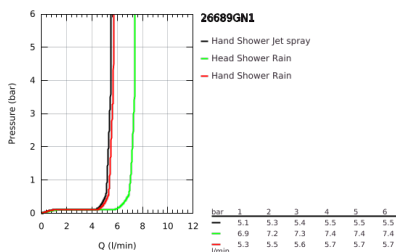

26 689 GN1 TEMPESTA SYSTEM 250 CUBE SHOWER SYSTEM WITH THERMOSTAT FOR WALL MOUNTING

PRODUCT DESCRIPTION

- Colour: brushed cool sunrise
- consisting of:
 - horizontal swivable 390 mm shower arm
 - exposed thermostat with Aquadimmer function
 - allows change between:
 - head shower Tempesta 250 Cube
 - spray pattern: Rain
 - maximum flow rate (at 3 bar): 7.3 l/min
 - head shower with white rear cover
 - with ball joint, rotation angle $\pm 10^\circ$
 - hand shower Tempesta Cube 110
 - 2 spray patterns: Rain, Jet
 - maximum flow rate (at 3 bar): 5.6 l/min
 - adjustable in height with gliding element
 - TwistStop shower hose 1750 mm 1/2" x 1/2"
 - AquaCalibrator limits maximum flow rate of system (at 3 bar): 7.3 l/min
 - GROHE EcoJoy - less water, perfect flow
 - GROHE TurboStat - compact cartridge with wax thermoelement
 - GROHE SafeStop - safety button at 38°C
 - GROHE SafeStop Plus - optional temperature limiter at 43°C included
 - GROHE SmartSwitch - easily rotate the dial to enjoy your preferred spray option
 - GROHE DreamSpray - perfect spray pattern
 - ShockProof silicone ring prevents damage caused by a shower falling
 - GROHE LongLife finish
 - GROHE SpeedClean - effortless limescale removal
 - Inner WaterGuide - inner insulation for surface protection
 - TwistStop - to prevent hose from twisting
 - suitable for instantaneous heaters from 18 kW/h
 - minimum flow rate 5 l/min
 - optional upgrade: GROHE EasyReach tray (26 362), sold separately
 - professional exclusive