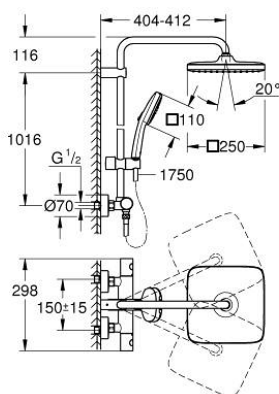

26 689 GN1 TEMPESTA SYSTEM 250 CUBE SHOWER SYSTEM WITH THERMOSTAT FOR WALL MOUNTING

PRODUCT DESCRIPTION

- Tyc: brushed cool sunrise
- consisting of:
 - horizontal swivable 390 mm shower arm
 - exposed thermostat with Aquadimmer function
 - allows change between:
 - head shower Tempesta 250 Cube
 - spray pattern: Rain
 - maximum flow rate (at 3 bar): 7.3 l/min
 - head shower with white rear cover
 - with ball joint, rotation angle $\pm 10^\circ$
 - hand shower Tempesta Cube 110
 - 2 spray patterns: Rain, Jet
 - maximum flow rate (at 3 bar): 5.6 l/min
 - adjustable in height with gliding element
 - TwistStop shower hose 1750 mm 1/2" x 1/2"
 - maximum flow rate system (at 3 bar): 7.3 l/min
 - GROHE EcoJoy - Less water, perfect flow
 - GROHE TurboStat - compact cartridge with wax thermoelement
 - GROHE SafeStop safety button at 38°C (calibration required)
 - GROHE SafeStop Plus - optional temperature limiter at 43°C included
 - GROHE SmartSwitch - easily rotate the dial to enjoy your preferred spray option
 - GROHE DreamSpray - perfect spray pattern
 - ShockProof silicone ring prevents damage caused by a shower falling
 - GROHE LongLife finish
 - GROHE SpeedClean - effortless limescale removal
 - Inner WaterGuide - inner insulation for surface protection
 - TwistStop - to prevent hose from twisting
 - suitable for instantaneous heaters from 18 kW/h
 - minimum flow rate 5 l/min
 - optional upgrade: GROHE EasyReach tray (26 362), sold separately
 - professional exclusive