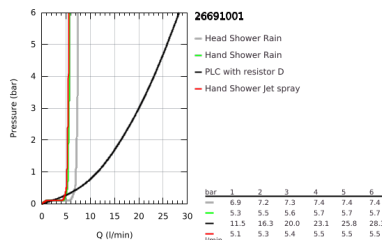

26 691 001 TEMPESTA SYSTEM 250 CUBE SHOWER SYSTEM WITH BATH THERMOSTAT FOR WALL MOUNTING

PRODUCT DESCRIPTION (1/2)

- Colour: chrome
- consisting of:
 - horizontal swivable 390 mm shower arm
 - exposed thermostat with Aquadimmer function
 - allows change between:
 - head shower Tempesta 250 Cube (26 685)
 - spray pattern: Rain
 - maximum flow rate (at 3 bar): 7.3 l/min
 - head shower with white rear cover
 - with ball joint, rotation angle $\pm 10^\circ$
 - bath inlet
 - separate diverter for hand shower
 - hand shower Tempesta Cube 110 (27 571)
 - 2 spray patterns: Rain, Jet
 - maximum flow rate (at 3 bar): 5.6 l/min
 - adjustable in height with gliding element
 - Rotaflex TwistStop shower hose 1750 mm 1/2" x 1/2" (28 410)
 - AquaCalibrator limits maximum flow rate of system (at 3 bar): 7.3 l/min (without bath inlet)
 - GROHE EcoJoy - less water, perfect flow
 - GROHE TurboStat - compact cartridge with wax thermoelement
 - GROHE SafeStop - safety button at 38°C
 - GROHE SafeStop Plus - optional temperature limiter at 43°C included
 - GROHE SmartSwitch - easily rotate the dial to enjoy your preferred spray option
 - GROHE DreamSpray - perfect spray pattern
 - ShockProof silicone ring prevents damage caused by a shower falling
 - GROHE LongLife finish
 - GROHE SpeedClean - effortless limescale removal
 - Inner WaterGuide - inner insulation for surface protection
 - TwistStop - to prevent hose from twisting
 - suitable for instantaneous heaters from 18 kW/h
 - minimum flow rate 5 l/min