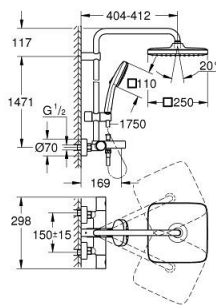

26 691 001 TEMPESTA SYSTEM 250 CUBE SHOWER SYSTEM WITH BATH THERMOSTAT FOR WALL MOUNTING

PRODUCT DESCRIPTION (1/2)

- Colour: chrome
- consisting of:
 - horizontal swivable 390 mm shower arm
 - exposed thermostat with Aquadimmer function
 - allows change between:
 - head shower Tempesta 250 Cube (26 685)
 - spray pattern: Rain
 - maximum flow rate (at 3 bar): 7.3 l/min
 - head shower with white rear cover
 - with ball joint, rotation angle $\pm 10^\circ$
 - bath inlet
 - separate diverter for hand shower
 - hand shower Tempesta Cube 110 (27 571)
 - 2 spray patterns: Rain, Jet
 - maximum flow rate (at 3 bar): 5.6 l/min
 - adjustable in height with gliding element
 - Rotaflex TwistStop shower hose 1750 mm 1/2" x 1/2" (28 410)
 - AquaCalibrator limits maximum flow rate of system (at 3 bar): 7.3 l/min (without bath inlet)
 - GROHE EcoJoy - less water, perfect flow
 - GROHE TurboStat - compact cartridge with wax thermoelement
 - GROHE SafeStop - safety button at 38°C
 - GROHE SafeStop Plus - optional temperature limiter at 43°C included
 - GROHE SmartSwitch - easily rotate the dial to enjoy your preferred spray option
 - GROHE DreamSpray - perfect spray pattern
 - ShockProof silicone ring prevents damage caused by a shower falling
 - GROHE LongLife finish
 - GROHE SpeedClean - effortless limescale removal
 - Inner WaterGuide - inner insulation for surface protection
 - TwistStop - to prevent hose from twisting
 - suitable for instantaneous heaters from 18 kW/h
 - minimum flow rate 5 l/min