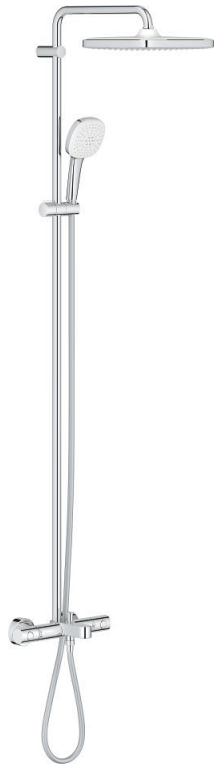

26 691 001 TEMPESTA SYSTEM 250 CUBE SHOWER SYSTEM WITH BATH THERMOSTAT FOR WALL MOUNTING

PRODUCT DESCRIPTION (1/2)

- Colour: chrome
- consisting of:
 - horizontal swivable 390 mm shower arm
 - exposed thermostat with Aquadimmer function
 - allows change between:
 - head shower Tempesta 250 Cube (26 685)
 - spray pattern: Rain
 - maximum flow rate (at 3 bar): 7.3 l/min
 - head shower with white rear cover
 - with ball joint, rotation angle $\pm 10^\circ$
 - bath inlet
 - separate diverter for hand shower
 - hand shower Tempesta Cube 110 (27 571)
 - 2 spray patterns: Rain, Jet
 - maximum flow rate (at 3 bar): 5.6 l/min
 - adjustable in height with gliding element
 - Rotaflex TwistStop shower hose 1750 mm 1/2" x 1/2" (28 410)
 - AquaCalibrator limits maximum flow rate of system (at 3 bar): 7.3 l/min (without bath inlet)
 - GROHE EcoJoy - less water, perfect flow
 - GROHE TurboStat - compact cartridge with wax thermoelement
 - GROHE SafeStop - safety button at 38°C
 - GROHE SafeStop Plus - optional temperature limiter at 43°C included
 - GROHE SmartSwitch - easily rotate the dial to enjoy your preferred spray option
 - GROHE DreamSpray - perfect spray pattern
 - ShockProof silicone ring prevents damage caused by a shower falling
 - GROHE LongLife finish
 - GROHE SpeedClean - effortless limescale removal
 - Inner WaterGuide - inner insulation for surface protection
 - TwistStop - to prevent hose from twisting
 - suitable for instantaneous heaters from 18 kW/h
 - minimum flow rate 5 l/min

Pure Freude
an Wasser

26 691 001 **TEMPESTA SYSTEM 250 CUBE SHOWER SYSTEM WITH BATH THERMOSTAT FOR WALL MOUNTING**

PRODUCT DESCRIPTION (2/2)

- professional exclusive

26 691 001 TEMPESTA SYSTEM 250 CUBE SHOWER SYSTEM WITH BATH THERMOSTAT FOR WALL MOUNTING