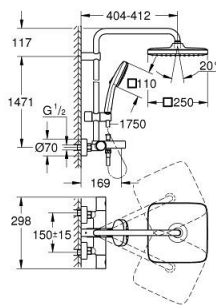

26 691 001 TEMPESTA SYSTEM 250 CUBE SHOWER SYSTEM WITH BATH THERMOSTAT FOR WALL MOUNTING

PRODUCT DESCRIPTION (1/2)

- Colour: chrome
- consisting of:
  - horizontal swivable 390 mm shower arm
  - exposed thermostat with Aquadimmer function
  - allows change between:
    - head shower Tempesta 250 Cube (26 685)
    - spray pattern: Rain
    - maximum flow rate (at 3 bar): 7.3 l/min
    - head shower with white rear cover
    - with ball joint, rotation angle $\pm 10^\circ$
  - bath inlet
  - separate diverter for hand shower
  - hand shower Tempesta Cube 110 (27 571)
  - 2 spray patterns: Rain, Jet
  - maximum flow rate (at 3 bar): 5.6 l/min
  - adjustable in height with gliding element
  - Rotaflex TwistStop shower hose 1750 mm 1/2" x 1/2" (28 410)
  - AquaCalibrator limits maximum flow rate of system (at 3 bar): 7.3 l/min (without bath inlet)
  - GROHE EcoJoy - less water, perfect flow
  - GROHE TurboStat - compact cartridge with wax thermoelement
  - GROHE SafeStop - safety button at 38°C
  - GROHE SafeStop Plus - optional temperature limiter at 43°C included
  - GROHE SmartSwitch - easily rotate the dial to enjoy your preferred spray option
  - GROHE DreamSpray - perfect spray pattern
  - ShockProof silicone ring prevents damage caused by a shower falling
  - GROHE LongLife finish
  - GROHE SpeedClean - effortless limescale removal
  - Inner WaterGuide - inner insulation for surface protection
  - TwistStop - to prevent hose from twisting
  - suitable for instantaneous heaters from 18 kW/h
  - minimum flow rate 5 l/min