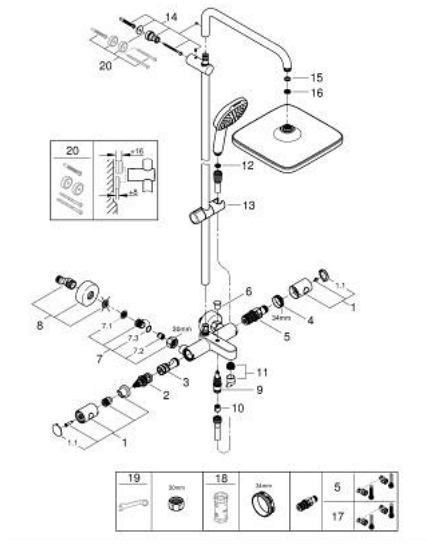

26 691 001 TEMPESTA SYSTEM 250 CUBE SHOWER SYSTEM WITH BATH THERMOSTAT FOR WALL MOUNTING

SPARE PARTS

- 1: Metal handle 1/2" (Spare part-nr. 47984000)
- 1.1: Cover cap (Spare part-nr. 6458500M)
- 2: Aquadimmer (Spare part-nr. 47364000)
- 3: Water flow (Spare part-nr. 47887000)
- 4: retaining ring (Spare part-nr. 47743000)
- 5: Thermostatic compact cartridge 1/2" (Spare part-nr. 47439000)
- 6: Diverter knob (Spare part-nr. 65648000)
- 7: Non-return valve (Spare part-nr. 47189000)
- 7.1: Filter (Spare part-nr. 0726400M)
- 7.2: Non-return valve (Spare part-nr. 08565000)
- 7.3: O-Ring Ø17 x Ø2 (Spare part-nr. 0305500M)
- 8: S-union (Spare part-nr. 12662000)
- 9: Diverter (Spare part-nr. 65655000)
- 10: Non-return valve (Spare part-nr. 08565000)
- 11: Mousseur (Spare part-nr. 13926000)
- 12: Dirt strainer (Spare part-nr. 0700200M)
- 13: Glide element (Spare part-nr. 48609000)
- 14: Shower rail holder (Spare part-nr. 48423000)
- 15: Fibre seal dia. Ø 18,5 x Ø 12 x 2 (Spare part-nr. 0138900M)
- 16: Dirt strainer (Spare part-nr. 48007000)
- 17: GROHE TurboStat cartridge 1/2" (Spare part-nr. 47175000)*
- 18: Socket spanner (Spare part-nr. 19332000)*
- 19: Special spanner (Spare part-nr. 19377000)*
- 20: Compensation disc (Spare part-nr. 26496000)*