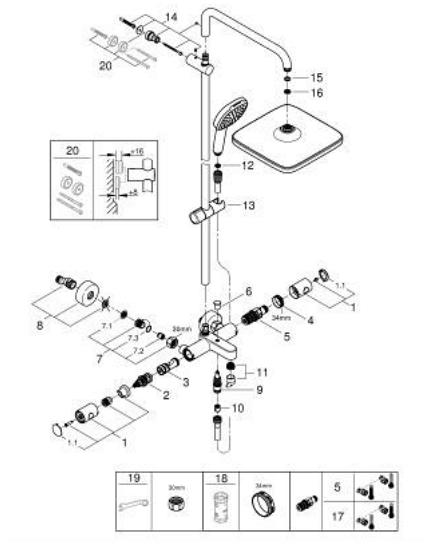

SPARE PARTS

- 1: Metal handle 1/2" (Spare part-nr. 47984000)
- 1.1: Cover cap (Spare part-nr. 6458500M)
- 2: Aquadimmer (Spare part-nr. 47364000)
- 3: Water flow (Spare part-nr. 47887000)
- 4: retaining ring (Spare part-nr. 47743000)
- 5: Thermostatic compact cartridge 1/2" (Spare part-nr. 47439000)
- 6: Diverter knob (Spare part-nr. 65648000)
- 7: Non-return valve (Spare part-nr. 47189000)
- 7.1: Filter (Spare part-nr. 0726400M)
- 7.2: Non-return valve (Spare part-nr. 08565000)
- 7.3: O-Ring Ø17 x Ø2 (Spare part-nr. 0305500M)
- 8: S-union (Spare part-nr. 12662000)
- 9: Diverter (Spare part-nr. 65655000)
- 10: Non-return valve (Spare part-nr. 08565000)
- 11: Mousseur (Spare part-nr. 13926000)
- 12: Dirt strainer (Spare part-nr. 0700200M)
- 13: Glide element (Spare part-nr. 48609000)
- 14: Shower rail holder (Spare part-nr. 48423000)
- 15: Fibre seal dia. Ø 18,5 x Ø 12 x 2 (Spare part-nr. 0138900M)
- 16: Dirt strainer (Spare part-nr. 48007000)
- 17: GROHE TurboStat cartridge 1/2" (Spare part-nr. 47175000)*
- 18: Socket spanner (Spare part-nr. 19332000)*
- 19: Special spanner (Spare part-nr. 19377000)*
- 20: Compensation disc (Spare part-nr. 26496000)*