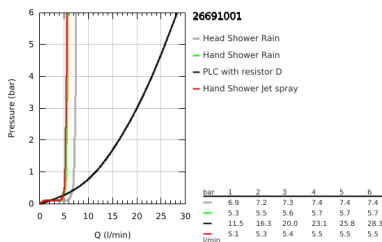

26 691 001 TEMPESTA SYSTEM 250 CUBE SHOWER SYSTEM WITH BATH THERMOSTAT FOR WALL MOUNTING

PRODUCT DESCRIPTION

- Colour: chrome
- consisting of:
 - horizontal swivable 390 mm shower arm
 - exposed thermostat with Aquadimmer function
 - allows change between:
 - head shower Tempesta 250 Cube (26 685)
 - spray pattern: Rain
 - maximum flow rate (at 3 bar): 7.3 l/min
 - head shower with white rear cover
 - with ball joint, rotation angle $\pm 10^\circ$
 - bath inlet
 - separate diverter for hand shower
 - hand shower Tempesta Cube 110 (27 571)
 - 2 spray patterns: Rain, Jet
 - maximum flow rate (at 3 bar): 5.6 l/min
 - adjustable in height with gliding element
 - Rotaflex TwistStop shower hose 1750 mm 1/2" x 1/2" (28 410)
 - maximum flow rate system (at 3 bar): 7.3 l/min (without bath inlet)
 - GROHE EcoJoy - less water, perfect flow
 - GROHE TurboStat - compact cartridge with wax thermoelement
 - GROHE SafeStop - safety button at 38°C
 - GROHE SafeStop Plus - optional temperature limiter at 43°C included
 - GROHE SmartSwitch - easily rotate the dial to enjoy your preferred spray option
 - GROHE DreamSpray - perfect spray pattern
 - ShockProof silicone ring prevents damage caused by a shower falling
 - GROHE LongLife finish
 - GROHE SpeedClean - effortless limescale removal
 - Inner WaterGuide - inner insulation for surface protection
 - TwistStop - to prevent hose from twisting
 - suitable for instantaneous heaters from 18 kW/h
 - minimum flow rate 5 l/min
 - professional exclusive