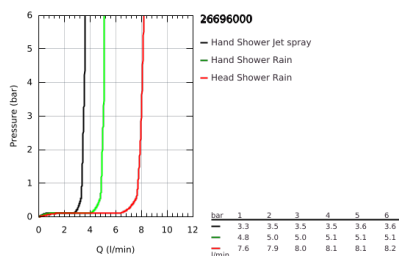

26 696 000 VITALIO START SYSTEM 250 CUBE SHOWER SYSTEM WITH THERMOSTAT FOR WALL MOUNTING

PRODUCT DESCRIPTION

- Colour: chrome
- consisting of:
 - horizontal swivable 390 mm shower arm
 - exposed thermostat with Aquadimmer function
 - allows change between:
 - head shower Vitalio Comfort 250 (26 695)
 - spray pattern: Rain
 - head shower with white rear cover
 - with ball joint, rotation angle $\pm 10^\circ$
 - 9.5 l/min flow limiter
 - hand shower Vitalio Start 100 (27 946)
 - 2 spray patterns: Rain, Jet
 - 5.7 l/min flow limiter
 - adjustable in height with gliding element
 - shower hose VitalioFlex Comfort 1750 mm 1/2" x 1/2" (28 745)
 - GROHE EcoJoy - less water, perfect flow
 - GROHE TurboStat - compact cartridge with wax thermoelement
 - GROHE SafeStop - safety button at 38°C
 - GROHE SafeStop Plus - optional temperature limiter at 43°C included
 - GROHE DreamSpray - perfect spray pattern
 - GROHE LongLife finish
 - GROHE SpeedClean - effortless limescale removal
 - Inner WaterGuide - inner insulation for surface protection
 - ShockProof silicone ring prevents damage caused by a shower falling
 - TwistStop - to prevent hose from twisting
- Consumer edition