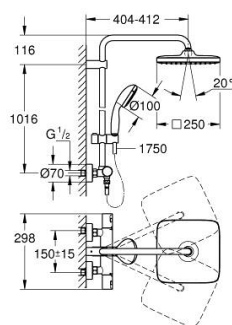

26 696 000 VITALIO START SYSTEM 250 CUBE SHOWER SYSTEM WITH THERMOSTAT FOR WALL MOUNTING

PRODUCT DESCRIPTION

- Colour: chrome
- consisting of:
  - horizontal swivable 390 mm shower arm
  - exposed thermostat with Aquadimmer function
  - allows change between:
    - head shower Vitalio Comfort 250 (26 695)
    - spray pattern: Rain
    - head shower with white rear cover
    - with ball joint, rotation angle $\pm 10^\circ$
  - GROHE EcoJoy 9.5 l/min flow limiter
  - hand shower Vitalio Start 100 (27 946)
  - 2 spray patterns: Rain, Jet
  - GROHE EcoJoy 5.7 l/min. flow limiter
  - adjustable in height with gliding element
  - shower hose VitalioFlex Comfort 1750 mm 1/2" x 1/2" (28 745)
  - GROHE EcoJoy - less water, perfect flow
  - GROHE TurboStat - compact cartridge with wax thermoelement
  - GROHE SafeStop - safety button at 38°C
  - GROHE SafeStop Plus - optional temperature limiter at 43°C included
  - GROHE DreamSpray - perfect spray pattern
  - GROHE LongLife finish
  - GROHE SpeedClean - effortless limescale removal
  - Inner WaterGuide - inner insulation for surface protection
  - ShockProof silicone ring prevents damage caused by a shower falling
  - TwistStop - to prevent hose from twisting
- Consumer edition