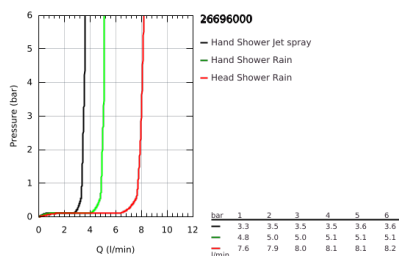

26 696 000 VITALIO START SYSTEM 250 CUBE SHOWER SYSTEM WITH THERMOSTAT FOR WALL MOUNTING

PRODUCT DESCRIPTION

- Colour: chrome
- consisting of:
 - horizontal swivable 390 mm shower arm
 - exposed thermostat with Aquadimmer function
 - allows change between:
 - head shower Vitalio Comfort 250 (26 695)
 - spray pattern: Rain
 - head shower with white rear cover
 - with ball joint, rotation angle $\pm 10^\circ$
 - GROHE EcoJoy 9.5 l/min flow limiter
 - hand shower Vitalio Start 100 (27 946)
 - 2 spray patterns: Rain, Jet
 - GROHE EcoJoy 5.7 l/min. flow limiter
 - adjustable in height with gliding element
 - shower hose VitalioFlex Comfort 1750 mm 1/2" x 1/2" (28 745)
 - GROHE EcoJoy - less water, perfect flow
 - GROHE TurboStat - compact cartridge with wax thermoelement
 - GROHE SafeStop - safety button at 38°C
 - GROHE SafeStop Plus - optional temperature limiter at 43°C included
 - GROHE DreamSpray - perfect spray pattern
 - GROHE LongLife finish
 - GROHE SpeedClean - effortless limescale removal
 - Inner WaterGuide - inner insulation for surface protection
 - ShockProof silicone ring prevents damage caused by a shower falling
 - TwistStop - to prevent hose from twisting
- Consumer edition