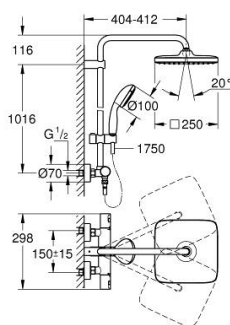

26 696 000 VITALIO START SYSTEM 250 CUBE SHOWER SYSTEM WITH THERMOSTAT FOR WALL MOUNTING

PRODUCT DESCRIPTION

- Colour: chrome
- consisting of:
  - horizontal swivable 390 mm shower arm
  - exposed thermostat with Aquadimmer function
  - allows change between:
    - head shower Vitalio Comfort 250 (26 695)
    - spray pattern: Rain
    - head shower with white rear cover
    - with ball joint, rotation angle $\pm 10^\circ$
  - 9.5 l/min flow limiter
  - hand shower Vitalio Start 100 (27 946)
  - 2 spray patterns: Rain, Jet
  - 5.7 l/min flow limiter
  - adjustable in height with gliding element
  - shower hose VitalioFlex Comfort 1750 mm 1/2" x 1/2" (28 745)
  - GROHE EcoJoy - less water, perfect flow
  - GROHE TurboStat - compact cartridge with wax thermoelement
  - GROHE SafeStop - safety button at 38°C
  - GROHE SafeStop Plus - optional temperature limiter at 43°C included
  - GROHE DreamSpray - perfect spray pattern
  - GROHE LongLife finish
  - GROHE SpeedClean - effortless limescale removal
  - Inner WaterGuide - inner insulation for surface protection
  - ShockProof silicone ring prevents damage caused by a shower falling
  - TwistStop - to prevent hose from twisting
- Consumer edition