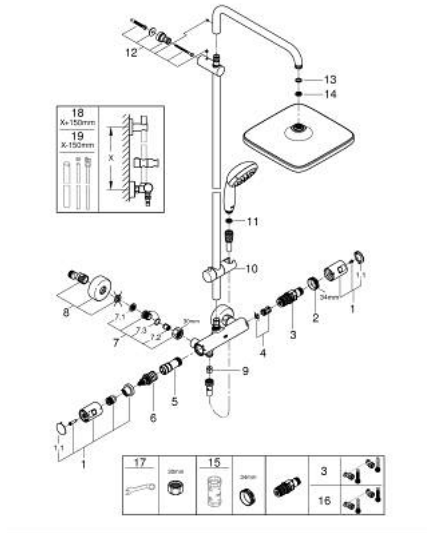

26 696 000 VITALIO START SYSTEM 250 CUBE SHOWER SYSTEM WITH THERMOSTAT FOR WALL MOUNTING

SPARE PARTS

- 1: Handle (Spare part-nr. 47728000)
 - 1.1: Cover cap (Spare part-nr. 6458500M)
 - 2: retaining ring (Spare part-nr. 47743000)
 - 3: Thermostatic compact cartridge 1/2" (Spare part-nr. 47439000)
 - 4: Buffer (Spare part-nr. 47398000)
 - 5: Water flow (Spare part-nr. 47751000)
 - 6: Aquadimmer (Spare part-nr. 12433000)
 - 7: Non-return valve (Spare part-nr. 47189000)
 - 7.1: Filter (Spare part-nr. 0726400M)
 - 7.2: Non-return valve (Spare part-nr. 08565000)
 - 7.3: O-Ring Ø17 x Ø2 (Spare part-nr. 0305500M)
 - 8: S-union (Spare part-nr. 12662000)
 - 9: Non-return valve (Spare part-nr. 08565000)
 - 10: Glide element (Spare part-nr. 12140000)
 - 11: Dirt strainer (Spare part-nr. 0700200M)
 - 12: Shower rail holder (Spare part-nr. 48423000)
 - 13: Fibre seal dia. Ø 18,5 x Ø 12 x 2 (Spare part-nr. 0138900M)
 - 14: Dirt strainer (Spare part-nr. 48007000)
 - 15: Socket spanner (Spare part-nr. 19332000)*
 - 16: GROHE TurboStat cartridge 1/2" (Spare part-nr. 47175000)*
 - 17: Special spanner (Spare part-nr. 19377000)*
 - 18: Shower system pipe for retrofitting (Spare part-nr. 48053000)*
 - 19: Shower system pipe for retrofitting (Spare part-nr. 48054000)*
- * Optional accessories