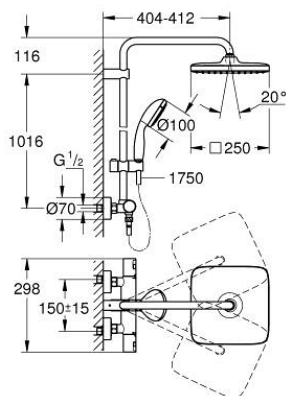

26 696 000 VITALIO START SYSTEM 250 CUBE SHOWER SYSTEM WITH THERMOSTAT FOR WALL MOUNTING

PRODUCT DESCRIPTION

- Tyc: Chrome
- consisting of:
  - horizontal swivable 390 mm shower arm
  - exposed thermostat with Aquadimmer function
  - allows change between:
    - head shower Vitalio Comfort 250 (26 695)
    - spray pattern: Rain
    - head shower with white rear cover
    - with ball joint, rotation angle $\pm 10^\circ$
    - GROHE EcoJoy 9.5 l/min flow limiter
  - hand shower Vitalio Start 100 (27 946)
  - 2 spray patterns: Rain, Jet
  - GROHE EcoJoy 5.7 l/min. flow limiter
  - adjustable in height with gliding element
  - shower hose VitalioFlex Comfort 1750 mm 1/2" x 1/2" (28 745)
  - GROHE EcoJoy - Less water, perfect flow
  - GROHE TurboStat - compact cartridge with wax thermoelement
  - GROHE SafeStop safety button at 38°C (calibration required)
  - GROHE SafeStop Plus - optional temperature limiter at 43°C included
  - GROHE DreamSpray - perfect spray pattern
  - GROHE LongLife finish
  - GROHE SpeedClean - effortless limescale removal
  - Inner WaterGuide - inner insulation for surface protection
  - ShockProof silicone ring prevents damage caused by a shower falling
  - TwistStop - to prevent hose from twisting
- Consumer edition