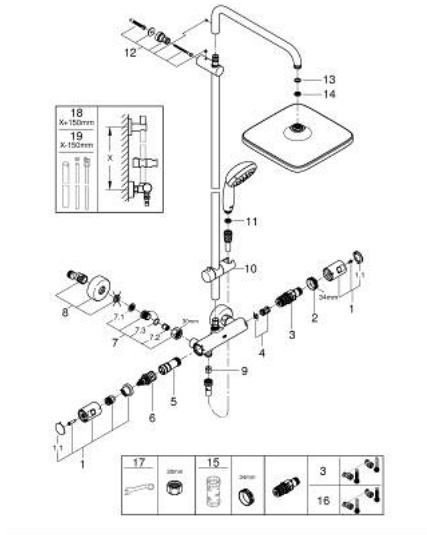

26 696 000 VITALIO START SYSTEM 250 CUBE SHOWER SYSTEM WITH THERMOSTAT FOR WALL MOUNTING

SPARE PARTS

- 1: Handle (Spare part-nr. 47728000)
- 1.1: Cover cap (Spare part-nr. 6458500M)
- 2: Fitting ring (Spare part-nr. 47743000)
- 3: Thermostatic compact cartridge 1/2" (Spare part-nr. 47439000)
- 4: Buffer (Spare part-nr. 47398000)
- 5: Water flow (Spare part-nr. 47751000)
- 6: Aquadimmer (Spare part-nr. 12433000)
- 7: Non-return valve (Spare part-nr. 47189000)
- 7.1: Dirt strainer (Spare part-nr. 0726400M)
- 7.2: Non-return valve (Spare part-nr. 08565000)
- 7.3: O-ring $\varnothing 17 \times \varnothing 2$ (Spare part-nr. 0305500M)
- 8: S-union (Spare part-nr. 12662000)
- 9: Non-return valve (Spare part-nr. 08565000)
- 10: Glide element (Spare part-nr. 12140000)
- 11: Dirt strainer (Spare part-nr. 0700200M)
- 12: Shower rail holder (Spare part-nr. 48423000)
- 13: Fibre seal $\varnothing 18,5 \times \varnothing 12 \times 2$ (Spare part-nr. 0138900M)
- 14: Dirt strainer (Spare part-nr. 48007000)
- 15: Socket spanner (Spare part-nr. 19332000)*
- 16: GROHE TurboStat cartridge 1/2" (Spare part-nr. 47175000)*
- 17: Special spanner (Spare part-nr. 19377000)*
- 18: Shower system pipe for retrofitting (Spare part-nr. 48053000)*
- 19: Shower system pipe for retrofitting (Spare part-nr. 48054000)*