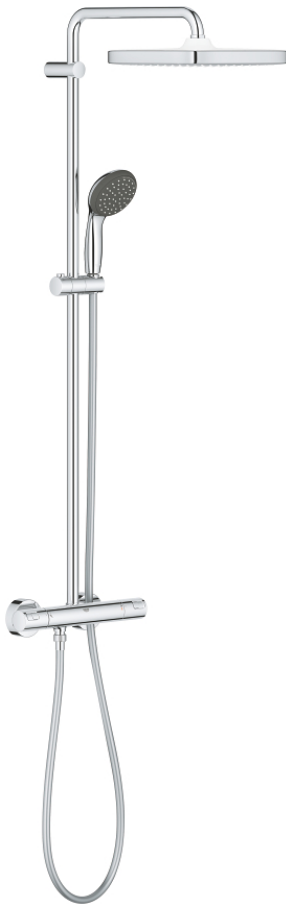

## 26 696 000 VITALIO START SYSTEM 250 CUBE SHOWER SYSTEM WITH THERMOSTAT FOR WALL MOUNTING

### PRODUCT DESCRIPTION

- Tyc: Chrome
- consisting of:
  - horizontal swivable 390 mm shower arm
  - exposed thermostat with Aquadimmer function
  - allows change between:
    - head shower Vitalio Comfort 250 (26 695)
    - spray pattern: Rain
    - head shower with white rear cover
    - with ball joint, rotation angle  $\pm 10^\circ$
    - 9.5 l/min flow limiter
  - hand shower Vitalio Start 100 (27 946)
  - 2 spray patterns: Rain, Jet
  - GROHE EcoJoy 5.7 l/min. flow limiter
  - adjustable in height with gliding element
  - shower hose VitalioFlex Comfort 1750 mm 1/2" x 1/2" (28 745)
  - GROHE EcoJoy - Less water, perfect flow
  - GROHE TurboStat - compact cartridge with wax thermoelement
  - GROHE SafeStop safety button at 38°C ( calibration required )
  - GROHE SafeStop Plus - optional temperature limiter at 43°C included
  - GROHE DreamSpray - perfect spray pattern
  - GROHE LongLife finish
  - GROHE SpeedClean - effortless limescale removal
  - Inner WaterGuide - inner insulation for surface protection
  - ShockProof silicone ring prevents damage caused by a shower falling
  - TwistStop - to prevent hose from twisting
- Consumer edition