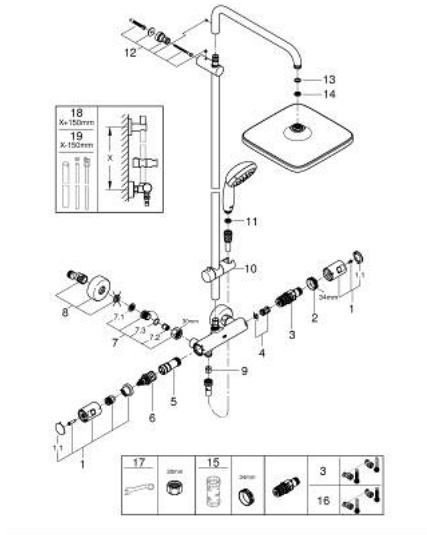

### PRODUCT DESCRIPTION

- Tyc: Chrome
- consisting of:
  - horizontal swivable 390 mm shower arm
  - exposed thermostat with Aquadimmer function
  - allows change between:
    - head shower Vitalio Comfort 250 (26 695)
    - spray pattern: Rain
    - head shower with white rear cover
    - with ball joint, rotation angle  $\pm 10^\circ$
    - 9.5 l/min flow limiter
  - hand shower Vitalio Start 100 (27 946)
  - 2 spray patterns: Rain, Jet
  - GROHE EcoJoy 5.7 l/min. flow limiter
  - adjustable in height with gliding element
  - shower hose VitalioFlex Comfort 1750 mm 1/2" x 1/2" (28 745)
  - GROHE EcoJoy - Less water, perfect flow
  - GROHE TurboStat - compact cartridge with wax thermoelement
  - GROHE SafeStop safety button at 38°C ( calibration required )
  - GROHE SafeStop Plus - optional temperature limiter at 43°C included
  - GROHE DreamSpray - perfect spray pattern
  - GROHE LongLife finish
  - GROHE SpeedClean - effortless limescale removal
  - Inner WaterGuide - inner insulation for surface protection
  - ShockProof silicone ring prevents damage caused by a shower falling
  - TwistStop - to prevent hose from twisting
- Consumer edition