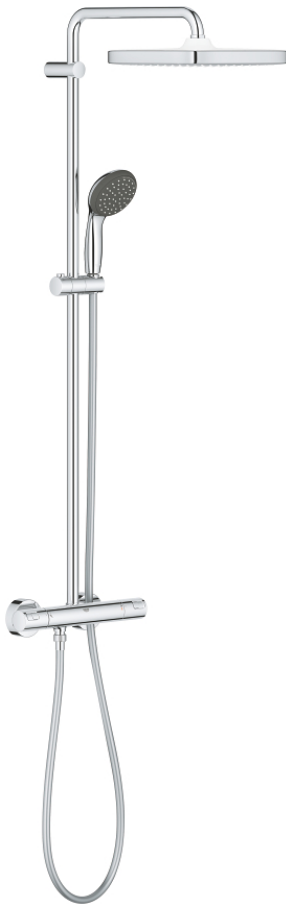

26 696 000 VITALIO START SYSTEM 250 CUBE SHOWER SYSTEM WITH THERMOSTAT FOR WALL MOUNTING

PRODUCT DESCRIPTION

- Tyc: Chrome
- consisting of:
 - horizontal swivable 390 mm shower arm
 - exposed thermostat with Aquadimmer function
 - allows change between:
 - head shower Vitalio Comfort 250 (26 695)
 - spray pattern: Rain
 - head shower with white rear cover
 - with ball joint, rotation angle $\pm 10^\circ$
 - GROHE EcoJoy 9.5 l/min flow limiter
 - hand shower Vitalio Start 100 (27 946)
 - 2 spray patterns: Rain, Jet
 - GROHE EcoJoy 5.7 l/min. flow limiter
 - adjustable in height with gliding element
 - shower hose VitalioFlex Comfort 1750 mm 1/2" x 1/2" (28 745)
 - GROHE EcoJoy - Less water, perfect flow
 - GROHE TurboStat - compact cartridge with wax thermoelement
 - GROHE SafeStop safety button at 38°C (calibration required)
 - GROHE SafeStop Plus - optional temperature limiter at 43°C included
 - GROHE DreamSpray - perfect spray pattern
 - GROHE LongLife finish
 - GROHE SpeedClean - effortless limescale removal
 - Inner WaterGuide - inner insulation for surface protection
 - ShockProof silicone ring prevents damage caused by a shower falling
 - TwistStop - to prevent hose from twisting
- Consumer edition