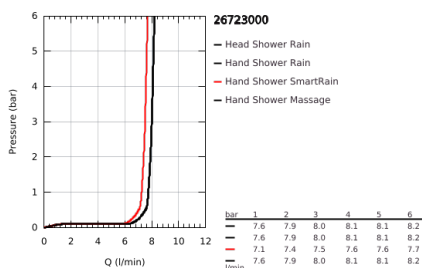

26 723 000 EUPHORIA SYSTEM 310 SHOWER SYSTEM WITH THERMOSTATIC MIXER FOR WALL MOUNTING

PRODUCT DESCRIPTION

- Colour: chrome
- consisting of:
 - horizontal swivable 450 mm shower arm
 - exposed thermostat with Aquadimmer function
 - allows change between:
 - head shower Rainshower Mono 310 (26 562)
 - spray pattern: GROHE PureRain
 - maximum flow rate (at 3 bar): 8 l/min
 - with ball joint
 - rotation angle $\pm 15^\circ$
 - hand shower Euphoria 110 Massage (27 239)
 - spray patterns: Rain, Massage, SmartRain
 - maximum flow rate (at 3 bar): 8 l/min
 - adjustable in height with gliding element
 - shower hose Silverflex 1750 mm 1/2" x 1/2" (28 388)
 - AquaCalibrator limits maximum flow rate of system (at 3 bar): 8 l/min
 - minimum flow rate 5 l/min
 - GROHE TurboStat - compact cartridge with wax thermoelement
 - GROHE SafeStop - safety button at 38°C
 - GROHE SafeStop Plus - optional temperature limiter at 43°C included
 - GROHE CoolTouch - no risk of scalding
 - GROHE MetalGrip ergonomically shaped metal handles
 - GROHE DreamSpray - perfect spray pattern
 - GROHE LongLife finish
 - GROHE SprayDimmer - stepless flow rate adjustment
 - GROHE EcoJoy - less water, perfect flow
 - Flexible Installation - 1 adjustable bracket for existing drill holes
 - Inner WaterGuide - inner insulation for surface protection
 - GROHE SpeedClean - effortless limescale removal
 - TwistStop - to prevent hose from twisting
 - suitable for instantaneous heaters from 18 kW/h
 - optional upgrade: GROHE EasyReach tray (26 362), sold separately
 - professional exclusive