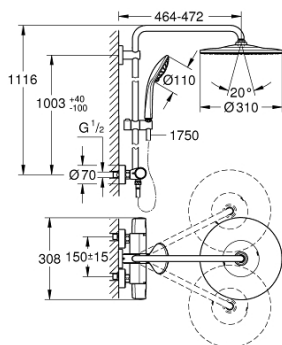

26 723 000 EUPHORIA SYSTEM 310 SHOWER SYSTEM WITH THERMOSTATIC MIXER FOR WALL MOUNTING

PRODUCT DESCRIPTION

- Colour: chrome
- consisting of:
  - horizontal swivable 450 mm shower arm
  - exposed thermostat with Aquadimmer function
  - allows change between:
    - head shower Rainshower Mono 310 (26 562)
    - spray pattern: GROHE PureRain
    - maximum flow rate (at 3 bar): 8 l/min
  - with ball joint
  - rotation angle $\pm 15^\circ$
  - hand shower Euphoria 110 Massage (27 239)
  - spray patterns: Rain, Massage, SmartRain
  - maximum flow rate (at 3 bar): 8 l/min
  - adjustable in height with gliding element
  - shower hose Silverflex 1750 mm 1/2" x 1/2" (28 388)
  - AquaCalibrator limits maximum flow rate of system (at 3 bar): 8 l/min
  - minimum flow rate 5 l/min
  - GROHE TurboStat - compact cartridge with wax thermoelement
  - GROHE SafeStop - safety button at 38°C
  - GROHE SafeStop Plus - optional temperature limiter at 43°C included
  - GROHE CoolTouch - no risk of scalding
  - GROHE MetalGrip ergonomically shaped metal handles
  - GROHE DreamSpray - perfect spray pattern
  - GROHE LongLife finish
  - GROHE SprayDimmer - stepless flow rate adjustment
  - GROHE EcoJoy - less water, perfect flow
  - Flexible Installation - 1 adjustable bracket for existing drill holes
  - Inner WaterGuide - inner insulation for surface protection
  - GROHE SpeedClean - effortless limescale removal
  - TwistStop - to prevent hose from twisting
  - suitable for instantaneous heaters from 18 kW/h
  - optional upgrade: GROHE EasyReach tray (26 362), sold separately
  - professional exclusive