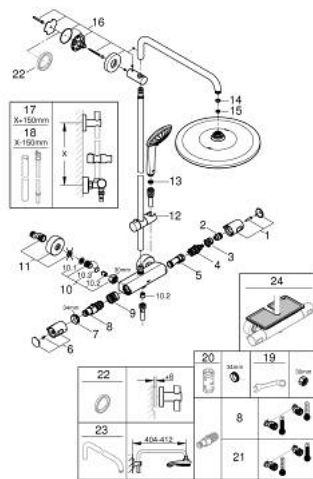

26 723 000 EUPHORIA SYSTEM 310 SHOWER SYSTEM WITH THERMOSTATIC MIXER FOR WALL MOUNTING

SPARE PARTS

- 1: Shut-off handle (Spare part-nr. 47991000)
- 2: Stop ring (Spare part-nr. 47986000)
- 3: Stop ring (Spare part-nr. 47965000)
- 4: Aquadimmer (Spare part-nr. 47364000)
- 5: Water flow (Spare part-nr. 47887000)
- 6: Handle (Spare part-nr. 47992000)
- 7: retaining ring (Spare part-nr. 47743000)
- 8: Thermostatic compact cartridge 1/2" (Spare part-nr. 47439000)
- 9: Race (Spare part-nr. 47975000)
- 10: Non-return valve (Spare part-nr. 47189000)
- 10.1: Filter (Spare part-nr. 0726400M)
- 10.2: Non-return valve (Spare part-nr. 08565000)
- 10.3: O-Ring Ø17 x Ø2 (Spare part-nr. 0305500M)
- 11: S-union (Spare part-nr. 12662000)
- 12: Glide element (Spare part-nr. 12140000)
- 13: Dirt strainer (Spare part-nr. 0700200M)
- 14: Fibre seal dia. Ø 18,5 x Ø 12 x 2 (Spare part-nr. 0138900M)
- 15: Dirt strainer (Spare part-nr. 48007000)
- 16: Shower rail holder (Spare part-nr. 48279000)
- 17: Shower system pipe for retrofitting (Spare part-nr. 48514000)*
- 18: Shower system pipe for retrofitting (Spare part-nr. 48515000)*
- 19: Special spanner (Spare part-nr. 19377000)*
- 20: Socket spanner (Spare part-nr. 19332000)*
- 21: GROHE TurboStat cartridge 1/2" (Spare part-nr. 47175000)*
- 22: Compensation disc (Spare part-nr. 27180000)*
- 23: Shower arm for shower systems (Spare part-nr. 14047000)*
- 24: GROHE EasyReach tray (Spare part-nr. 26362LN1)*