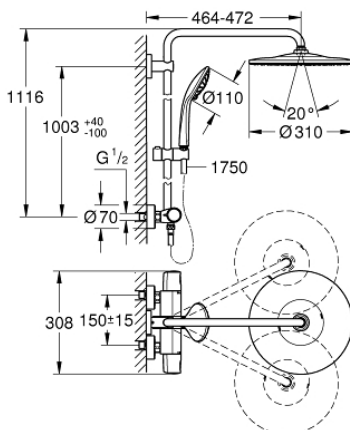

26 723 000 EUPHORIA SYSTEM 310 SHOWER SYSTEM WITH THERMOSTATIC MIXER FOR WALL MOUNTING

PRODUCT DESCRIPTION

- Tyc: Chrome
- consisting of:
 - horizontal swivable 450 mm shower arm
 - exposed thermostat with Aquadimmer function
 - allows change between:
 - head shower Rainshower Mono 310 (26 562)
 - spray pattern: GROHE PureRain
 - maximum flow rate (at 3 bar): 8 l/min
 - with ball joint
 - rotation angle $\pm 15^\circ$
 - hand shower Euphoria 110 Massage (27 239)
 - spray patterns: Rain, Massage, SmartRain
 - maximum flow rate (at 3 bar): 8 l/min
 - adjustable in height with gliding element
 - shower hose Silverflex 1750 mm 1/2" x 1/2" (28 388)
 - maximum flow rate system (at 3 bar): 8 l/min
 - minimum flow rate 5 l/min
 - GROHE TurboStat - compact cartridge with wax thermoelement
 - GROHE SafeStop safety button at 38°C (calibration required)
 - GROHE SafeStop Plus - optional temperature limiter at 43°C included
 - GROHE CoolTouch - no risk of scalding
 - GROHE MetalGrip ergonomically shaped metal handles
 - GROHE DreamSpray - perfect spray pattern
 - GROHE LongLife finish
 - GROHE SprayDimmer - stepless flow rate adjustment
 - GROHE EcoJoy - Less water, perfect flow
 - Flexible Installation - 1 adjustable bracket for existing drill holes
 - Inner WaterGuide - inner insulation for surface protection
 - GROHE SpeedClean - effortless limescale removal
 - TwistStop - to prevent hose from twisting
 - suitable for instantaneous heaters from 18 kW/h
 - optional upgrade: GROHE EasyReach tray (26 362), sold separately
 - professional exclusive