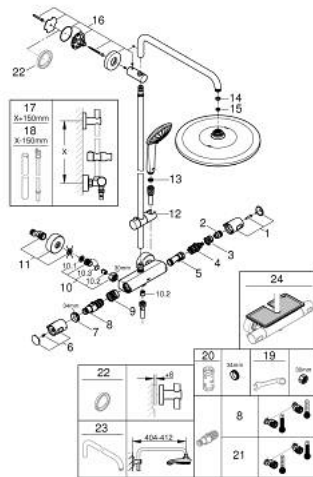

26 723 000 EUPHORIA SYSTEM 310 SHOWER SYSTEM WITH THERMOSTATIC MIXER FOR WALL MOUNTING

SPARE PARTS

- 1: Shut-off handle (Spare part-nr. 47991000)
- 2: Stop ring (Spare part-nr. 47986000)
- 3: Stop ring (Spare part-nr. 47965000)
- 4: Aquadimmer (Spare part-nr. 47364000)
- 5: Water flow (Spare part-nr. 47887000)
- 6: Handle (Spare part-nr. 47992000)
- 7: Fitting ring (Spare part-nr. 47743000)
- 8: Thermostatic compact cartridge 1/2" (Spare part-nr. 47439000)
- 9: Race (Spare part-nr. 47975000)
- 10: Non-return valve (Spare part-nr. 47189000)
- 10.1: Dirt strainer (Spare part-nr. 0726400M)
- 10.2: Non-return valve (Spare part-nr. 08565000)
- 10.3: O-ring $\varnothing 17 \times \varnothing 2$ (Spare part-nr. 0305500M)
- 11: S-union (Spare part-nr. 12662000)
- 12: Glide element (Spare part-nr. 12140000)
- 13: Dirt strainer (Spare part-nr. 0700200M)
- 14: Fibre seal $\varnothing 18,5 \times \varnothing 12 \times 2$ (Spare part-nr. 0138900M)
- 15: Dirt strainer (Spare part-nr. 48007000)
- 16: Shower rail holder (Spare part-nr. 48279000)
- 17: Shower system pipe for retrofitting (Spare part-nr. 48514000)*
- 18: Shower system pipe for retrofitting (Spare part-nr. 48515000)*
- 19: Special spanner (Spare part-nr. 19377000)*
- 20: Socket spanner (Spare part-nr. 19332000)*
- 21: GROHE TurboStat cartridge 1/2" (Spare part-nr. 47175000)*
- 22: Compensation disc (Spare part-nr. 27180000)*
- 23: Shower arm for shower systems (Spare part-nr. 14047000)*
- 24: GROHE EasyReach tray (Spare part-nr. 26362LN1)*

* Optional accessories