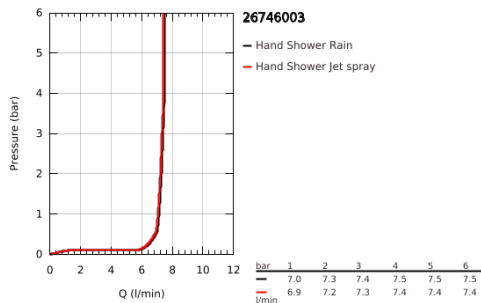

26 746 003 TEMPESTA CUBE 110 HAND SHOWER 2 SPRAYS

PRODUCT DESCRIPTION

- Colour: chrome
- spray patterns: Rain, Jet
- maximum flow rate (at 3 bar): 7.4 l/min
- GROHE EcoJoy - less water, perfect flow
- GROHE SmartSwitch - easily rotate the dial to enjoy your preferred spray option
- GROHE DreamSpray - perfect spray pattern
- GROHE LongLife finish
- GROHE SpeedClean - effortless limescale removal
- Inner WaterGuide - inner insulation for surface protection
- ShockProof silicone ring prevents damage caused by a shower falling
- universal mounting system, fitting all standard shower hoses
- min. recommended pressure 1.0 bar
- suitable for instantaneous heater
- professional exclusive

Pure Freude
an Wasser

26 746 003 TEMPESTA CUBE 110 HAND SHOWER 2 SPRAYS

SPARE PARTS

1: Dirt strainer (Spare part-nr. 0700200M)