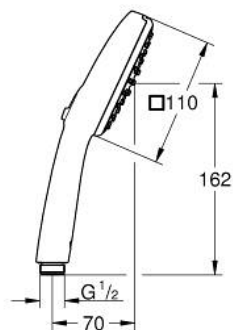

## 26 746 003 TEMPESTA CUBE 110 HAND SHOWER 2 SPRAYS

### PRODUCT DESCRIPTION

- Tyc: Chrome
- spray patterns: Rain, Jet
- maximum flow rate (at 3 bar): 7.4 l/min
- GROHE EcoJoy - Less water, perfect flow
- GROHE SmartSwitch - easily rotate the dial to enjoy your preferred spray option
- GROHE DreamSpray - perfect spray pattern
- GROHE LongLife finish
- GROHE SpeedClean - effortless limescale removal
- Inner WaterGuide - inner insulation for surface protection
- ShockProof silicone ring prevents damage caused by a shower falling
- universal mounting system, fitting all standard shower hoses
- min. recommended pressure 1.0 bar
- suitable for instantaneous heater
- professional exclusive