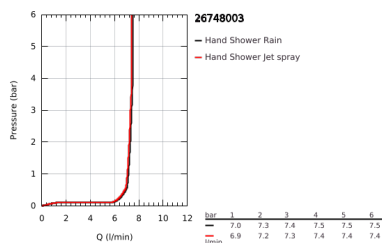

## 26 748 003 TEMPESTA CUBE 110 SHOWER RAIL SET 2 SPRAYS

### PRODUCT DESCRIPTION

- Colour: chrome
- consisting of:
  - hand shower Tempesta Cube 110 (26 746)
  - spray patterns: Rain, Jet
  - shower rail, 600 mm (27 523)
  - maximum flow rate (at 3 bar): 7.4 l/min
  - shower hose Relexaflex 1750 mm 1/2" x 1/2" (28 154)
- GROHE EcoJoy - less water, perfect flow
- GROHE SmartSwitch - easily rotate the dial to enjoy your preferred spray option
- GROHE DreamSpray - perfect spray pattern
- GROHE LongLife finish
- Flexible Installation - 1 adjustable bracket for existing drill holes
- adjustable rail holder (turn and glide shower holder)
- GROHE SpeedClean - effortless limescale removal
- Inner WaterGuide - inner insulation for surface protection
- ShockProof silicone ring prevents damage caused by a shower falling
- min. recommended pressure 1.0 bar
- suitable for instantaneous heater
- professional exclusive