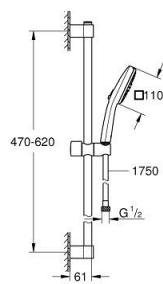

## 26 748 003 TEMPESTA CUBE 110 SHOWER RAIL SET 2 SPRAYS

### PRODUCT DESCRIPTION

- Colour: chrome
- consisting of:
  - hand shower Tempesta Cube 110 (26 746)
  - spray patterns: Rain, Jet
  - shower rail, 600 mm (27 523)
  - maximum flow rate (at 3 bar): 7.4 l/min
  - shower hose Relexaflex 1750 mm 1/2" x 1/2" (28 154)
- GROHE EcoJoy - less water, perfect flow
- GROHE SmartSwitch - easily rotate the dial to enjoy your preferred spray option
- GROHE DreamSpray - perfect spray pattern
- GROHE LongLife finish
- Flexible Installation - 1 adjustable bracket for existing drill holes
- adjustable rail holder (turn and glide shower holder)
- GROHE SpeedClean - effortless limescale removal
- Inner WaterGuide - inner insulation for surface protection
- ShockProof silicone ring prevents damage caused by a shower falling
- min. recommended pressure 1.0 bar
- suitable for instantaneous heater
- professional exclusive

### SPARE PARTS

- 1: Shower rail holder (Spare part-nr. 48607000)
  - 2: Glide element (Spare part-nr. 48609000)
  - 3: Shower rail holder (Spare part-nr. 48608000)
  - 4: Dirt strainer (Spare part-nr. 0700200M)
  - 5: Compensation disc (Spare part-nr. 48543001)\*
- \* Optional accessories