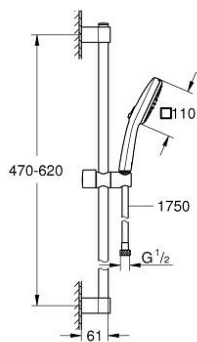

26 748 003 TEMPESTA CUBE 110 SHOWER RAIL SET 2 SPRAYS

PRODUCT DESCRIPTION

- Tyc: Chrome
- consisting of:
 - hand shower Tempesta Cube 110 (26 746)
 - spray patterns: Rain, Jet
 - shower rail, 600 mm (27 523)
 - maximum flow rate (at 3 bar): 7.4 l/min
 - shower hose Relexaflex 1750 mm 1/2" x 1/2" (28 154)
 - GROHE EcoJoy - Less water, perfect flow
 - GROHE SmartSwitch - easily rotate the dial to enjoy your preferred spray option
 - GROHE DreamSpray - perfect spray pattern
 - GROHE LongLife finish
- Flexible Installation - 1 adjustable bracket for existing drill holes
- adjustable rail holder (turn and glide shower holder)
- GROHE SpeedClean - effortless limescale removal
- Inner WaterGuide - inner insulation for surface protection
- ShockProof silicone ring prevents damage caused by a shower falling
- min. recommended pressure 1.0 bar
- suitable for instantaneous heater
- professional exclusive

26 748 003 TEMPESTA CUBE 110 SHOWER RAIL SET 2 SPRAYS

SPARE PARTS

- 1: Shower rail holder (Spare part-nr. 48607000)
 - 2: Glide element (Spare part-nr. 48609000)
 - 3: Shower rail holder (Spare part-nr. 48608000)
 - 4: Dirt strainer (Spare part-nr. 0700200M)
 - 5: Compensation disc (Spare part-nr. 48543001)*
- * Optional accessories