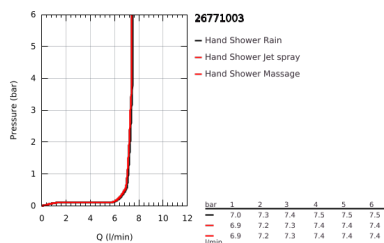

## 26 771 003 TEMPESTA 110 SHOWER RAIL SET 3 SPRAYS (RAIN, JET, MASSAGE)

### PRODUCT DESCRIPTION

- Colour: chrome
- consisting of:
  - hand shower Tempesta 110 (28 419)
  - maximum flow rate (at 3 bar): 7.4 l/min
  - shower rail, 900 mm (27 524)
  - shower hose Relaxaflex 1750 mm 1/2" x 1/2" (28 154)
- GROHE EcoJoy - less water, perfect flow
- GROHE SmartSwitch - easily rotate the dial to enjoy your preferred spray option
- GROHE DreamSpray - perfect spray pattern
- GROHE LongLife finish
- Flexible Installation - 1 adjustable bracket for existing drill holes
- adjustable rail holder (turn and glide shower holder)
- GROHE SpeedClean - effortless limescale removal
- Inner WaterGuide - inner insulation for surface protection
- ShockProof silicone ring prevents damage caused by a shower falling
- min. recommended pressure 1.0 bar
- suitable for instantaneous heater
- professional exclusive