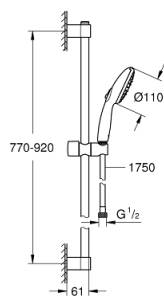

## 26 771 003 TEMPESTA 110 SHOWER RAIL SET 3 SPRAYS (RAIN, JET, MASSAGE)

### PRODUCT DESCRIPTION

- Colour: chrome
- consisting of:
  - hand shower Tempesta 110 (28 419)
  - maximum flow rate (at 3 bar): 7.4 l/min
  - shower rail, 900 mm (27 524)
  - shower hose Relaxaflex 1750 mm 1/2" x 1/2" (28 154)
- GROHE EcoJoy - less water, perfect flow
- GROHE SmartSwitch - easily rotate the dial to enjoy your preferred spray option
- GROHE DreamSpray - perfect spray pattern
- GROHE LongLife finish
- Flexible Installation - 1 adjustable bracket for existing drill holes
- adjustable rail holder (turn and glide shower holder)
- GROHE SpeedClean - effortless limescale removal
- Inner WaterGuide - inner insulation for surface protection
- ShockProof silicone ring prevents damage caused by a shower falling
- min. recommended pressure 1.0 bar
- suitable for instantaneous heater
- professional exclusive

### SPARE PARTS

- 1: Shower rail holder (Spare part-nr. 48607000)
  - 2: Glide element (Spare part-nr. 48609000)
  - 3: Shower rail holder (Spare part-nr. 48608000)
  - 4: Dirt strainer (Spare part-nr. 0700200M)
  - 5: Compensation disc (Spare part-nr. 48543001)\*
- \* Optional accessories