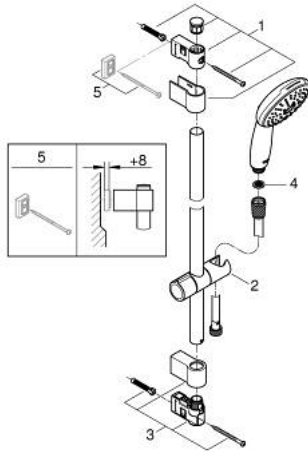

## 26 771 003 TEMPESTA 110 SHOWER RAIL SET 3 SPRAYS (RAIN, JET, MASSAGE)

### PRODUCT DESCRIPTION

- Colour: chrome
- consisting of:
  - hand shower Tempesta 110 (28 419)
  - maximum flow rate (at 3 bar): 7.4 l/min
  - shower rail, 900 mm (27 524)
  - shower hose Relaxaflex 1750 mm 1/2" x 1/2" (28 154)
- GROHE EcoJoy - less water, perfect flow
- GROHE SmartSwitch - easily rotate the dial to enjoy your preferred spray option
- GROHE DreamSpray - perfect spray pattern
- GROHE LongLife finish
- Flexible Installation - 1 adjustable bracket for existing drill holes
- adjustable rail holder (turn and glide shower holder)
- GROHE SpeedClean - effortless limescale removal
- Inner WaterGuide - inner insulation for surface protection
- ShockProof silicone ring prevents damage caused by a shower falling
- min. recommended pressure 1.0 bar
- suitable for instantaneous heater
- professional exclusive

### SPARE PARTS

- 1: Shower rail holder (Spare part-nr. 48607000)
  - 2: Glide element (Spare part-nr. 48609000)
  - 3: Shower rail holder (Spare part-nr. 48608000)
  - 4: Dirt strainer (Spare part-nr. 0700200M)
  - 5: Compensation disc (Spare part-nr. 48543001)\*
- \* Optional accessories