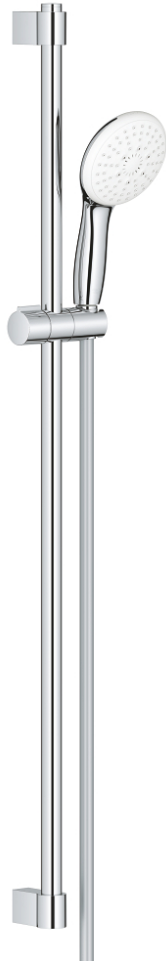

26 771 003 TEMPESTA 110 SHOWER RAIL SET 3 SPRAYS (RAIN, JET, MASSAGE)

PRODUCT DESCRIPTION

- Tyc: Chrome
- consisting of:
 - hand shower Tempesta 110 (28 419)
 - maximum flow rate (at 3 bar): 7.4 l/min
 - shower rail, 900 mm (27 524)
 - shower hose Relaxaflex 1750 mm 1/2" x 1/2" (28 154)
 - GROHE EcoJoy - Less water, perfect flow
 - GROHE SmartSwitch - easily rotate the dial to enjoy your preferred spray option
 - GROHE DreamSpray - perfect spray pattern
 - GROHE LongLife finish
- Flexible Installation - 1 adjustable bracket for existing drill holes
- adjustable rail holder (turn and glide shower holder)
- GROHE SpeedClean - effortless limescale removal
- Inner WaterGuide - inner insulation for surface protection
- ShockProof silicone ring prevents damage caused by a shower falling
- min. recommended pressure 1.0 bar
- suitable for instantaneous heater
- professional exclusive

26 771 003 TEMPESTA 110 SHOWER RAIL SET 3 SPRAYS (RAIN, JET, MASSAGE)

SPARE PARTS

- 1: Shower rail holder (Spare part-nr. 48607000)
 - 2: Glide element (Spare part-nr. 48609000)
 - 3: Shower rail holder (Spare part-nr. 48608000)
 - 4: Dirt strainer (Spare part-nr. 0700200M)
 - 5: Compensation disc (Spare part-nr. 48543001)*
- * Optional accessories