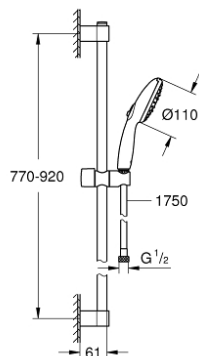

26 771 003 TEMPESTA 110 SHOWER RAIL SET 3 SPRAYS (RAIN, JET, MASSAGE)

PRODUCT DESCRIPTION

- Tyc: Chrome
- consisting of:
 - hand shower Tempesta 110 (28 419)
 - maximum flow rate (at 3 bar): 7.4 l/min
 - shower rail, 900 mm (27 524)
 - shower hose Relaxaflex 1750 mm 1/2" x 1/2" (28 154)
 - GROHE EcoJoy - Less water, perfect flow
 - GROHE SmartSwitch - easily rotate the dial to enjoy your preferred spray option
 - GROHE DreamSpray - perfect spray pattern
 - GROHE LongLife finish
- Flexible Installation - 1 adjustable bracket for existing drill holes
- adjustable rail holder (turn and glide shower holder)
- GROHE SpeedClean - effortless limescale removal
- Inner WaterGuide - inner insulation for surface protection
- ShockProof silicone ring prevents damage caused by a shower falling
- min. recommended pressure 1.0 bar
- suitable for instantaneous heater
- professional exclusive

26 771 003 TEMPESTA 110 SHOWER RAIL SET 3 SPRAYS (RAIN, JET, MASSAGE)

SPARE PARTS

- 1: Shower rail holder (Spare part-nr. 48607000)
 - 2: Glide element (Spare part-nr. 48609000)
 - 3: Shower rail holder (Spare part-nr. 48608000)
 - 4: Dirt strainer (Spare part-nr. 0700200M)
 - 5: Compensation disc (Spare part-nr. 48543001)*
- * Optional accessories