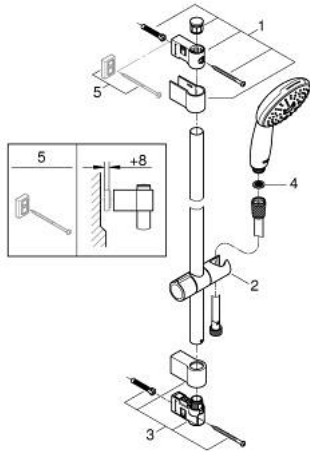

26 771 003 TEMPESTA 110 SHOWER RAIL SET 3 SPRAYS (RAIN, JET, MASSAGE)

PRODUCT DESCRIPTION

- Tyc: Chrome
- consisting of:
 - hand shower Tempesta 110 (28 419)
 - maximum flow rate (at 3 bar): 7.4 l/min
 - shower rail, 900 mm (27 524)
 - shower hose Relaxaflex 1750 mm 1/2" x 1/2" (28 154)
 - GROHE EcoJoy - Less water, perfect flow
 - GROHE SmartSwitch - easily rotate the dial to enjoy your preferred spray option
 - GROHE DreamSpray - perfect spray pattern
 - GROHE LongLife finish
- Flexible Installation - 1 adjustable bracket for existing drill holes
- adjustable rail holder (turn and glide shower holder)
- GROHE SpeedClean - effortless limescale removal
- Inner WaterGuide - inner insulation for surface protection
- ShockProof silicone ring prevents damage caused by a shower falling
- min. recommended pressure 1.0 bar
- suitable for instantaneous heater
- professional exclusive

26 771 003 TEMPESTA 110 SHOWER RAIL SET 3 SPRAYS (RAIN, JET, MASSAGE)

SPARE PARTS

- 1: Shower rail holder (Spare part-nr. 48607000)
 - 2: Glide element (Spare part-nr. 48609000)
 - 3: Shower rail holder (Spare part-nr. 48608000)
 - 4: Dirt strainer (Spare part-nr. 0700200M)
 - 5: Compensation disc (Spare part-nr. 48543001)*
- * Optional accessories