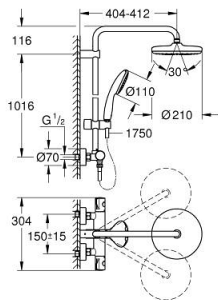

26 811 001 TEMPESTA SYSTEM 210 SHOWER SYSTEM WITH THERMOSTAT FOR WALL MOUNTING

PRODUCT DESCRIPTION

- Colour: chrome
- consisting of:
 - horizontal swivable 390 mm shower arm
 - exposed thermostat with Aquadimmer function
 - allows change between:
 - head shower Tempesta 210 (26 410)
 - spray plate white
 - spray pattern: Rain
 - maximum flow rate (at 3 bar): 7.3 l/min
 - with ball joint
 - rotation angle $\pm 15^\circ$
 - hand shower Tempesta 110 (27 923)
 - spray pattern: Rain
 - maximum flow rate (at 3 bar): 7.8 l/min
 - adjustable in height with gliding element
 - Rotaflex TwistStop shower hose 1750 mm 1/2" x 1/2" (28 410)
 - maximum flow rate system (at 3 bar): 7.8 l/min
 - GROHE EcoJoy - less water, perfect flow
 - GROHE TurboStat - compact cartridge with wax thermoelement
 - GROHE SafeStop - safety button at 38°C
 - GROHE SafeStop Plus - optional temperature limiter at 43°C included
 - GROHE DreamSpray - perfect spray pattern
 - ShockProof silicone ring prevents damage caused by a shower falling
 - GROHE LongLife finish
 - GROHE SpeedClean - effortless limescale removal
 - Inner WaterGuide - inner insulation for surface protection
 - TwistStop - to prevent hose from twisting
 - suitable for instantaneous heaters from 18 kW/h
 - minimum flow rate 5 l/min
 - optional upgrade: GROHE EasyReach tray (26 362), sold separately