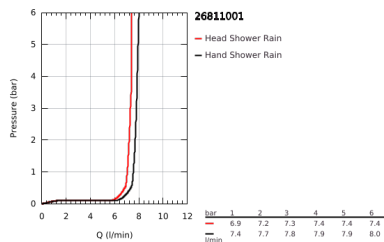

26 811 001 TEMPESTA SYSTEM 210 SHOWER SYSTEM WITH THERMOSTAT FOR WALL MOUNTING

PRODUCT DESCRIPTION

- Colour: chrome
- consisting of:
 - horizontal swivable 390 mm shower arm
 - exposed thermostat with Aquadimmer function
 - allows change between:
 - head shower Tempesta 210 (26 410)
 - spray plate white
 - spray pattern: Rain
 - maximum flow rate (at 3 bar): 7.3 l/min
 - with ball joint
 - rotation angle $\pm 15^\circ$
 - hand shower Tempesta 110 (27 923)
 - spray pattern: Rain
 - maximum flow rate (at 3 bar): 7.8 l/min
 - adjustable in height with gliding element
 - Rotaflex TwistStop shower hose 1750 mm 1/2" x 1/2" (28 410)
 - maximum flow rate system (at 3 bar): 7.8 l/min
 - GROHE EcoJoy - less water, perfect flow
 - GROHE TurboStat - compact cartridge with wax thermoelement
 - GROHE SafeStop - safety button at 38°C
 - GROHE SafeStop Plus - optional temperature limiter at 43°C included
 - GROHE DreamSpray - perfect spray pattern
 - ShockProof silicone ring prevents damage caused by a shower falling
 - GROHE LongLife finish
 - GROHE SpeedClean - effortless limescale removal
 - Inner WaterGuide - inner insulation for surface protection
 - TwistStop - to prevent hose from twisting
 - suitable for instantaneous heaters from 18 kW/h
 - minimum flow rate 5 l/min
 - optional upgrade: GROHE EasyReach tray (26 362), sold separately