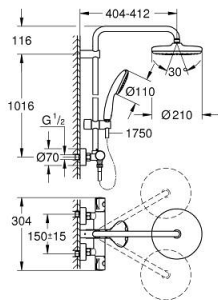

26 811 001 TEMPESTA SYSTEM 210 SHOWER SYSTEM WITH THERMOSTAT FOR WALL MOUNTING

PRODUCT DESCRIPTION

- Colour: chrome
- consisting of:
 - horizontal swivable 390 mm shower arm
 - exposed thermostat with Aquadimmer function
 - allows change between:
 - head shower Tempesta 210 (26 410)
 - spray plate white
 - spray pattern: Rain
 - maximum flow rate (at 3 bar): 7.3 l/min
 - with ball joint
 - rotation angle $\pm 15^\circ$
 - hand shower Tempesta 110 (27 923)
 - spray pattern: Rain
 - maximum flow rate (at 3 bar): 7.8 l/min
 - adjustable in height with gliding element
 - Rotaflex TwistStop shower hose 1750 mm 1/2" x 1/2" (28 410)
 - AquaCalibrator limits maximum flow rate of system (at 3 bar): 7.8 l/min
 - GROHE EcoJoy - less water, perfect flow
 - GROHE TurboStat - compact cartridge with wax thermoelement
 - GROHE SafeStop - safety button at 38°C
 - GROHE SafeStop Plus - optional temperature limiter at 43°C included
 - GROHE DreamSpray - perfect spray pattern
 - ShockProof silicone ring prevents damage caused by a shower falling
 - GROHE LongLife finish
 - GROHE SpeedClean - effortless limescale removal
 - Inner WaterGuide - inner insulation for surface protection
 - TwistStop - to prevent hose from twisting
 - suitable for instantaneous heaters from 18 kW/h
 - minimum flow rate 5 l/min
 - optional upgrade: GROHE EasyReach tray (26 362), sold separately