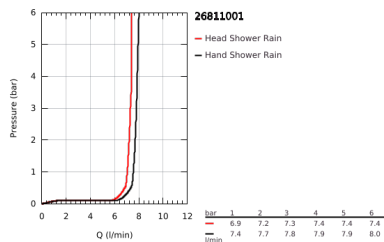

26 811 001 TEMPESTA SYSTEM 210 SHOWER SYSTEM WITH THERMOSTAT FOR WALL MOUNTING

PRODUCT DESCRIPTION

- Colour: chrome
- consisting of:
 - horizontal swivable 390 mm shower arm
 - exposed thermostat with Aquadimmer function
 - allows change between:
 - head shower Tempesta 210 (26 410)
 - spray plate white
 - spray pattern: Rain
 - maximum flow rate (at 3 bar): 7.3 l/min
 - with ball joint
 - rotation angle $\pm 15^\circ$
 - hand shower Tempesta 110 (27 923)
 - spray pattern: Rain
 - maximum flow rate (at 3 bar): 7.8 l/min
 - adjustable in height with gliding element
 - Rotaflex TwistStop shower hose 1750 mm 1/2" x 1/2" (28 410)
 - AquaCalibrator limits maximum flow rate of system (at 3 bar): 7.8 l/min
 - GROHE EcoJoy - less water, perfect flow
 - GROHE TurboStat - compact cartridge with wax thermoelement
 - GROHE SafeStop - safety button at 38°C
 - GROHE SafeStop Plus - optional temperature limiter at 43°C included
 - GROHE DreamSpray - perfect spray pattern
 - ShockProof silicone ring prevents damage caused by a shower falling
 - GROHE LongLife finish
 - GROHE SpeedClean - effortless limescale removal
 - Inner WaterGuide - inner insulation for surface protection
 - TwistStop - to prevent hose from twisting
 - suitable for instantaneous heaters from 18 kW/h
 - minimum flow rate 5 l/min
 - optional upgrade: GROHE EasyReach tray (26 362), sold separately