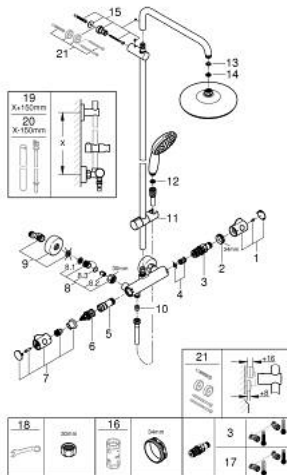

26 811 001 TEMPESTA SYSTEM 210 SHOWER SYSTEM WITH THERMOSTAT FOR WALL MOUNTING

SPARE PARTS

- 1: Temperature control handle (Spare part-nr. 47981000)
- 2: retaining ring (Spare part-nr. 47743000)
- 3: Thermostatic compact cartridge 1/2" (Spare part-nr. 47439000)
- 4: Buffer (Spare part-nr. 47398000)
- 5: Water flow (Spare part-nr. 47751000)
- 6: Aquadimmer (Spare part-nr. 12433000)
- 7: Shut-off handle Aquadimmer (Spare part-nr. 49056000)
- 8: Non-return valve (Spare part-nr. 47189000)
- 8.1: Filter (Spare part-nr. 0726400M)
- 8.2: Non-return valve (Spare part-nr. 08565000)
- 8.3: O-Ring Ø17 x Ø2 (Spare part-nr. 0305500M)
- 9: S-union (Spare part-nr. 12662000)
- 10: Non-return valve (Spare part-nr. 08565000)
- 11: Glide element (Spare part-nr. 48609000)
- 12: Dirt strainer (Spare part-nr. 0700200M)
- 13: Fibre seal dia. Ø 18,5 x Ø 12 x 2 (Spare part-nr. 0138900M)
- 14: Dirt strainer (Spare part-nr. 48007000)
- 15: Shower rail holder (Spare part-nr. 48423000)
- 16: Socket spanner (Spare part-nr. 19332000)*
- 17: GROHE TurboStat cartridge 1/2" (Spare part-nr. 47175000)*
- 18: Special spanner (Spare part-nr. 19377000)*
- 19: Shower system pipe for retrofitting (Spare part-nr. 48514000)*
- 20: Shower system pipe for retrofitting (Spare part-nr. 48515000)*
- 21: Compensation disc (Spare part-nr. 26496000)*

* Optional accessories