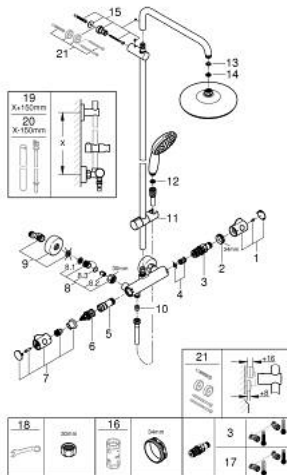

26 811 001 TEMPESTA SYSTEM 210 SHOWER SYSTEM WITH THERMOSTAT FOR WALL MOUNTING

SPARE PARTS

- 1: Temperature control handle (Spare part-nr. 47981000)
- 2: Fitting ring (Spare part-nr. 47743000)
- 3: Thermostatic compact cartridge 1/2" (Spare part-nr. 47439000)
- 4: Buffer (Spare part-nr. 47398000)
- 5: Water flow (Spare part-nr. 47751000)
- 6: Aquadimmer (Spare part-nr. 12433000)
- 7: Shut-off handle Aquadimmer (Spare part-nr. 49056000)
- 8: Non-return valve (Spare part-nr. 47189000)
- 8.1: Dirt strainer (Spare part-nr. 0726400M)
- 8.2: Non-return valve (Spare part-nr. 08565000)
- 8.3: O-ring $\varnothing 17 \times \varnothing 2$ (Spare part-nr. 0305500M)
- 9: S-union (Spare part-nr. 12662000)
- 10: Non-return valve (Spare part-nr. 08565000)
- 11: Glide element (Spare part-nr. 48609000)
- 12: Dirt strainer (Spare part-nr. 0700200M)
- 13: Fibre seal $\varnothing 18,5 \times \varnothing 12 \times 2$ (Spare part-nr. 0138900M)
- 14: Dirt strainer (Spare part-nr. 48007000)
- 15: Shower rail holder (Spare part-nr. 48423000)
- 16: Socket spanner (Spare part-nr. 19332000)*
- 17: GROHE TurboStat cartridge 1/2" (Spare part-nr. 47175000)*
- 18: Special spanner (Spare part-nr. 19377000)*
- 19: Shower system pipe for retrofitting (Spare part-nr. 48514000)*
- 20: Shower system pipe for retrofitting (Spare part-nr. 48515000)*
- 21: Compensation disc (Spare part-nr. 26496000)*

* Optional accessories