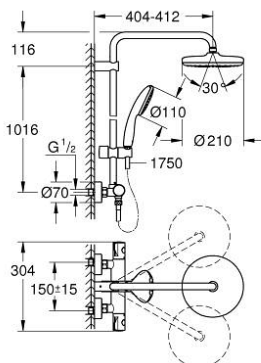

### PRODUCT DESCRIPTION

- Tyc: Chrome
- consisting of:
  - horizontal swivable 390 mm shower arm
  - exposed thermostat with Aquadimmer function
  - allows change between:
    - head shower Tempesta 210 (26 410)
    - spray plate white
    - spray pattern: Rain
  - maximum flow rate (at 3 bar): 7.3 l/min
  - with ball joint
  - rotation angle  $\pm 15^\circ$
  - hand shower Tempesta 110 (27 923)
  - spray pattern: Rain
  - maximum flow rate (at 3 bar): 7.8 l/min
  - adjustable in height with gliding element
  - Rotaflex TwistStop shower hose 1750 mm 1/2" x 1/2" (28 410)
  - maximum flow rate system (at 3 bar): 7.8 l/min
  - GROHE EcoJoy - Less water, perfect flow
  - GROHE TurboStat - compact cartridge with wax thermoelement
  - GROHE SafeStop safety button at 38°C ( calibration required )
  - GROHE SafeStop Plus - optional temperature limiter at 43°C included
  - GROHE DreamSpray - perfect spray pattern
  - ShockProof silicone ring prevents damage caused by a shower falling
  - GROHE LongLife finish
  - GROHE SpeedClean - effortless limescale removal
  - Inner WaterGuide - inner insulation for surface protection
  - TwistStop - to prevent hose from twisting
  - suitable for instantaneous heaters from 18 kW/h
  - minimum flow rate 5 l/min
  - optional upgrade: GROHE EasyReach tray (26 362), sold separately