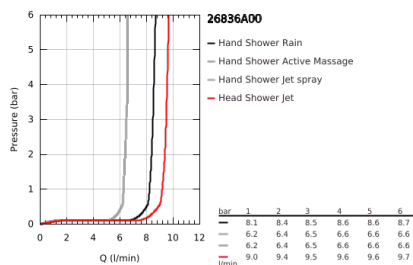

26 836 A00 RAINSHOWER SMARTACTIVE 310 SHOWER SYSTEM WITH THERMOSTAT FOR WALL MOUNTING

PRODUCT DESCRIPTION

- Colour: hard graphite
- consisting of:
 - horizontal swivable 450 mm shower arm
 - exposed thermostat with Aquadimmer function
 - allows change between:
 - head shower Rainshower Mono 310
 - maximum flow rate (at 3 bar): 9.5 l/min
 - with ball joint
 - rotation angle $\pm 15^\circ$
 - hand shower Rainshower SmartActive 130
 - maximum flow rate (at 3 bar): 8.5 l/min
 - adjustable in height with gliding element
 - including performance grip
 - Silverflex shower hose 1750 mm
 - GROHE EcoJoy - less water, perfect flow
 - GROHE TurboStat - compact cartridge with wax thermoelement
 - GROHE SafeStop - safety button at 38°C
 - GROHE SafeStop Plus - optional temperature limiter at 43°C included
 - GROHE CoolTouch - no risk of scalding
 - GROHE DreamSpray - perfect spray pattern
 - GROHE SmartTip showering spray selection via push of a ring
 - GROHE LongLife finish
 - Flexible Installation - 1 adjustable bracket for existing drill holes
 - GROHE SpeedClean - effortless limescale removal
 - suitable for instantaneous heaters from 18 kW/h
 - minimum flow rate 5 l/min
 - DR-brass