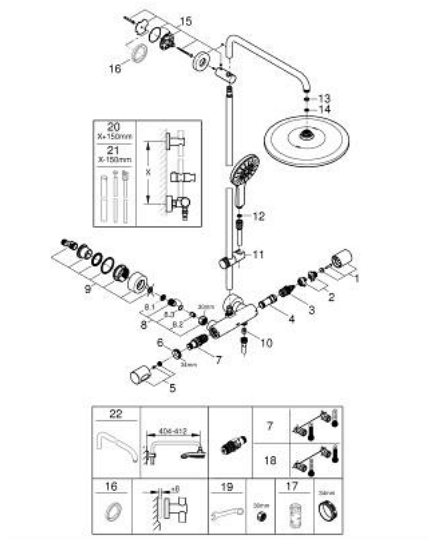

26 836 A00 RAINSHOWER SMARTACTIVE 310 SHOWER SYSTEM WITH THERMOSTAT FOR WALL MOUNTING

SPARE PARTS

- 1: shut-off handle aquadimmer (Spare part-nr. 47804A00)
 - 2: Temperature limiter (Spare part-nr. 47723000)
 - 3: Aquadimmer (Spare part-nr. 47364000)
 - 4: Water flow (Spare part-nr. 47887000)
 - 5: temperature control handle (Spare part-nr. 47811A00)
 - 6: retaining ring (Spare part-nr. 47743000)
 - 7: Thermostatic compact cartridge 1/2" (Spare part-nr. 47439000)
 - 8: Non-return valve (Spare part-nr. 47189A00)
 - 8.1: Filter (Spare part-nr. 0726400M)
 - 8.2: Non-return valve (Spare part-nr. 08565000)
 - 8.3: O-Ring Ø17 x Ø2 (Spare part-nr. 0305500M)
 - 9: S-union (Spare part-nr. 12693A00)
 - 10: Non-return valve (Spare part-nr. 08565000)
 - 11: Glide element (Spare part-nr. 48424A00)
 - 12: Dirt strainer (Spare part-nr. 0700200M)
 - 13: Fibre seal dia. Ø 18,5 x Ø 12 x 2 (Spare part-nr. 0138900M)
 - 14: Dirt strainer (Spare part-nr. 48007000)
 - 15: Shower rail holder (Spare part-nr. 48279A00)
 - 17: Socket spanner (Spare part-nr. 19332000)*
 - 18: GROHE TurboStat cartridge 1/2" (Spare part-nr. 47175000)*
 - 19: Special spanner (Spare part-nr. 19377000)*
- * Optional accessories