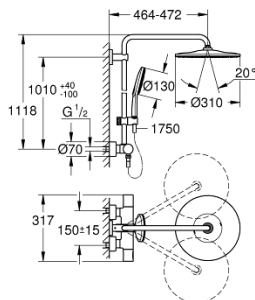

26 836 A00 RAINSHOWER SMARTACTIVE 310 SHOWER SYSTEM WITH THERMOSTAT FOR WALL MOUNTING

PRODUCT DESCRIPTION

- Colour: hard graphite
- consisting of:
  - horizontal swivable 450 mm shower arm
  - exposed thermostat with Aquadimmer function
  - allows change between:
    - head shower Rainshower Mono 310
    - maximum flow rate (at 3 bar): 9.5 l/min
  - with ball joint
  - rotation angle $\pm 15^\circ$
  - hand shower Rainshower SmartActive 130
  - maximum flow rate (at 3 bar): 8.5 l/min
  - adjustable in height with gliding element
  - including performance grip
  - Silverflex shower hose 1750 mm
  - GROHE EcoJoy - less water, perfect flow
  - GROHE TurboStat - compact cartridge with wax thermoelement
  - GROHE SafeStop - safety button at 38°C
  - GROHE SafeStop Plus - optional temperature limiter at 43°C included
  - GROHE CoolTouch - no risk of scalding
  - GROHE DreamSpray - perfect spray pattern
  - GROHE SmartTip showering spray selection via push of a ring
  - GROHE LongLife finish
  - Flexible Installation - 1 adjustable bracket for existing drill holes
  - GROHE SpeedClean - effortless limescale removal
  - suitable for instantaneous heaters from 18 kW/h
  - minimum flow rate 5 l/min
  - DR-brass